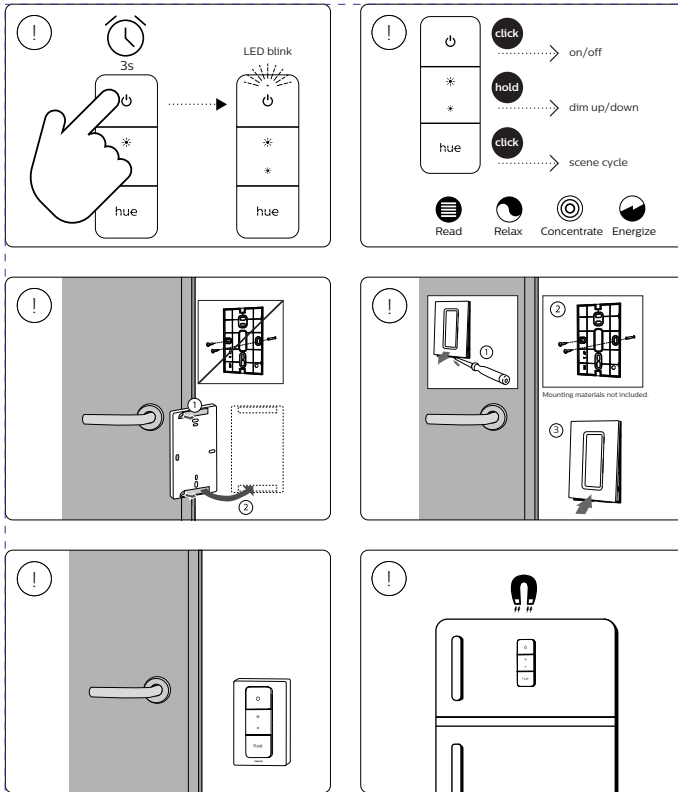

ARTWORK

Master Ref: **PHL459362**
TR Ref: **TR2114731**
Brand: PHILIPS
Brand execution: HUE White Ambiance
Product name:
Article Number: N/A
Region: Trident UK
Template Ref: As Previous
Artwork 12NC: 440402909704
Die cut 12NC:
Barcode: N/A
CRC Number:
Action: **B**
Date: 01/03/2021

Project Manager: Margarita Papoutsis

Trident Artist: Oli Hayton

Technical & Non Printing Items

■ Dieline ■ Guides

Colours:

PHILIPS

TRIDENT

Trident UK, Connaught House, Connaught Road,
Kingswood Business Park, Hull, HU7 3AP, England.
T: +44 (0) 01482 828100

UNDER NO CIRCUMSTANCES SHOULD THIS
ARTWORK BE ALTERED WITHOUT PRIOR
PERMISSION FROM TRIDENT.

100 mm

120 mm

8