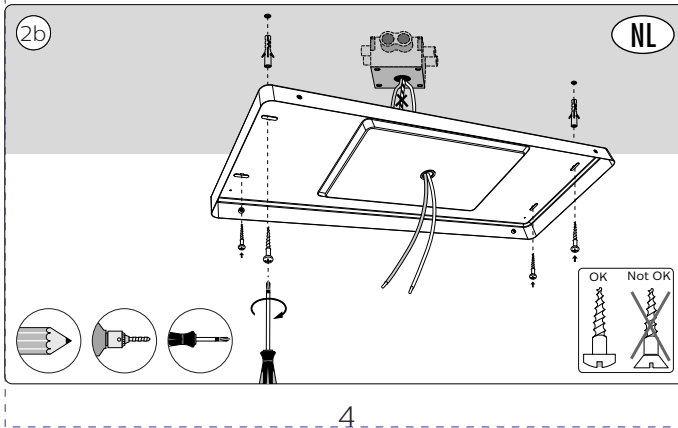

ARTWORK

Master Ref: **PHL459362**
TR Ref: **TR2114731**
Brand: PHILIPS
Brand execution: HUE White Ambiance
Product name:
Article Number: N/A
Region: Trident UK
Template Ref: As Previous
Artwork 12NC: 440402909704
Die cut 12NC:
Barcode: N/A
CRC Number:
Action: **B**
Date: 01/03/2021

Project Manager: Margarita Papoutsis

Trident Artist: Oli Hayton

Technical & Non Printing Items

■ Dieline ■ Guides

Colours:

Black	1
	2%

PHILIPS

TRIDENT
Trident UK, Connaught House, Connaught Road,
Kingswood Business Park, Hull, HU7 3AP, England.
T: +44 (0) 01482 828100

UNDER NO CIRCUMSTANCES SHOULD THIS ARTWORK BE ALTERED WITHOUT PRIOR PERMISSION FROM TRIDENT.

100 mm

120 mm