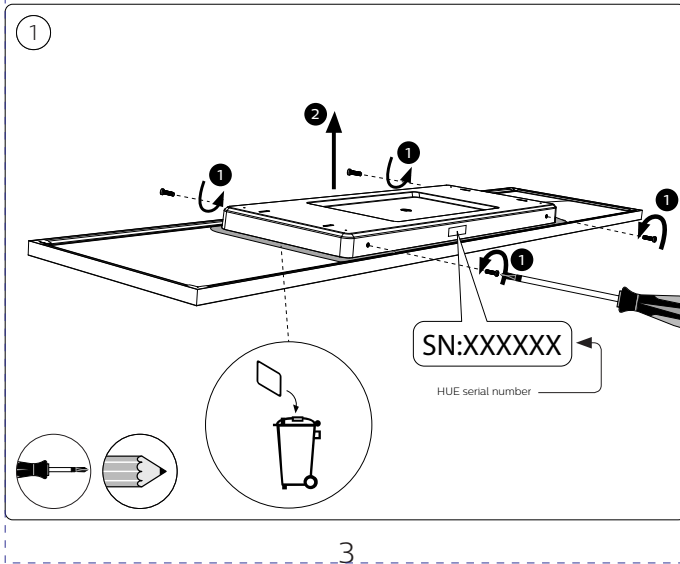

ARTWORK

Master Ref: **PHL459362**
TR Ref: **TR2114731**
Brand: PHILIPS
Brand execution: HUE White Ambiance
Product name:
Article Number: N/A
Region: Trident UK
Template Ref: As Previous
Artwork 12NC: 440402909704
Die cut 12NC:
Barcode: N/A
CRC Number:
Action: **B**
Date: 01/03/2021

Project Manager: Margarita Papoutsis

Trident Artist: Oli Hayton

Technical & Non Printing Items

■ Dieline ■ Guides

Colours:

Black	1
	2%

PHILIPS

TRIDENT

Trident UK, Connaught House, Connaught Road,
Kingswood Business Park, Hull, HU7 3AP, England.
T: +44 (0) 01482 828100

UNDER NO CIRCUMSTANCES SHOULD THIS
ARTWORK BE ALTERED WITHOUT PRIOR
PERMISSION FROM TRIDENT.

100 mm

120 mm