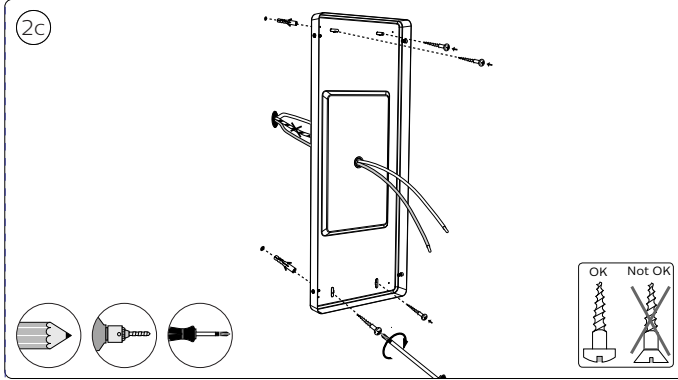

ARTWORK

Master Ref: **PHL459362**
TR Ref: **TR2114731**
Brand: PHILIPS
Brand execution: HUE White Ambiance
Product name:
Article Number: N/A
Region: Trident UK
Template Ref: As Previous
Artwork Ref: 440402909704
Die cut 12NC:
Barcode: N/A
CRC Number:
Action: **B**
Date: 01/03/2021

Project Manager: Margarita Papoutsis

Trident Artist: Oli Hayton

Technical & Non Printing Items

■ Dieline ■ Guides

Colours:

Black	1
	2/3

PHILIPS

TRIDENT

Trident UK, Connaught House, Connaught Road,
Kingswood Business Park, Hull, HU7 3AP, England.
T: +44 (0) 01482 828100

UNDER NO CIRCUMSTANCES SHOULD THIS
ARTWORK BE ALTERED WITHOUT PRIOR
PERMISSION FROM TRIDENT.

100 mm

120 mm