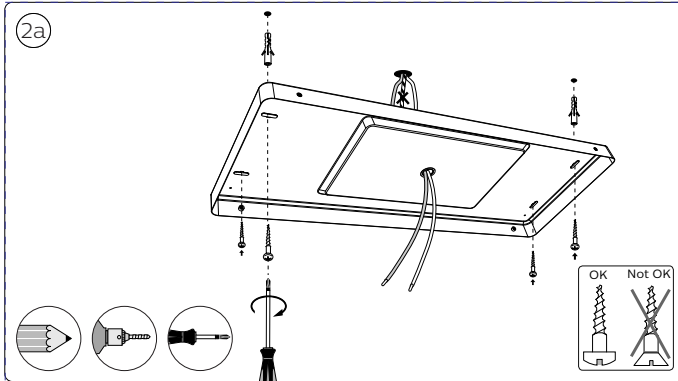

ARTWORK

Master Ref: **PHL459362**
TR Ref: **TR2114731**
Brand: PHILIPS
Brand execution: HUE White Ambiance
Product name:
Article Number: N/A
Region: Trident UK
Template Ref: As Previous
Artwork 12NC: 440402909704
Die cut 12NC:
Barcode: N/A
CRC Number:
Action: **B**
Date: 01/03/2021

Project Manager: Margarita Papoutsis

Trident Artist: Oli Hayton

Technical & Non Printing Items

■ Dieline ■ Guides

Colours:

Black	1
	2%

PHILIPS

TRIDENT
Trident UK, Connaught House, Connaught Road,
Kingswood Business Park, Hull, HU7 3AP, England.
T: +44 (0) 01482 828100

UNDER NO CIRCUMSTANCES SHOULD THIS ARTWORK BE ALTERED WITHOUT PRIOR PERMISSION FROM TRIDENT.

100 mm

120 mm