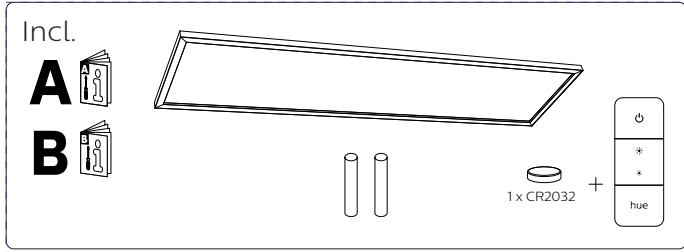

ARTWORK

Master Ref: **PHL459362**
TR Ref: **TR2114731**
Brand: PHILIPS
Brand execution: HUE White Ambiance
Product name:
Article Number: N/A
Region: Trident UK
Template Ref: As Previous
Artwork 12NC: 440402909704
Die cut 12NC:
Barcode: N/A
CRC Number:
Action: **B**
Date: 01/03/2021

Project Manager: Margarita Papoutsis

Trident Artist: Oli Hayton

Technical & Non Printing Items

■ Dieline ■ Guides

Colours:

PHILIPS

Trident UK, Connaught House, Connaught Road,
Kingswood Business Park, Hull, HU7 3AP, England.
T: +44 (0) 01482 828100

UNDER NO CIRCUMSTANCES SHOULD THIS ARTWORK BE ALTERED WITHOUT PRIOR PERMISSION FROM TRIDENT.

100 mm

120 mm

2