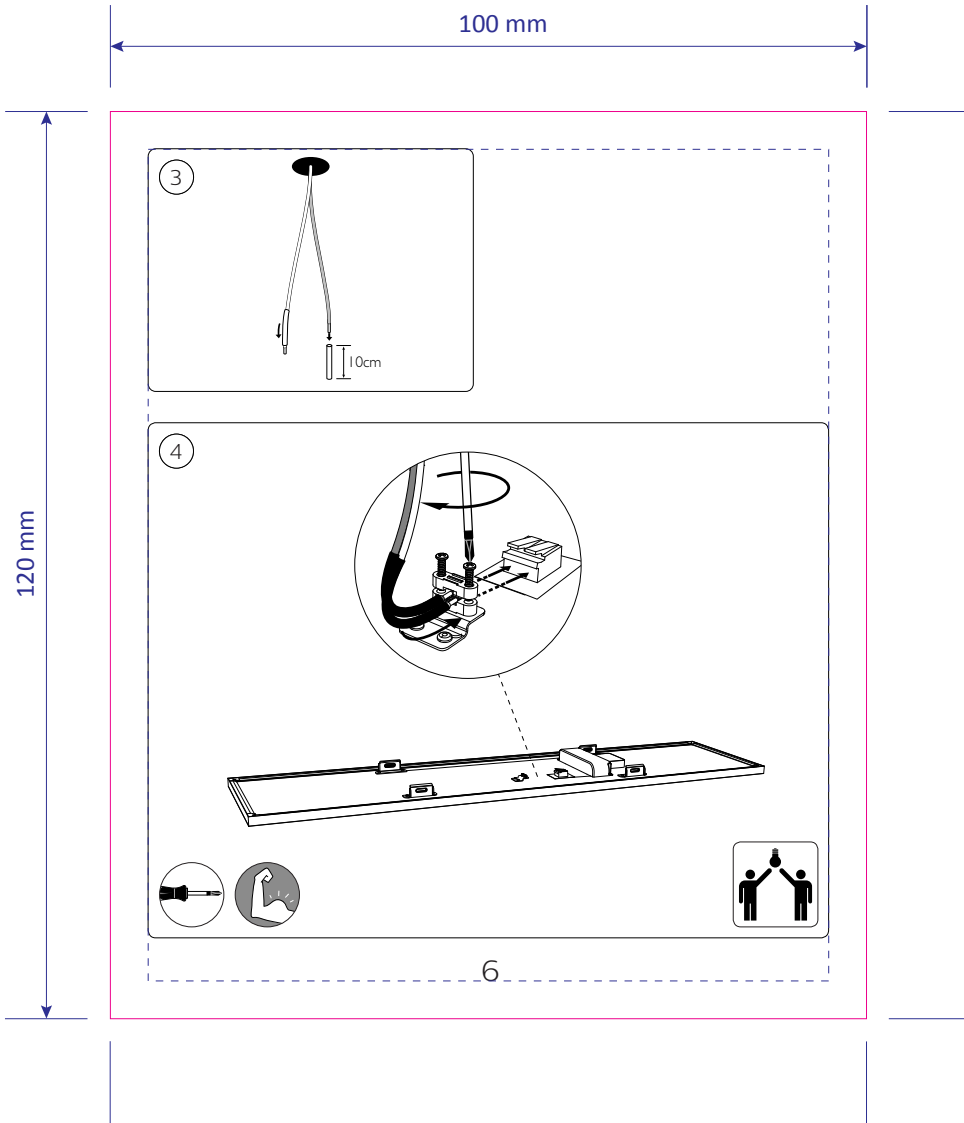

ARTWORK

Master Ref: **PHL459362**
TR Ref: **TR2114731**
Brand: PHILIPS
Brand execution: HUE White Ambiance
Product name:
Article Number: N/A
Region: Trident UK
Template Ref: As Previous
Artwork 12NC: 440402909704
Die cut 12NC:
Barcode: N/A
CRC Number:
Action: **B**
Date: 01/03/2021

Project Manager: Margarita Papoutsis

Trident Artist: Oli Hayton

Technical & Non Printing Items

■ Dieline ■ Guides

Colours:

Black	1
	2%

PHILIPS

Trident UK, Connaught House, Connaught Road,
Kingswood Business Park, Hull, HU7 3AP, England.
T: +44 (0) 01482 828100

UNDER NO CIRCUMSTANCES SHOULD THIS
ARTWORK BE ALTERED WITHOUT PRIOR
PERMISSION FROM TRIDENT.