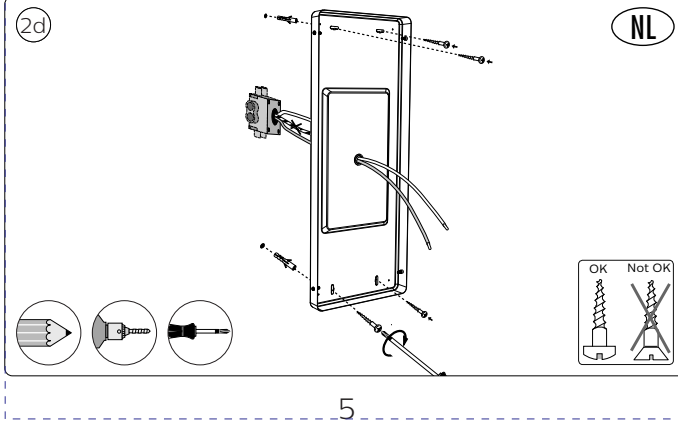

ARTWORK

Master Ref: **PHL459362**
TR Ref: **TR2114731**
Brand: PHILIPS
Brand execution: HUE White Ambiance
Product name:
Article Number: N/A
Region: Trident UK
Template Ref: As Previous
Artwork Ref: 440402909704
Die cut 12NC:
Barcode: N/A
CRC Number:
Action: **B**
Date: 01/03/2021

Project Manager: Margarita Papoutsis

Trident Artist: Oli Hayton

Technical & Non Printing Items

■ Dieline ■ Guides

Colours:

Black	1
	2/3

PHILIPS

TRIDENT

Trident UK, Connaught House, Connaught Road,
Kingswood Business Park, Hull, HU7 3AP, England.
T: +44 (0) 01482 828100

UNDER NO CIRCUMSTANCES SHOULD THIS
ARTWORK BE ALTERED WITHOUT PRIOR
PERMISSION FROM TRIDENT.

100 mm

120 mm