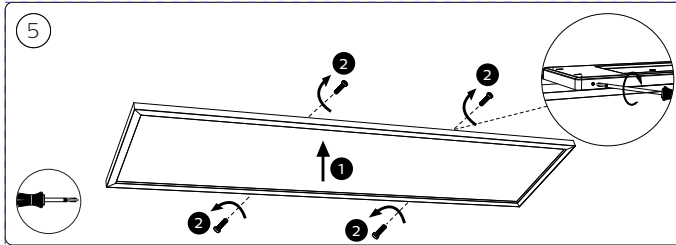

ARTWORK

Master Ref: **PHL459362**
TR Ref: **TR2114731**
Brand: PHILIPS
Brand execution: HUE White Ambiance
Product name:
Article Number: N/A
Region: Trident UK
Template Ref: As Previous
Artwork 12NC: 440402909704
Die cut 12NC:
Barcode: N/A
CRC Number:
Action: **B**
Date: 01/03/2021

Project Manager: Margarita Papoutsis

Trident Artist: Oli Hayton

Technical & Non Printing Items

■ Dieline ■ Guides

Colours:

Black	1
	3%

PHILIPS

TRIDENT

Trident UK, Connaught House, Connaught Road,
Kingswood Business Park, Hull, HU7 3AP, England.
T: +44 (0) 01482 828100

UNDER NO CIRCUMSTANCES SHOULD THIS
ARTWORK BE ALTERED WITHOUT PRIOR
PERMISSION FROM TRIDENT.

100 mm

120 mm

7