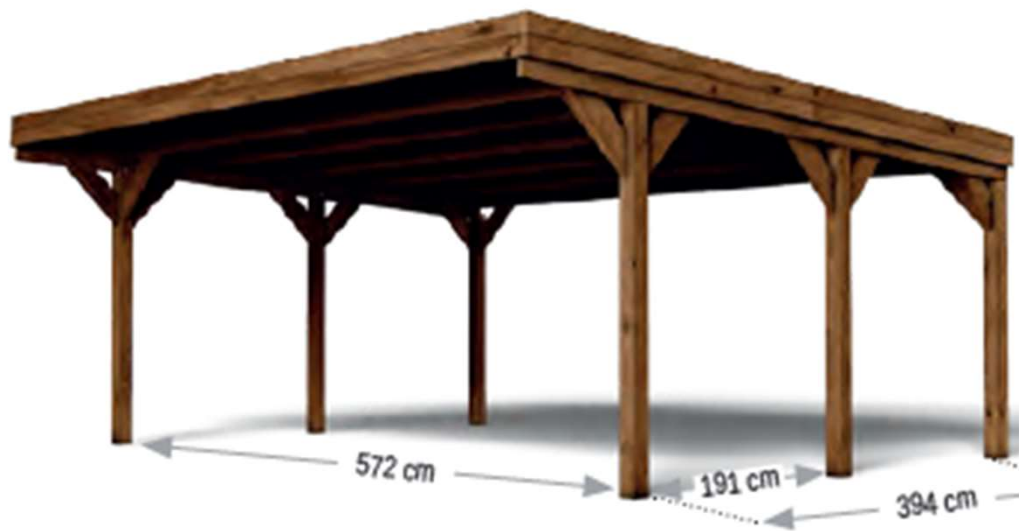

# forest-style

ENJOY YOUR GARDEN

Ref. **4925**

**604 x 511 x H 260 cm**

572 x 511 cm

 Int. / In : H 214 / 234 cm

 x1 L 602 x l 120 x H 34 cm - 553 kg

 **CL3** Pin sylvestre  
Scots pine  12 x12  x2