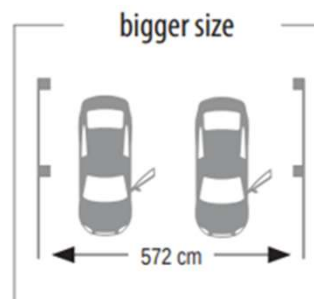

# forest-style

ENJOY YOUR GARDEN

Ref. **4925**

**604 x 511 x H 260 cm**

572 x 511 cm

 Int. / In : H 214 / 234 cm

 x1 L 602 x l 120 x H 34 cm - 553 kg

 **CL3** Pin sylvestre  
Scots pine  12 x12  x2

**29,2 m<sup>2</sup>**

Not included :