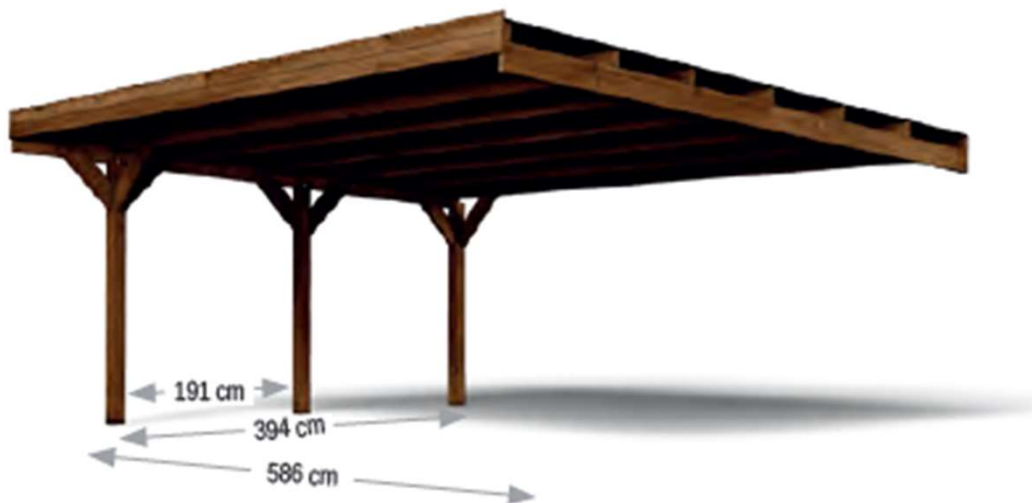

# forest-style

ENJOY YOUR GARDEN

Ref. **4924**

**602 x 511 x H 252 cm**

586 x 511 cm

Int. / In : H 214 / 234 cm

L 602 x l 120 x H 34 cm - 455 kg

CL3

Pin sylvestre  
Scots pine

x2

**29,9 m<sup>2</sup>**

bigger size

Not included :