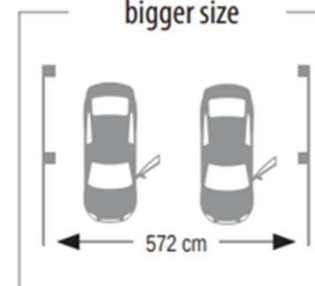

# forest-style

ENJOY YOUR GARDEN

Ref. **4924**

**602 x 511 x H 252 cm**

586 x 511 cm

Int. / In : H 214 / 234 cm

L 602 x l 120 x H 34 cm - 455 kg

CL3

Pin sylvestre  
Scots pine

x2

**29,9 m<sup>2</sup>**

bigger size

Not included :