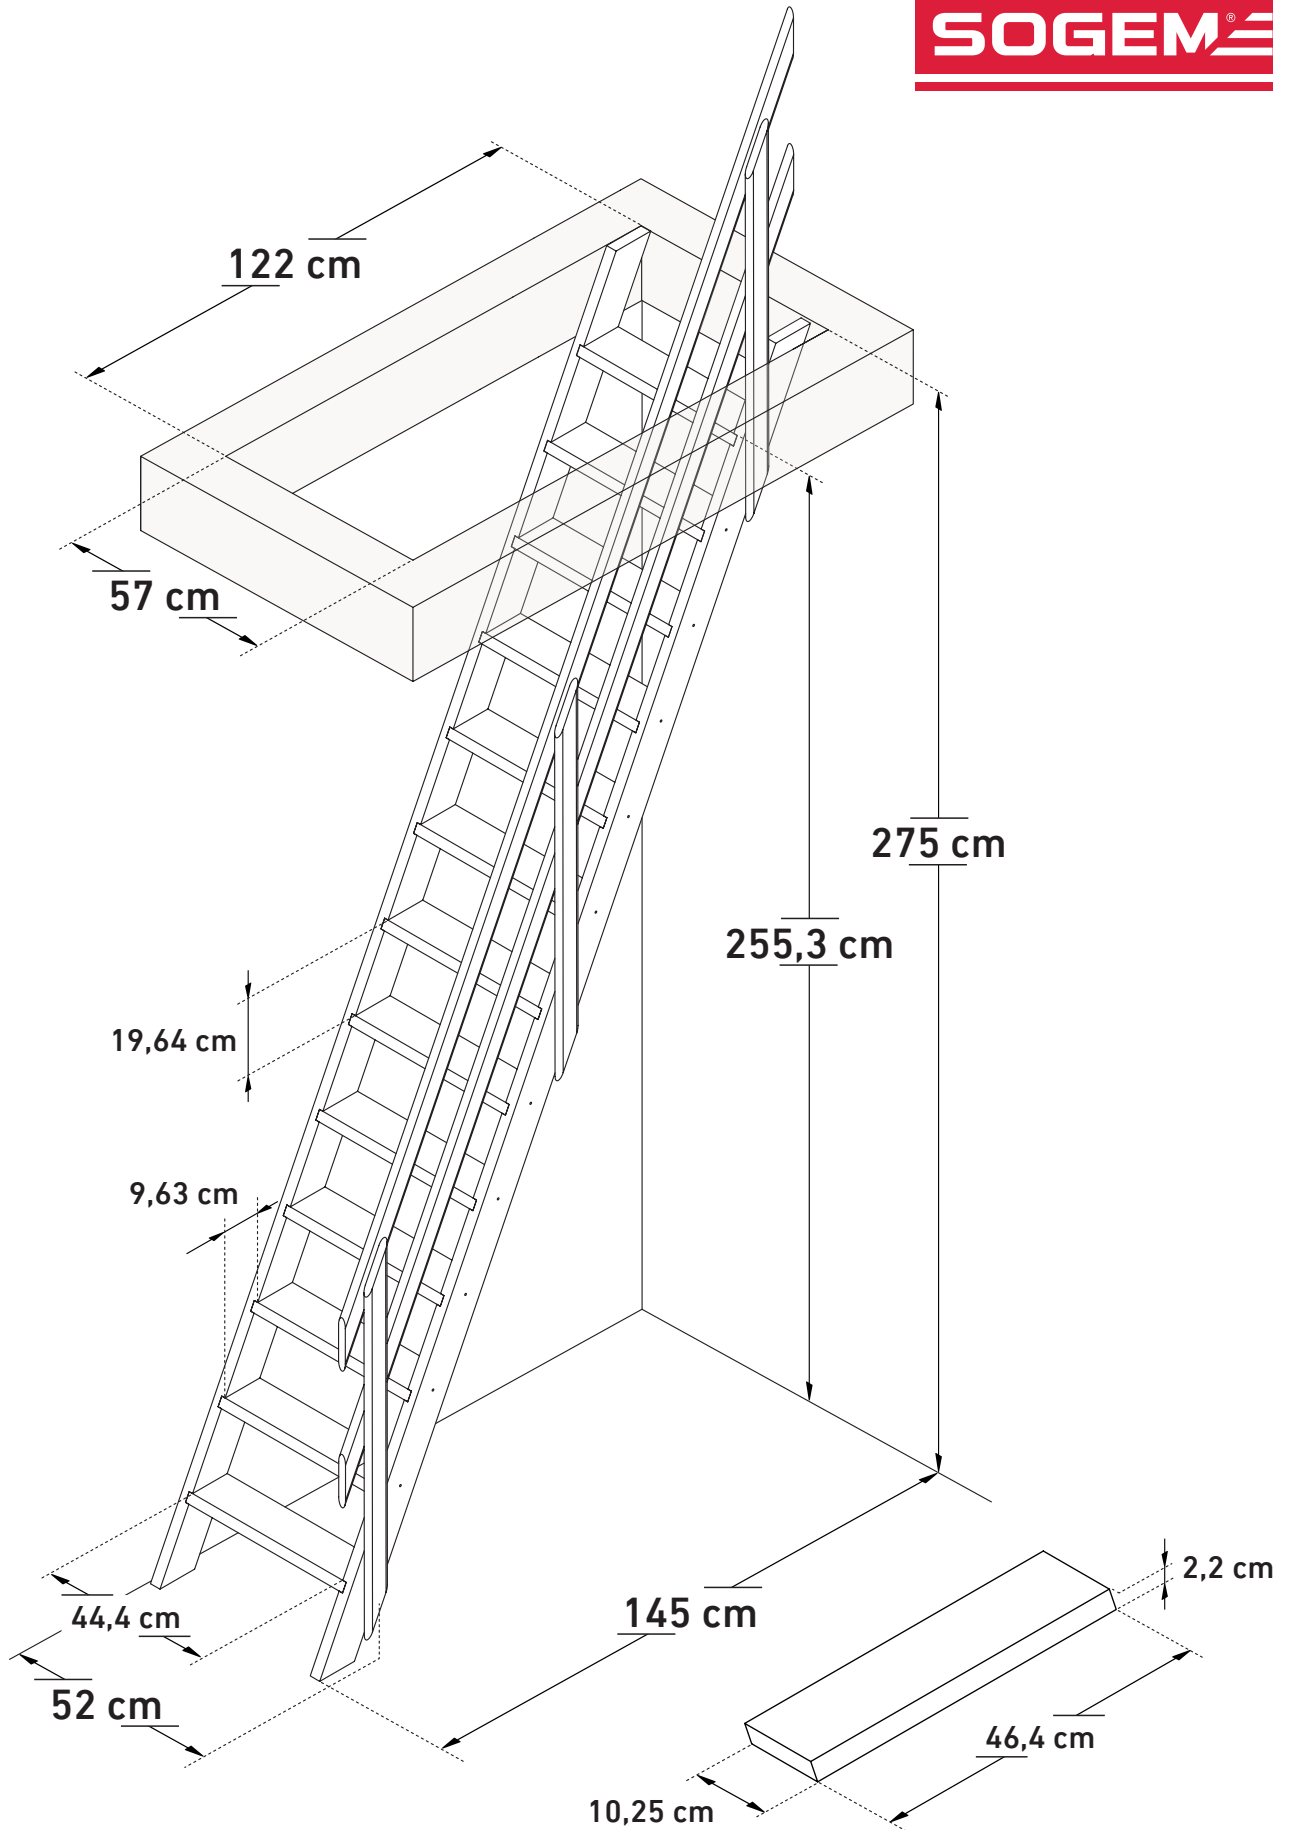

SOGEM

63,8°

300 cm

COTTAGE PREMIUM

22060605

COTTAGE PREMIUM

22060605

COTTAGE PREMIUM

2206060S