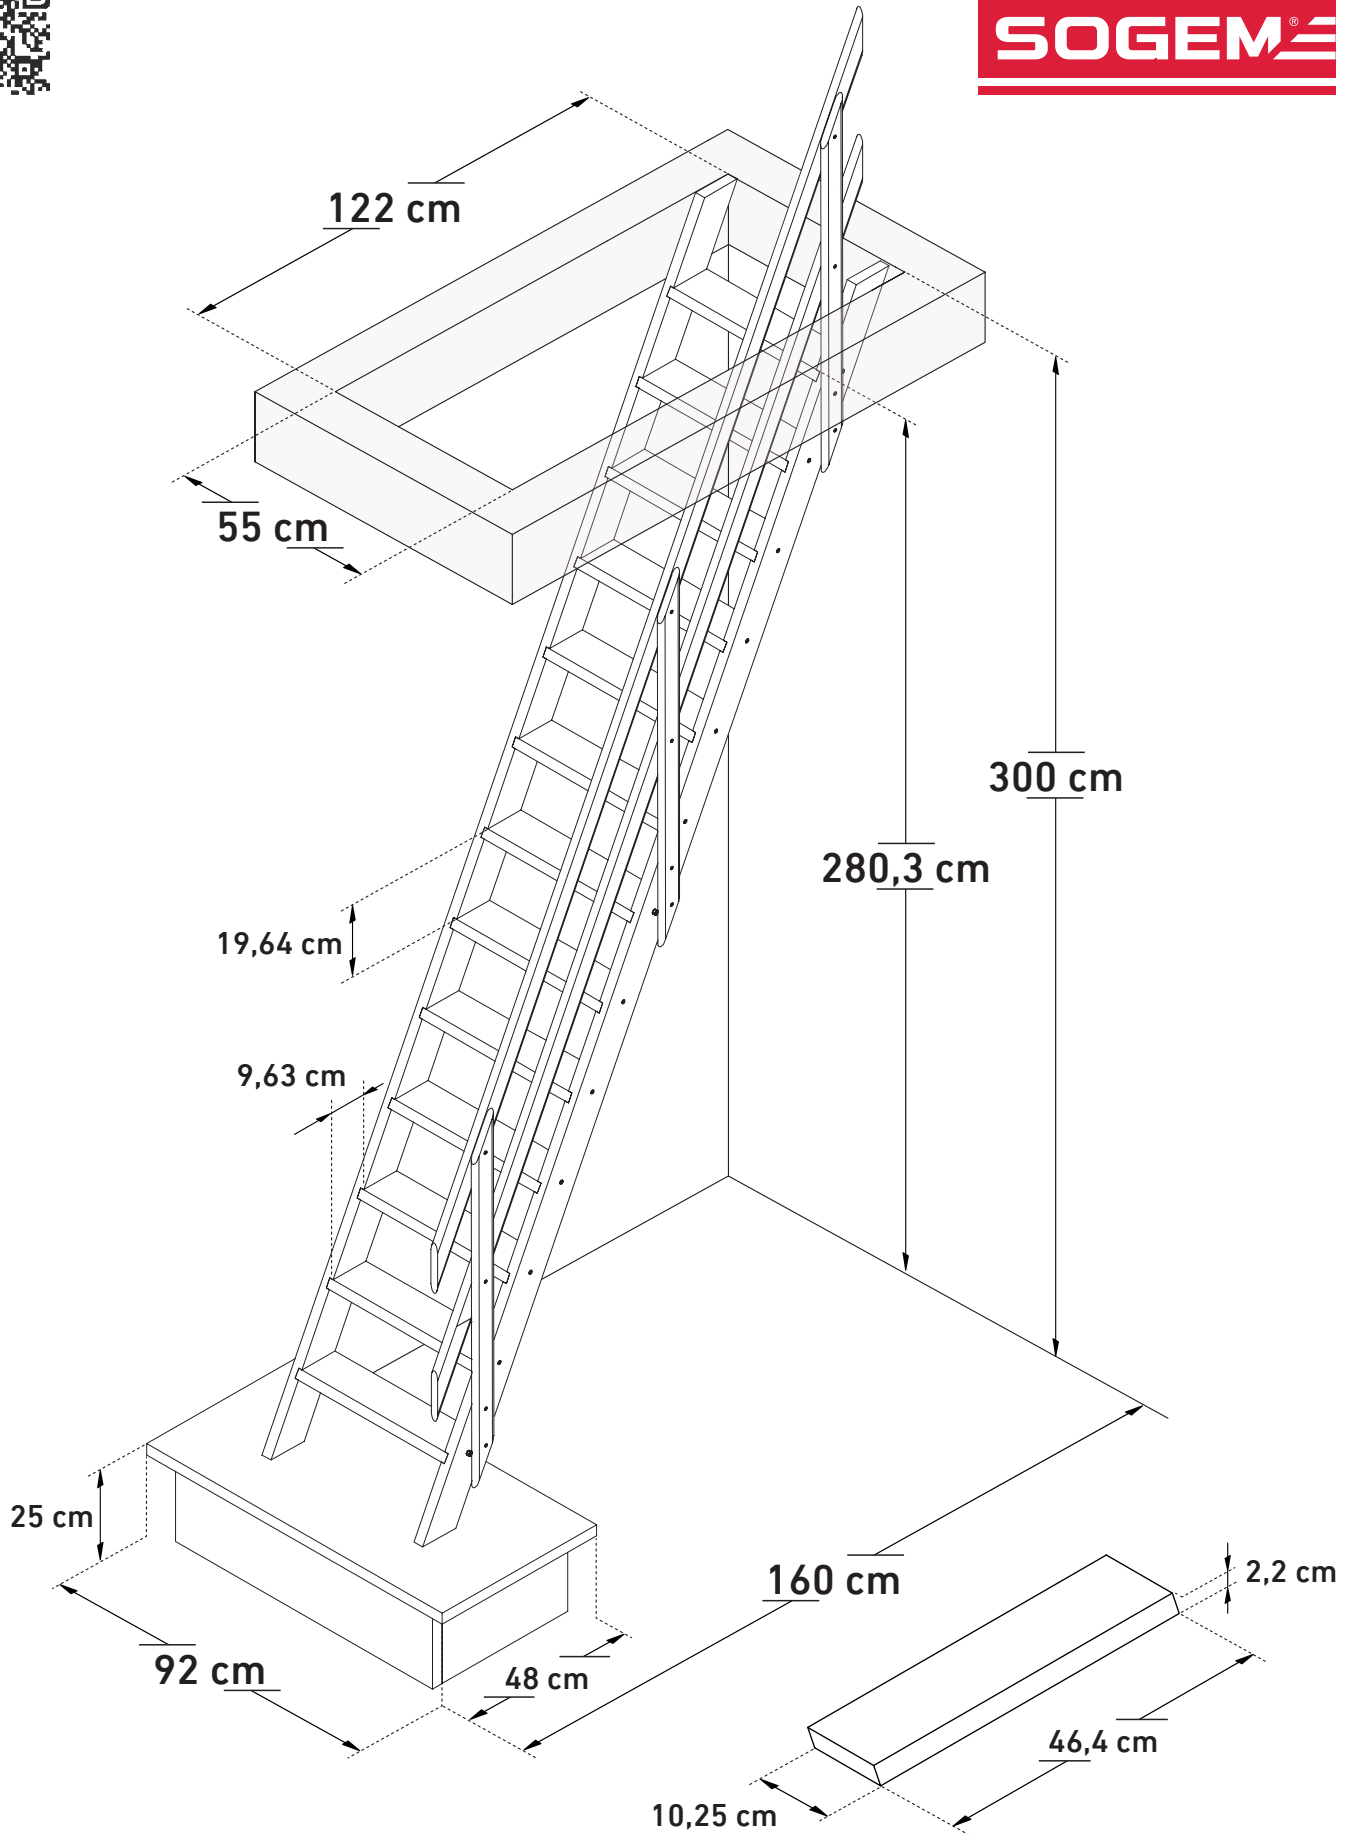

SOGEM

63,8°

300 cm

COTTAGE PREMIUM

22060605

COTTAGE PREMIUM

22060605

COTTAGE PREMIUM

2206060S