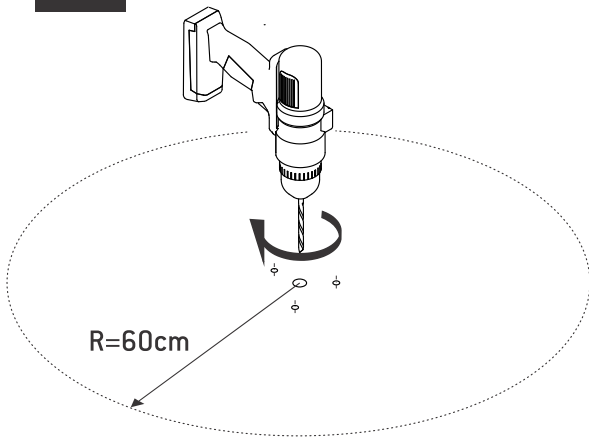

26 x1 60 x 60 x 1000mm 	27 x1 60x60 x 1000mm 	28 x1 30 x 50 x 610mm 	29 x1 50 x 50 x 610mm 	30 x1 15 x 26 x 610mm
31 x3 25 x 60 x 750 mm 	32 x1 Ø30 x200mm 	33 x5 Ø12 x 5mm 	34 x4 Ø5 x 70 mm 	35 x12 Ø4 x 40mm
				36 x1 Ø6 x 90mm

01