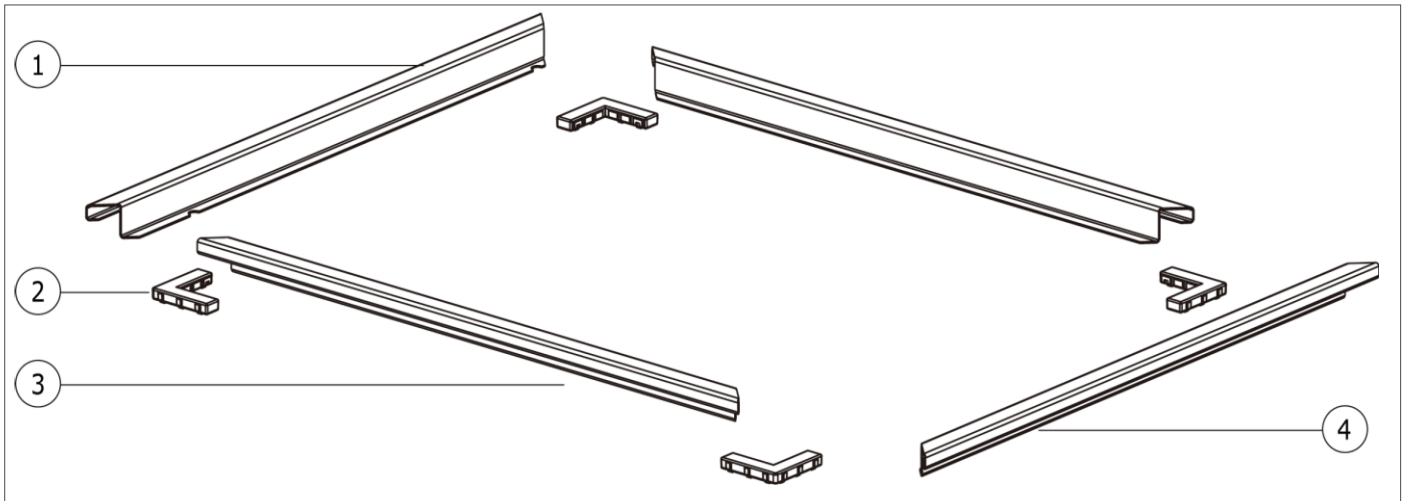

PARTS

Number	Part name	Supplier code
1	- Left side adaptor strip	- ONEQ-A2-01-04-SS
2	- Corner bracket	- ONEQ-A-01-06
3	- Middle adaptor strip	- ONEQ-A2-01-03-SS
4	- Right side adaptor strip	- ONEQ-A2-01-05-SS

Assembly

INSTRUCTIONS

Assembly

INSTRUCTIONS

Measurements

WITH ADAPTOR

WITHOUT ADAPTOR

MAX 55
when used with Built-in Socket

Built-in Adaptor
Fits in any 41x41 cm square opening.

Built-in

REMARKS AND WARNINGS

- The direct installation of oneQ products into a countertop or table requires a square opening with a recessed groove.
- Please adhere to the measurements in this manual.
- The oneQ socket is mandatory for building in a Flame or Glow and recommended for the oneQ Wok Burner.
- Only build in the oneQ Flame, Glow or Wok burner into a non-combustible surface. oneQ is not liable for any damage or coloring of the surface the oneQ is build into.
- Ensure there is enough ventilation and air flow underneath and around the surface.
- The use of a Built-in Adaptor provides extra protection and excludes the need for a recessed groove in the opening in the kitchen surface or table.
- The Built-in Hood Adaptor is required when using a Roasting Hood and also excludes the need for a recessed groove in the opening in the kitchen surface or table.
- If you have any questions regarding safety or the procedures described in this manual, please contact us at info@one-q.com or visit one-q.com.