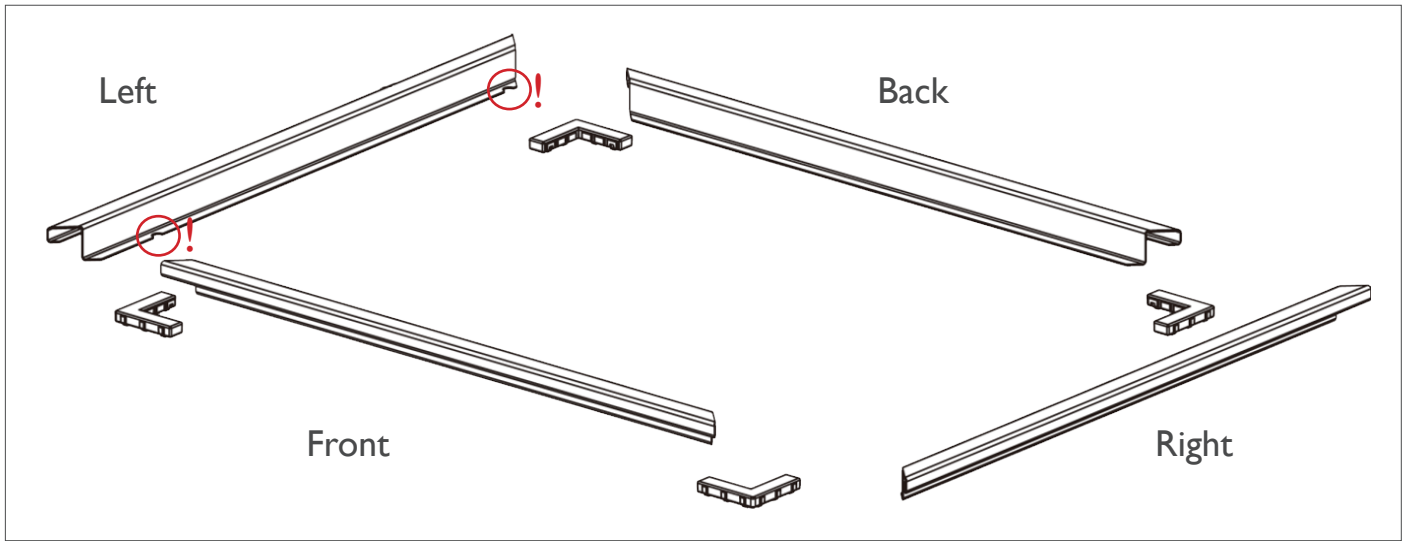

PARTS

Number	Part name	Supplier code
1	- Left side adaptor strip	- ONEQ-A2-01-04-SS
2	- Corner bracket	- ONEQ-A-01-06
3	- Middle adaptor strip	- ONEQ-A2-01-03-SS
4	- Right side adaptor strip	- ONEQ-A2-01-05-SS

Assembly

INSTRUCTIONS

Assembly

INSTRUCTIONS

Measurements

WITH ADAPTOR

WITHOUT ADAPTOR

MAX 55
when used with Built-in Socket

Built-in Adaptor
Fits in any 41x41 cm square opening.

Built-in

REMARKS AND WARNINGS

- The direct installation of oneQ products into a countertop or table requires a square opening with a recessed groove.
- Please adhere to the measurements in this manual.
- The oneQ socket is mandatory for building in a Flame or Glow and recommended for the oneQ Wok Burner.
- Only build in the oneQ Flame, Glow or Wok burner into a non-combustible surface. oneQ is not liable for any damage or coloring of the surface the oneQ is build into.
- Ensure there is enough ventilation and air flow underneath and around the surface.
- The use of a Built-in Adaptor provides extra protection and excludes the need for a recessed groove in the opening in the kitchen surface or table.
- The Built-in Hood Adaptor is required when using a Roasting Hood and also excludes the need for a recessed groove in the opening in the kitchen surface or table.
- If you have any questions regarding safety or the procedures described in this manual, please contact us at info@one-q.com or visit one-q.com.