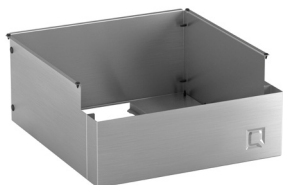

BUILT-IN SOCKET
900901750