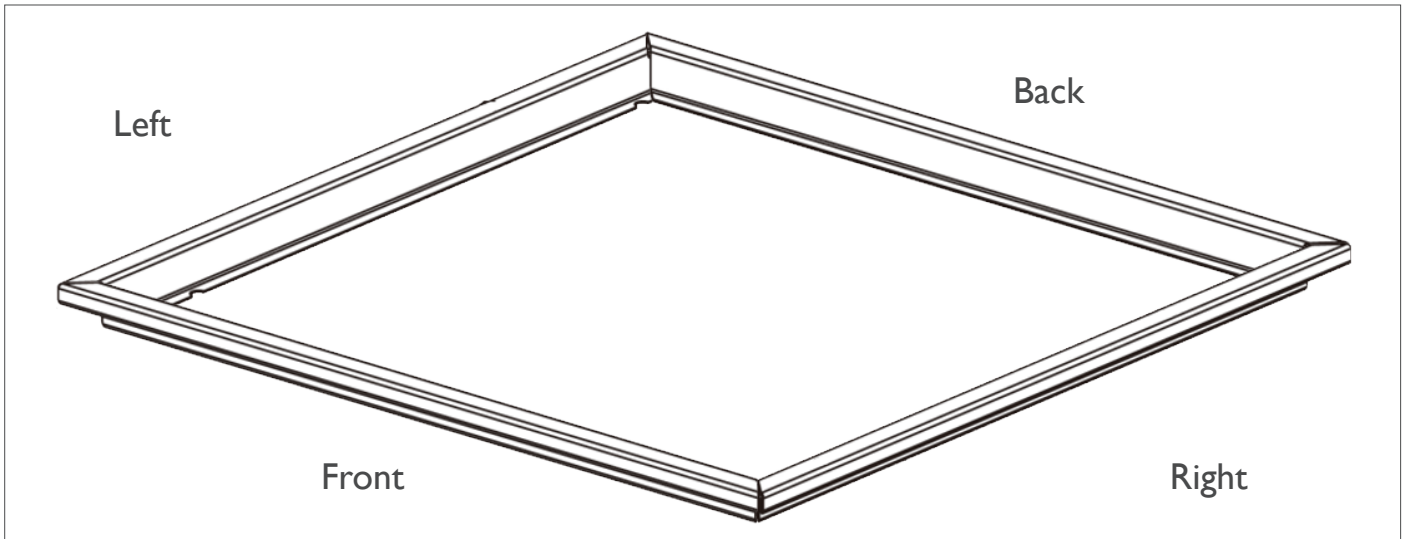

Assembly

INSTRUCTIONS