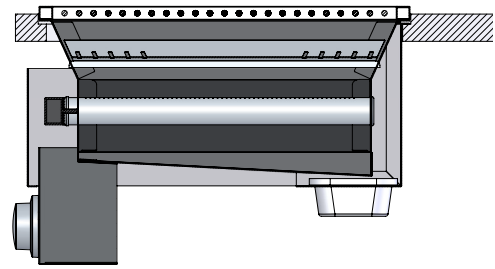

PARTS

Number	Part name	Supplier code
1	- Left side adaptor strip	- ONEQ-A2-01-04-SS
2	- Corner bracket	- ONEQ-A-01-06
3	- Middle adaptor strip	- ONEQ-A2-01-03-SS
4	- Right side adaptor strip	- ONEQ-A2-01-05-SS

Assembly

INSTRUCTIONS

Assembly

INSTRUCTIONS

Measurements

WITH ADAPTOR

WITHOUT ADAPTOR

MAX 55
when used with Built-in Socket

MAX 60
when used with Built-in Socket

Built-in OPTIONS

oneQ Flame
Or any other oneQ module!

Built-in Socket
Mandatory for oneQ Flame and oneQ Glow.
Recommended for oneQ Wok burner.
Not necessary for any other oneQ modules.

Built-in Adaptor
Fits in any 41x41 cm square opening.

Built-in

REMARKS AND WARNINGS

- The direct installation of oneQ products into a countertop or table requires a square opening with a recessed groove.
- Please adhere to the measurements in this manual.
- The oneQ socket is mandatory for building in a Flame or Glow and recommended for the oneQ Wok Burner.
- Only build in the oneQ Flame, Glow or Wok burner into a non-combustible surface. oneQ is not liable for any damage or coloring of the surface the oneQ is build into.
- Ensure there is enough ventilation and air flow underneath and around the surface.
- The use of a Built-in Adaptor provides extra protection and excludes the need for a recessed groove in the opening in the kitchen surface or table.
- The Built-in Hood Adaptor is required when using a Roasting Hood and also excludes the need for a recessed groove in the opening in the kitchen surface or table.
- If you have any questions regarding safety or the procedures described in this manual, please contact us at info@one-q.com or visit one-q.com.