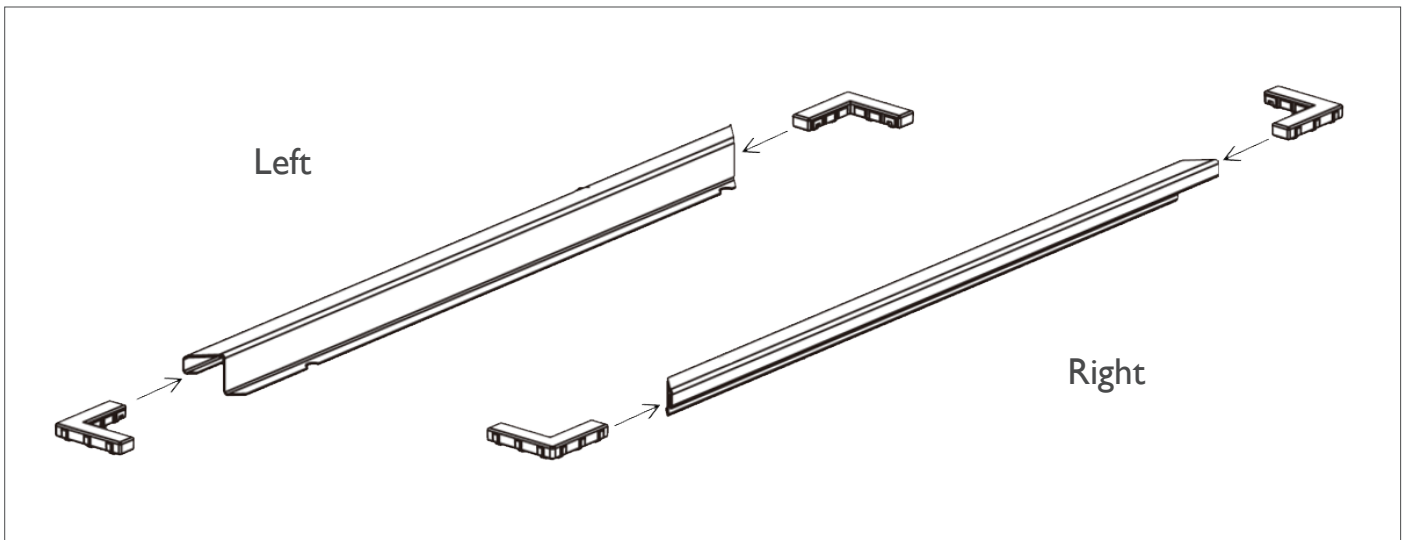

PARTS

Number	Part name	Supplier code
1	- Left side adaptor strip	- ONEQ-A2-01-04-SS
2	- Corner bracket	- ONEQ-A-01-06
3	- Middle adaptor strip	- ONEQ-A2-01-03-SS
4	- Right side adaptor strip	- ONEQ-A2-01-05-SS

Assembly

INSTRUCTIONS

Assembly

INSTRUCTIONS

Measurements

WITH ADAPTOR

WITHOUT ADAPTOR

MAX 55
when used with Built-in Socket

Built-in Adaptor
Fits in any 41x41 cm square opening.

Built-in

REMARKS AND WARNINGS

- The direct installation of oneQ products into a countertop or table requires a square opening with a recessed groove.
- Please adhere to the measurements in this manual.
- The oneQ socket is mandatory for building in a Flame or Glow and recommended for the oneQ Wok Burner.
- Only build in the oneQ Flame, Glow or Wok burner into a non-combustible surface. oneQ is not liable for any damage or coloring of the surface the oneQ is build into.
- Ensure there is enough ventilation and air flow underneath and around the surface.
- The use of a Built-in Adaptor provides extra protection and excludes the need for a recessed groove in the opening in the kitchen surface or table.
- The Built-in Hood Adaptor is required when using a Roasting Hood and also excludes the need for a recessed groove in the opening in the kitchen surface or table.
- If you have any questions regarding safety or the procedures described in this manual, please contact us at info@one-q.com or visit one-q.com.