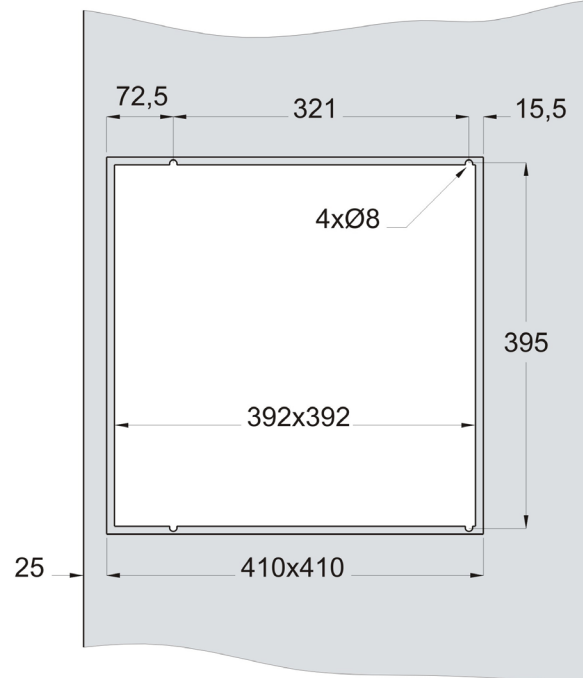

PARTS

Number	Part name	Supplier code
1	- Left side adaptor strip	- ONEQ-A2-01-04-SS
2	- Corner bracket	- ONEQ-A-01-06
3	- Middle adaptor strip	- ONEQ-A2-01-03-SS
4	- Right side adaptor strip	- ONEQ-A2-01-05-SS

Assembly

INSTRUCTIONS

Assembly

INSTRUCTIONS

Measurements

WITH ADAPTOR

WITHOUT ADAPTOR

MAX 55
when used with Built-in Socket