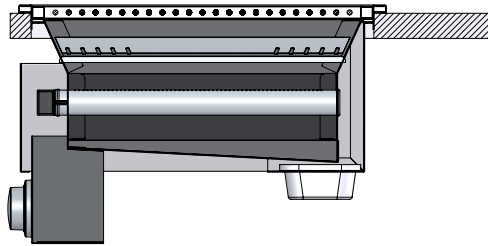

PARTS

Number	Part name	Supplier code
1	- Left side adaptor strip	- ONEQ-A2-01-04-SS
2	- Corner bracket	- ONEQ-A-01-06
3	- Middle adaptor strip	- ONEQ-A2-01-03-SS
4	- Right side adaptor strip	- ONEQ-A2-01-05-SS

Assembly

INSTRUCTIONS

Assembly

INSTRUCTIONS

Measurements

WITH ADAPTOR

WITHOUT ADAPTOR

MAX 55
when used with Built-in Socket

MAX 60
when used with Built-in Socket

Built-in OPTIONS

oneQ Flame
Or any other oneQ module!

Built-in Socket
Mandatory for oneQ Flame and oneQ Glow.
Recommended for oneQ Wok burner.
Not necessary for any other oneQ modules.

Built-in Adaptor
Fits in any 41x41 cm square opening.

Built-in

REMARKS AND WARNINGS

- The direct installation of oneQ products into a countertop or table requires a square opening with a recessed groove.
- Please adhere to the measurements in this manual.
- The oneQ socket is mandatory for building in a Flame or Glow and recommended for the oneQ Wok Burner.
- Only build in the oneQ Flame, Glow or Wok burner into a non-combustible surface. oneQ is not liable for any damage or coloring of the surface the oneQ is build into.
- Ensure there is enough ventilation and air flow underneath and around the surface.
- The use of a Built-in Adaptor provides extra protection and excludes the need for a recessed groove in the opening in the kitchen surface or table.
- The Built-in Hood Adaptor is required when using a Roasting Hood and also excludes the need for a recessed groove in the opening in the kitchen surface or table.
- If you have any questions regarding safety or the procedures described in this manual, please contact us at info@one-q.com or visit one-q.com.