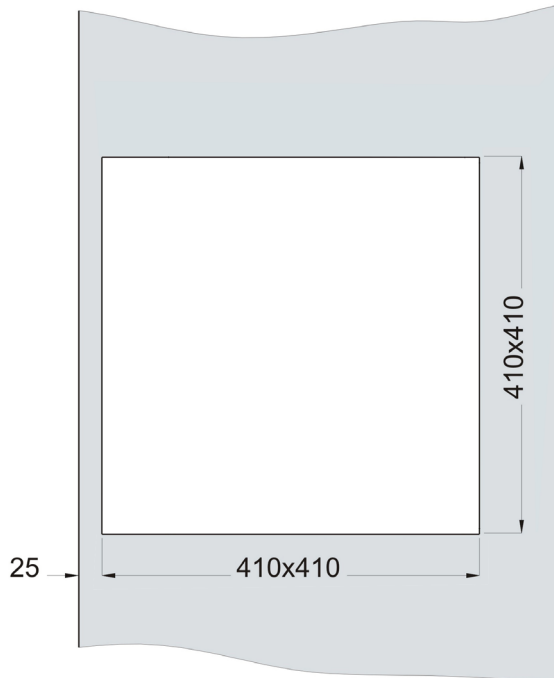

Assembly

INSTRUCTIONS

Assembly

INSTRUCTIONS

Measurements

WITH ADAPTOR

WITHOUT ADAPTOR

MAX 55
when used with Built-in Socket