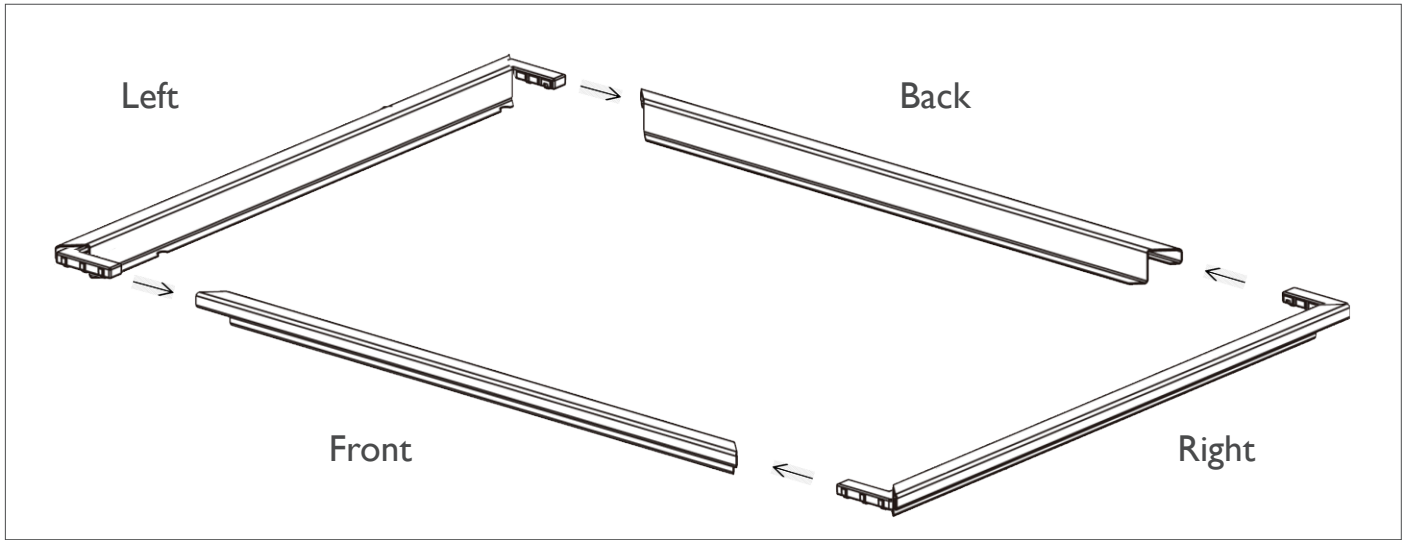

PARTS

Number	Part name	Supplier code
1	- Left side adaptor strip	- ONEQ-A2-01-04-SS
2	- Corner bracket	- ONEQ-A-01-06
3	- Middle adaptor strip	- ONEQ-A2-01-03-SS
4	- Right side adaptor strip	- ONEQ-A2-01-05-SS

Assembly

INSTRUCTIONS

Assembly

INSTRUCTIONS

Measurements

WITH ADAPTOR

WITHOUT ADAPTOR

MAX 55
when used with Built-in Socket

Built-in Adaptor
Fits in any 41x41 cm square opening.

Built-in

REMARKS AND WARNINGS

- The direct installation of oneQ products into a countertop or table requires a square opening with a recessed groove.
- Please adhere to the measurements in this manual.
- The oneQ socket is mandatory for building in a Flame or Glow and recommended for the oneQ Wok Burner.
- Only build in the oneQ Flame, Glow or Wok burner into a non-combustible surface. oneQ is not liable for any damage or coloring of the surface the oneQ is build into.
- Ensure there is enough ventilation and air flow underneath and around the surface.
- The use of a Built-in Adaptor provides extra protection and excludes the need for a recessed groove in the opening in the kitchen surface or table.
- The Built-in Hood Adaptor is required when using a Roasting Hood and also excludes the need for a recessed groove in the opening in the kitchen surface or table.
- If you have any questions regarding safety or the procedures described in this manual, please contact us at info@one-q.com or visit one-q.com.