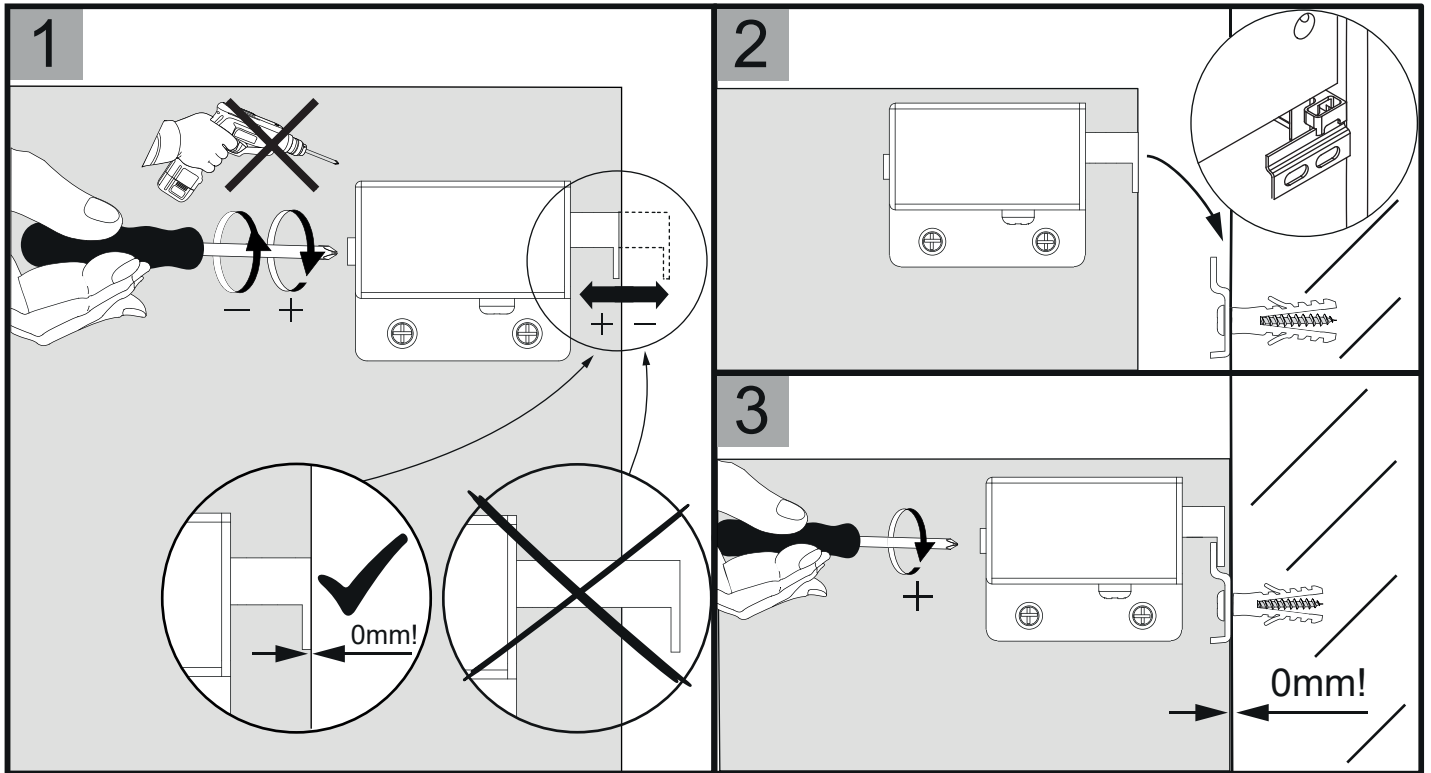

Dear customer,
we congratulate you on purchasing our bathroom furniture, which will give you pleasure for a long time with appropriate handling.

Note the following: Please complete the following installation steps before mounting the doors/drawers or placing the basin on the (sink)cabinet.

This serves to meet the requirements of the norm EN 14749.

Schematische Darstellung
Schematic representation

Wichtiger Montagehinweis zur Einhaltung der Norm EN 14749 /
Important Installation Note in compliance to the norm EN 14749