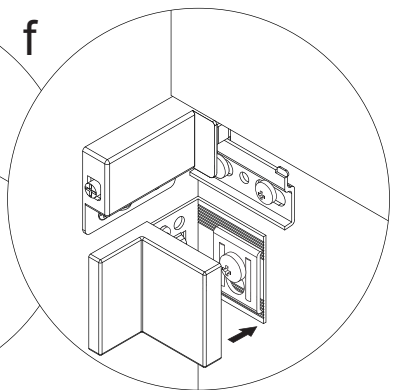

Maße bauseits prüfen! / Check dimensions on site!

*OFF = Oberkante fertiger Fußboden
*OFF = Top edge of finished floor