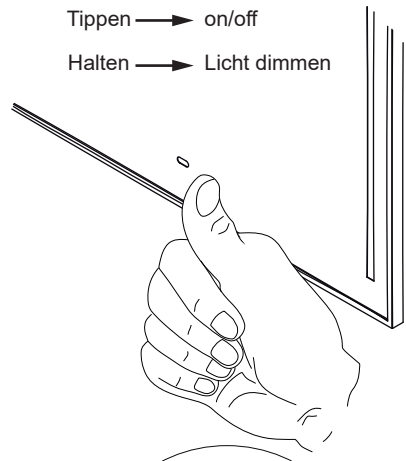

N: Nulleiter = blau
 N: Neutral conductor = blue
 L: Phase = braun
 L: Phase = brown
 PE: Erde = gelb-grün
 PE: Earth = yellow-green

1

2

Tippen → on/off
Halten → Licht dimmen

230 V ~ 50Hz
VDE 0100-701
IEC 60364-7-701