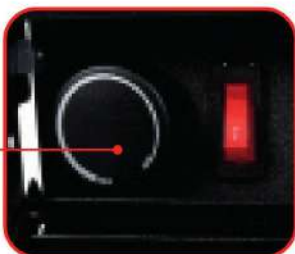

**1800
WATT**

230V ~ 50Hz

Fireplace effect

Adjustable thermostat

Adjustable brightness

www.tuv.com
ID 1419042918

LUGANO

ELECTRIC HEATER WITH FIREPLACE EFFECT AND MANTELPIECE

With fireplace effect

Adjustable
brightness.

Adjustable
thermostat.

LUGANO ELECTRIC HEATER WITH FIREPLACE EFFECT AND MANTRLPIECE

Powerful 1800 heating.

LED optics with real fire effect.

Can be operated with fire effect system only, but also combined with heater.

Adjustable brightness.

2 energysaving LED illumination.

Adjustable thermostat.

Overheat protection.

GS approved by TÜV.

Model: AJ56-LED

Maximum capacity: 1800W

230V~50Hz