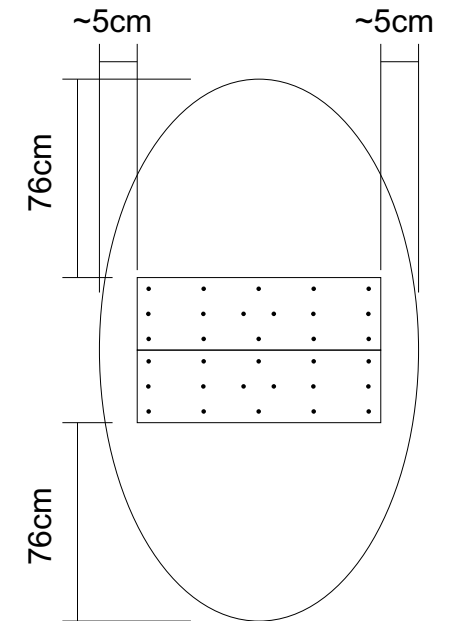

Oval V-Style

solid wood dining table
(Metal legs and wood top sold separately)

- 2** Tischplatte Eiche AC Oval
- 18** Tischbeine V Style

Oval V-Style XL

solid wood dining table
(Metal legs and wood top sold separately)

- 2** Tischplatte Eiche AC Oval
- 29** Tischbeine V Style STRONG