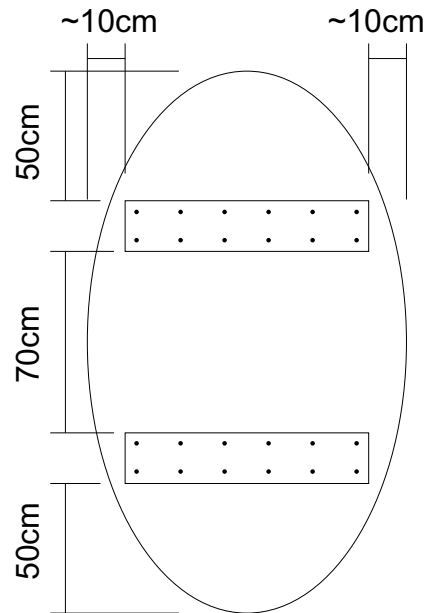

Oval V-Style

solid wood dining table
(Metal legs and wood top sold separately)

- 2** Tischplatte Eiche AC Oval
- 18** Tischbeine V Style

Oval V-Style XL

solid wood dining table
(Metal legs and wood top sold separately)

- 2** Tischplatte Eiche AC Oval
- 29** Tischbeine V Style STRONG