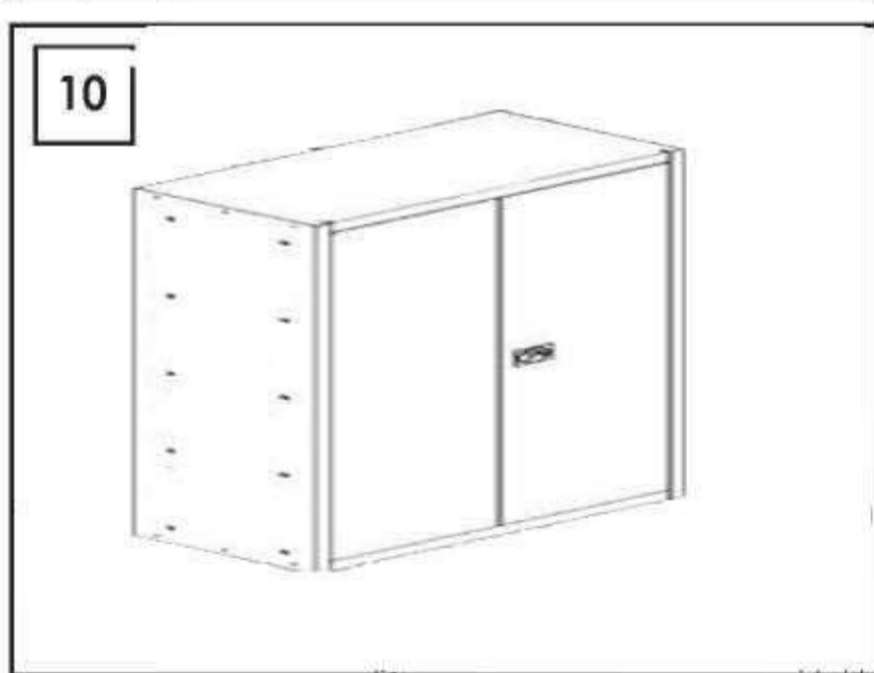

Realizar el montaje sobre una superficie lisa y nivelada, se recomienda emplear equipo de protección individual durante el montaje y traslado, pueden existir superficies cortantes.
Be assembled on a flat, level surface, we recommend using personal protective equipment during assembly and movement, there may be cutting surfaces.
Auf einer flachen, ebenen Oberfläche montiert werden, empfehlen wir die Verwendung von persönlicher Schutzausrüstung während der Montage und Bewegung, es kann Schnittflächen geben.
Effectuer le montage sur une surface lisse et plane, nous recommandons d'utiliser un équipement de protection personnelle lors de l'assemblage et déplacement, il peut exister des surfaces de coupe.

www.instructionsrack.com/simonlocker

Accesorios no Incluidos • Accessories not included • Zubehör nicht enthalten • Accessoires non inclus