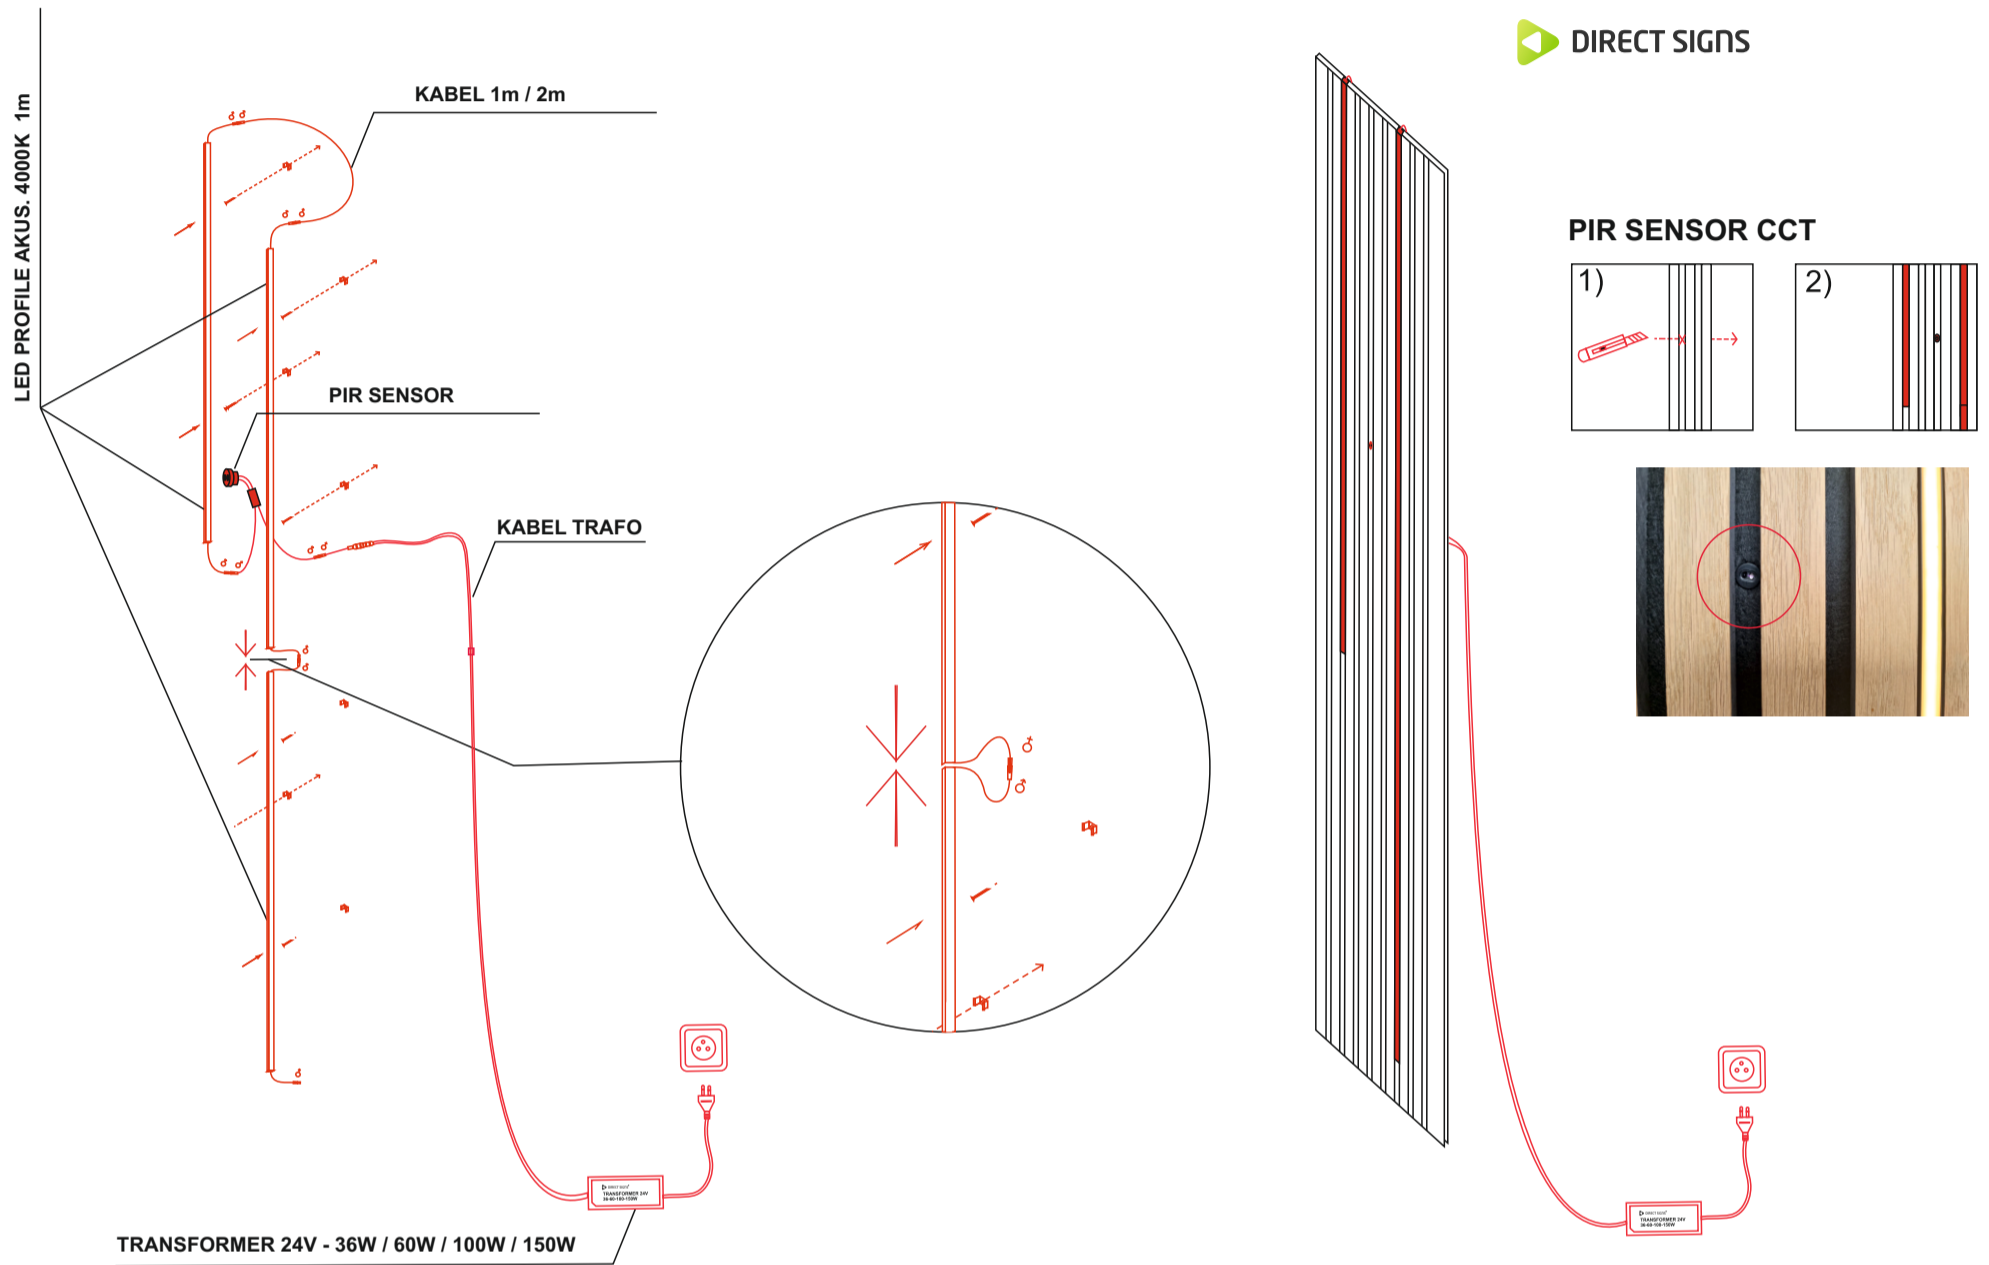

Set-Z01230787

LED PROFILE AKUS. 4000K 1m (PIR SENSOR)

LED PROFILE AKUS

4000K