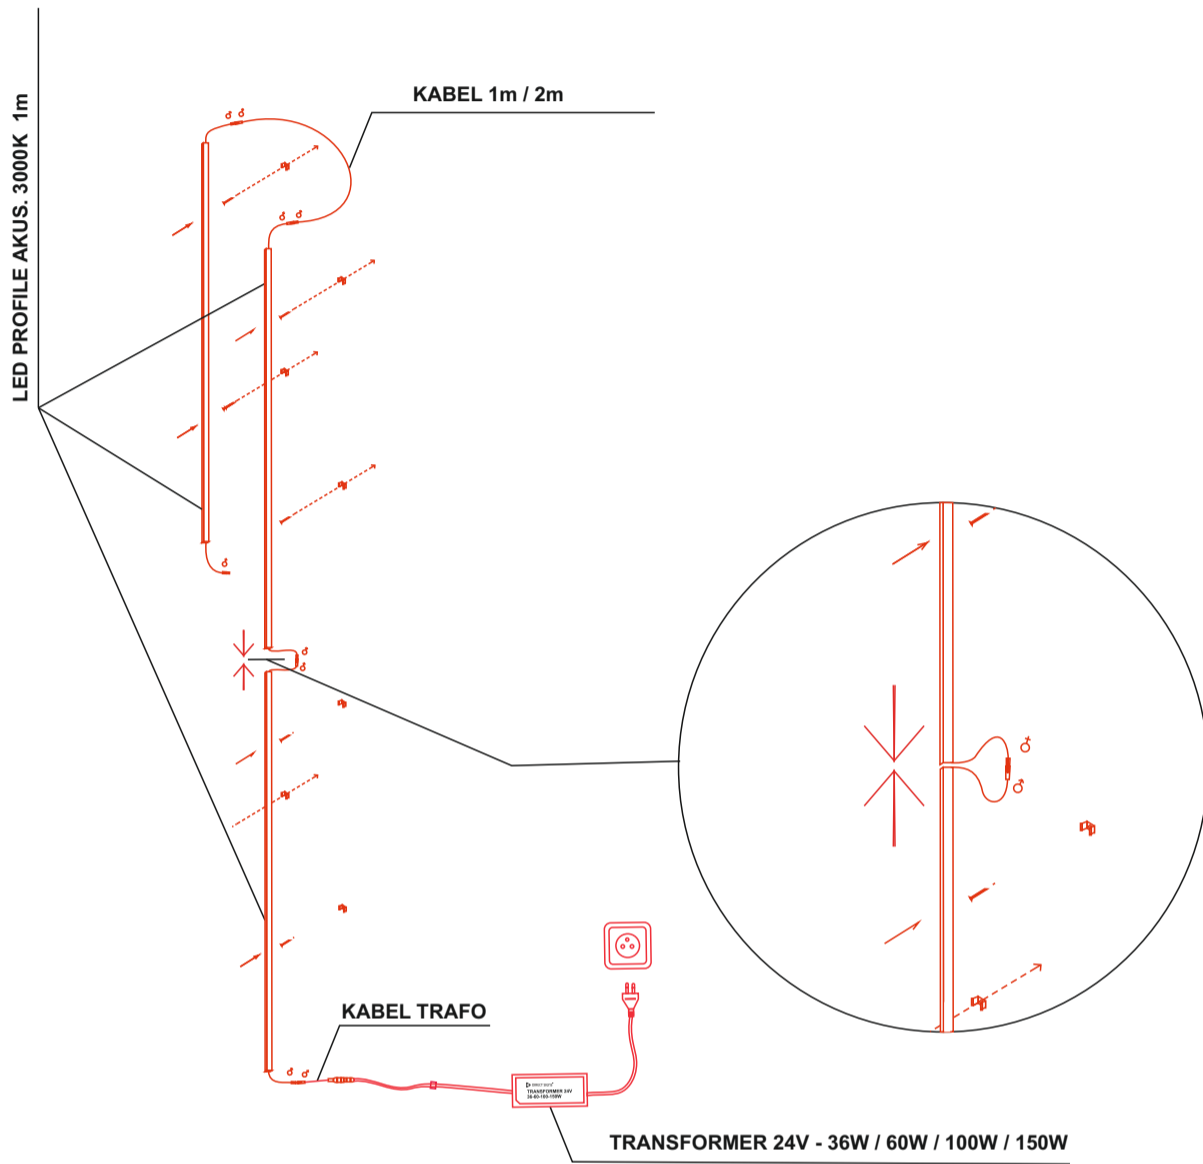

Set-Z01230788

LED PROFILE AKUS. 3000K 1m

 DIRECT SIGNS

LED PROFILE AKUS

3000K