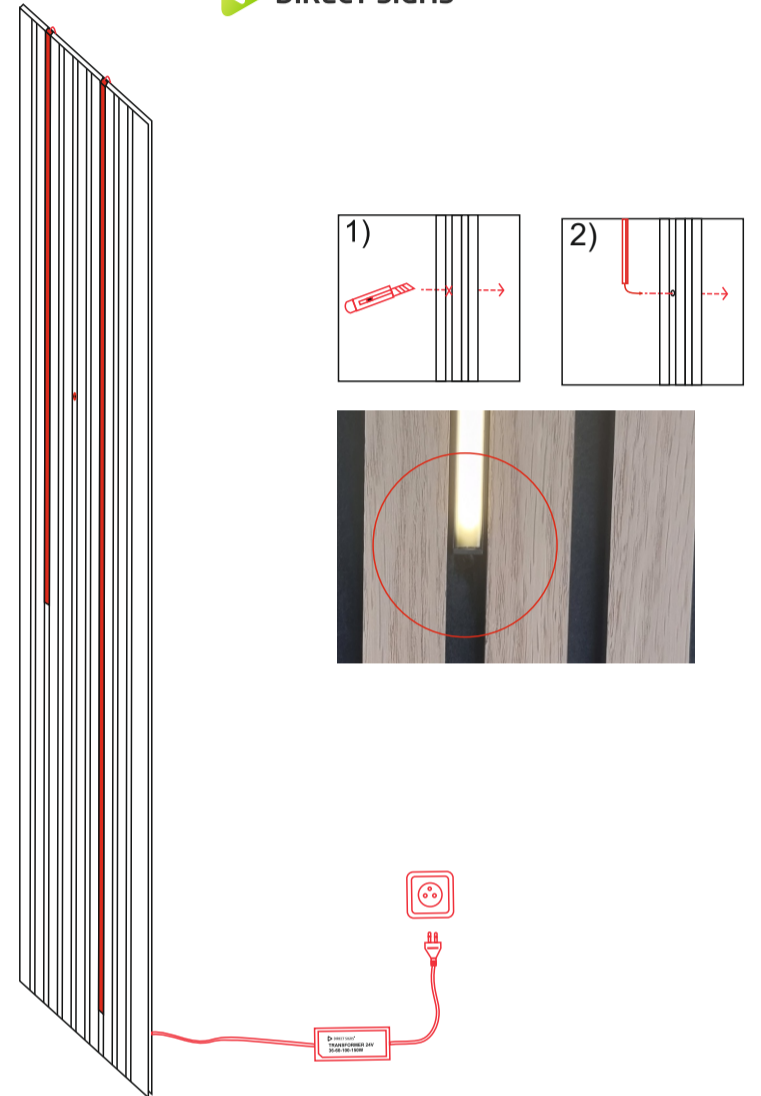

Set-Z01230788

LED PROFILE AKUS. 3000K 1m

 DIRECT SIGNS

LED PROFILE AKUS

3000K