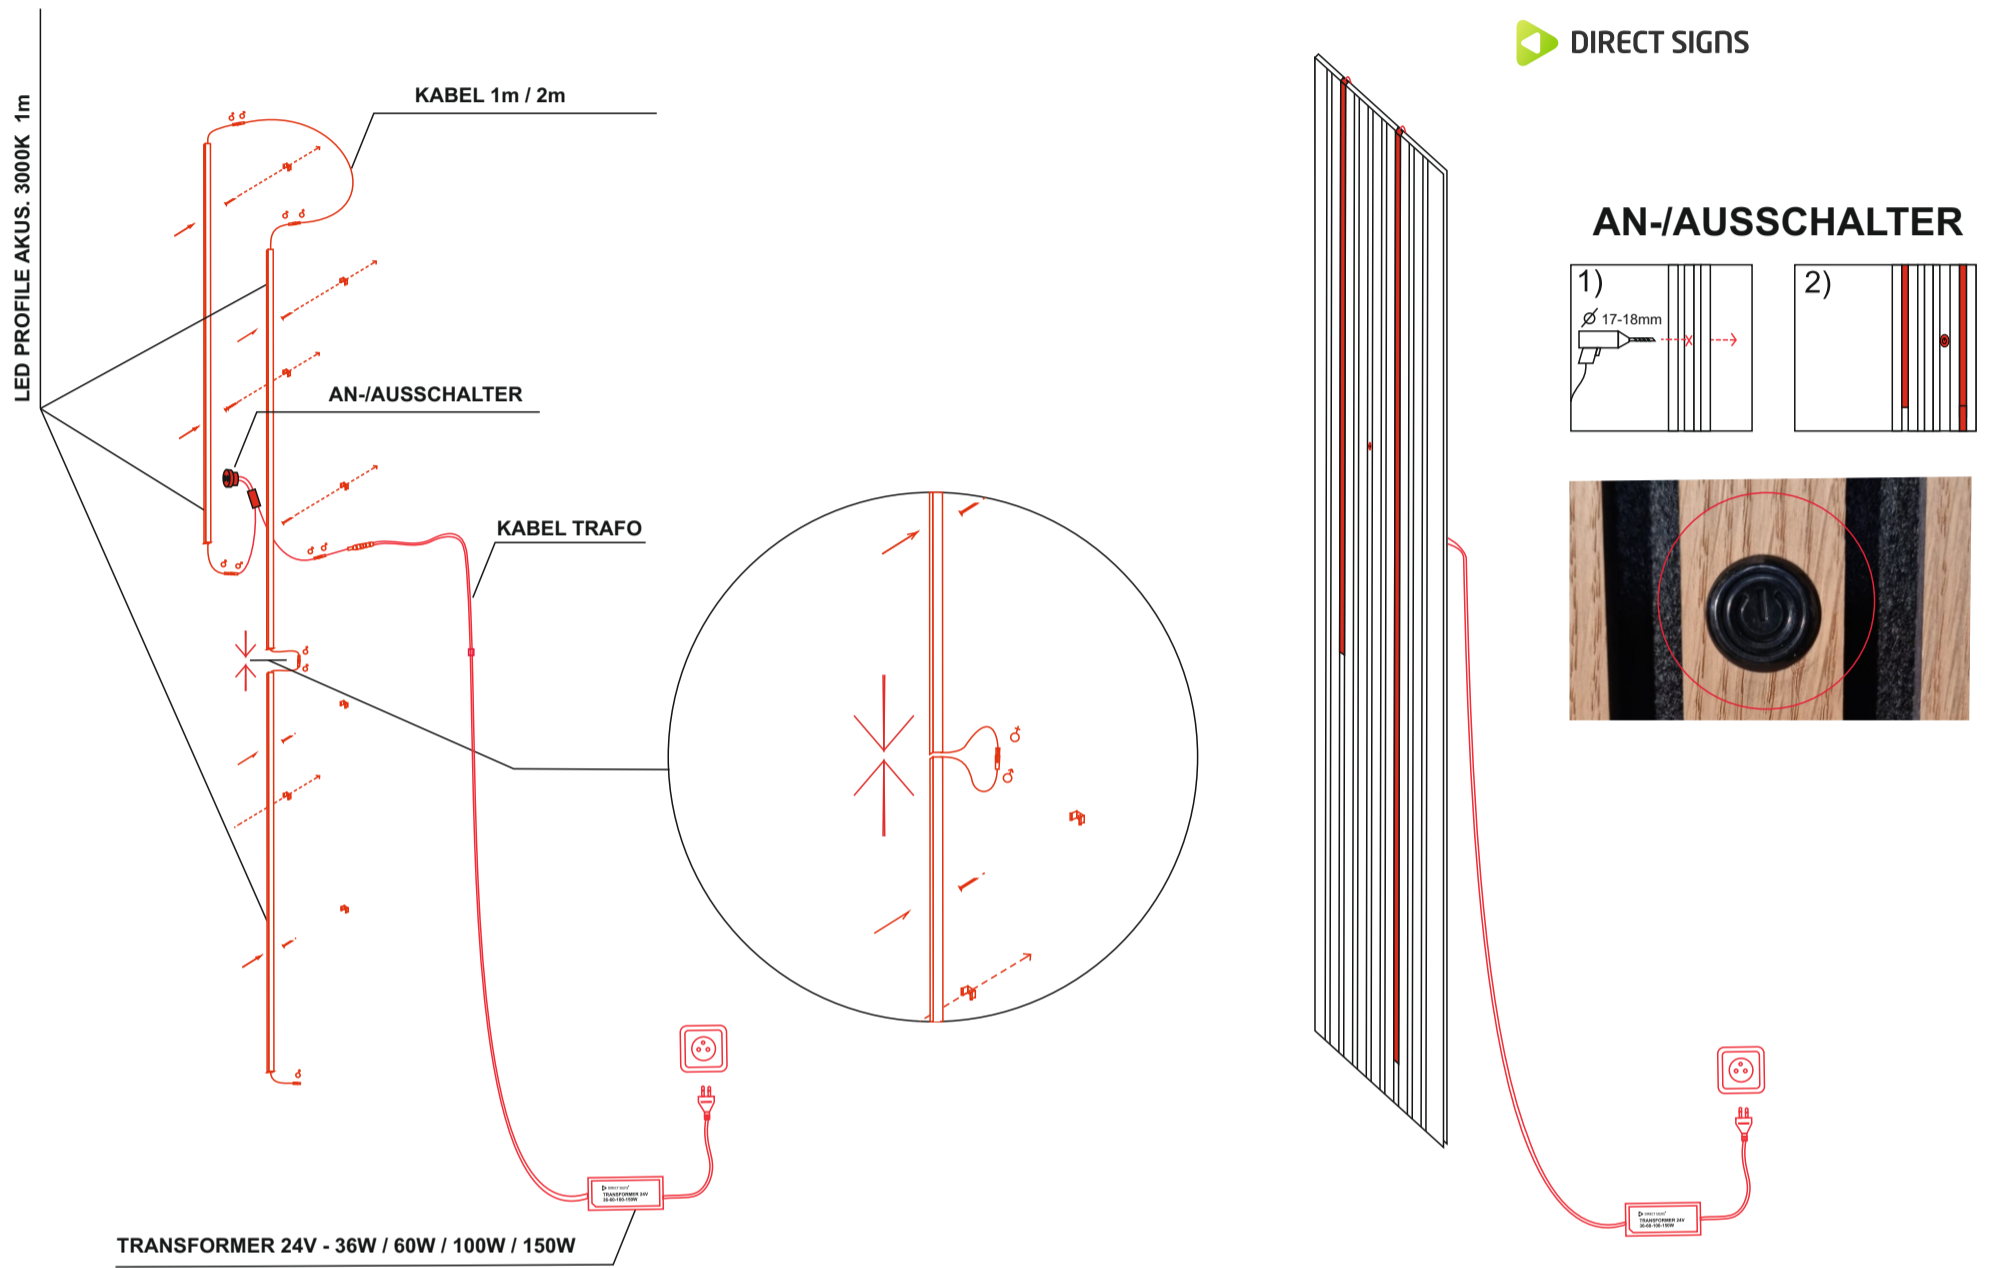

Set-Z01230788

LED PROFILE AKUS. 3000K 1m (AN-/AUSSCHALTER)

LED PROFILE AKUS

3000K