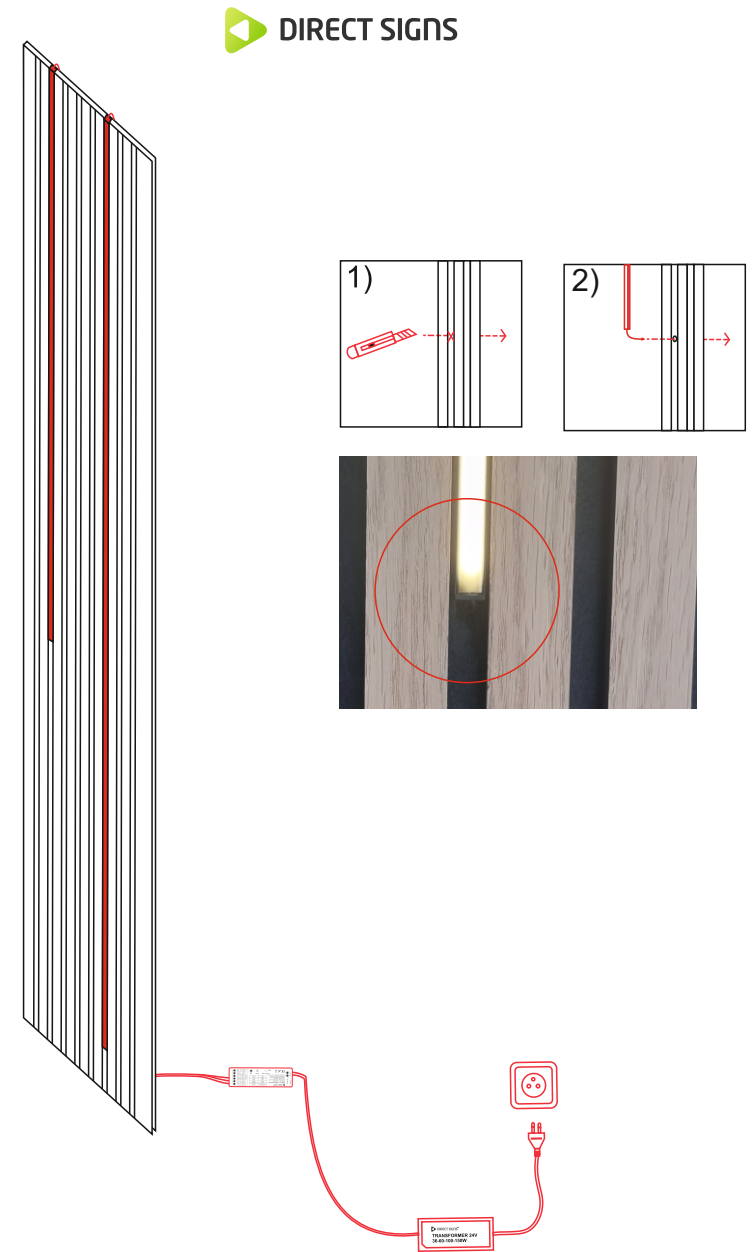

Set-Z01230788

LED PROFILE AKUS. 3000K 1m (LED CONTROLLER WIFI TUYA)

LED PROFILE AKUS

3000K