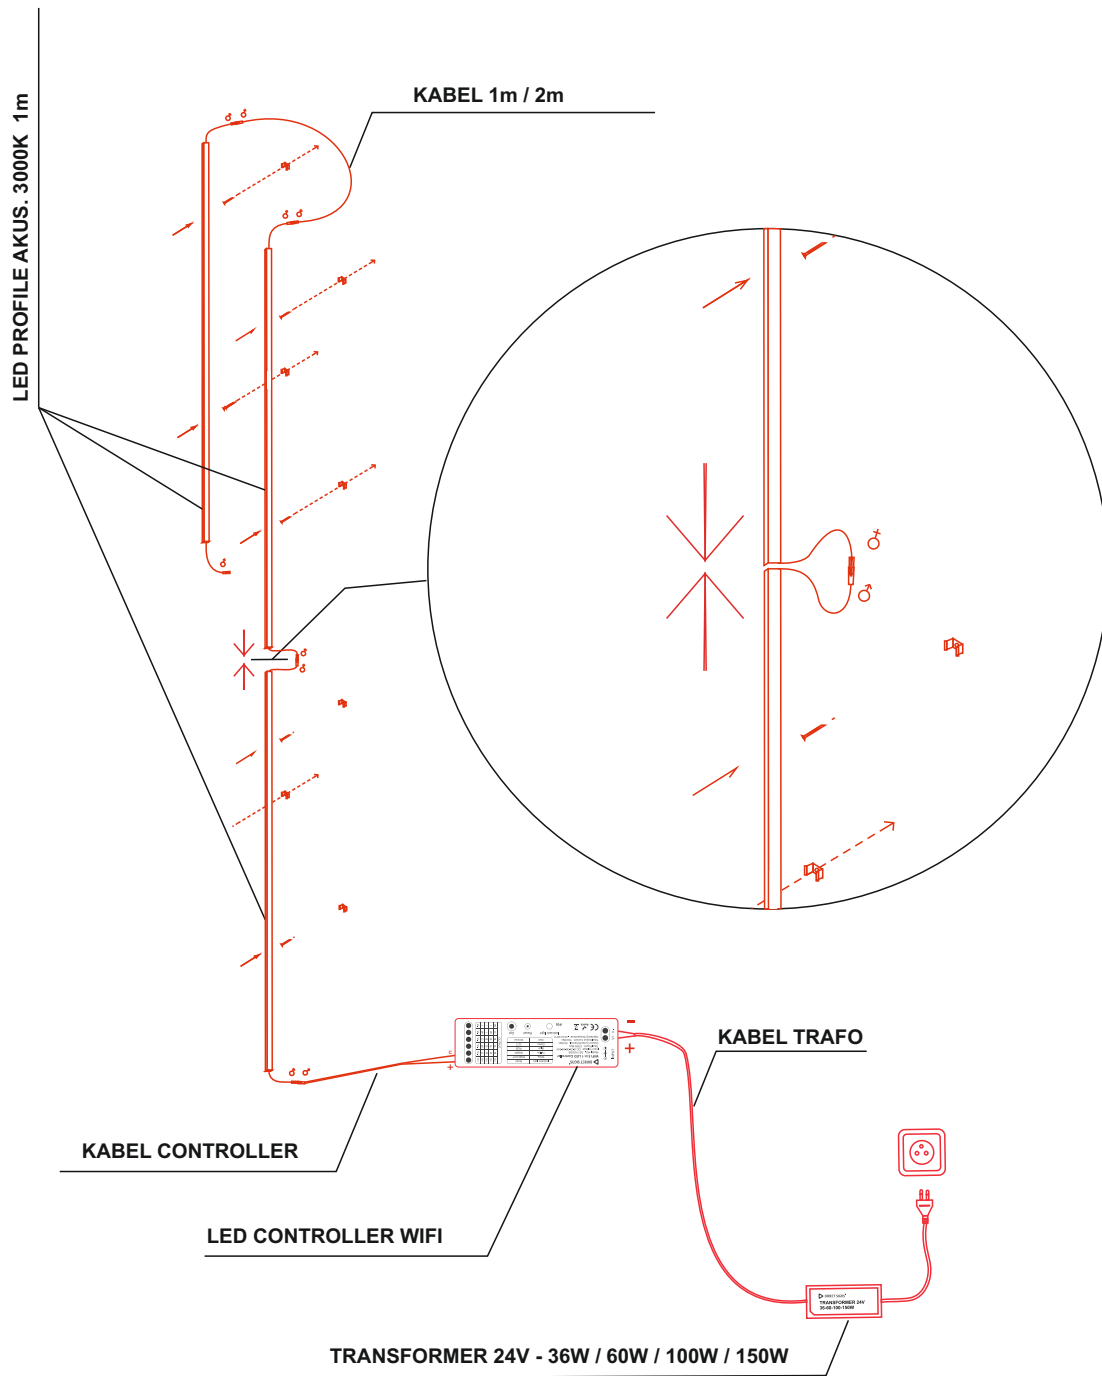

Set-Z01230788

LED PROFILE AKUS. 3000K 1m (LED CONTROLLER WIFI TUYA)

LED PROFILE AKUS

3000K