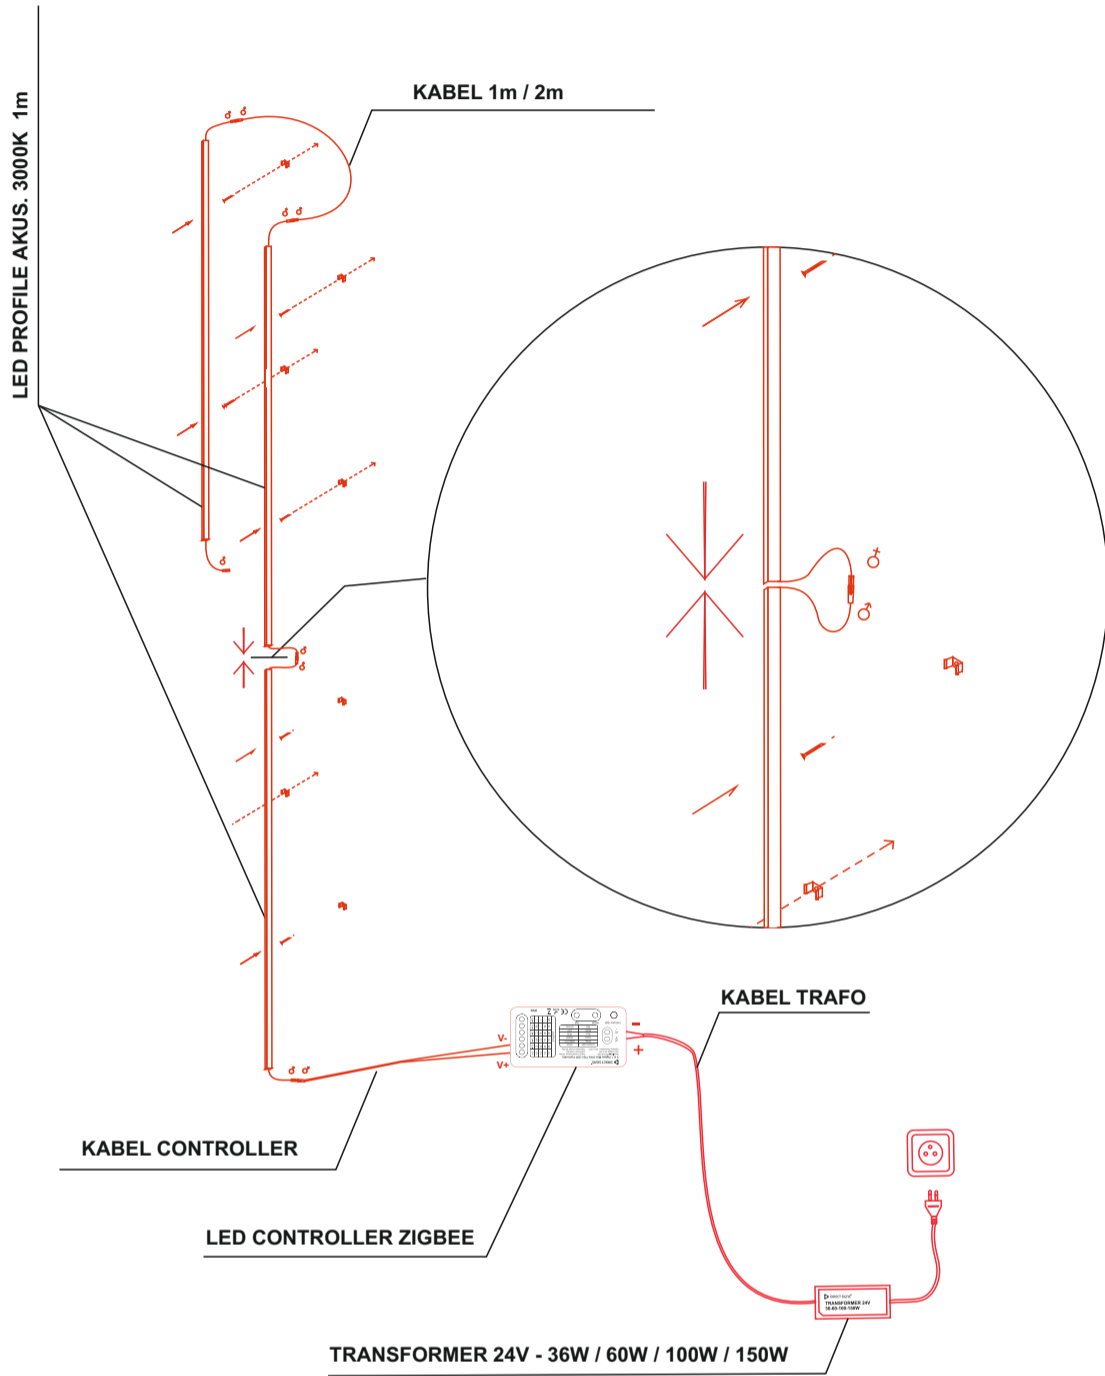

Set-Z01230788

# LED PROFILE AKUS. 3000K 1m (LED CONTROLLER ZIGBEE)

LED PROFILE AKUS

3000K