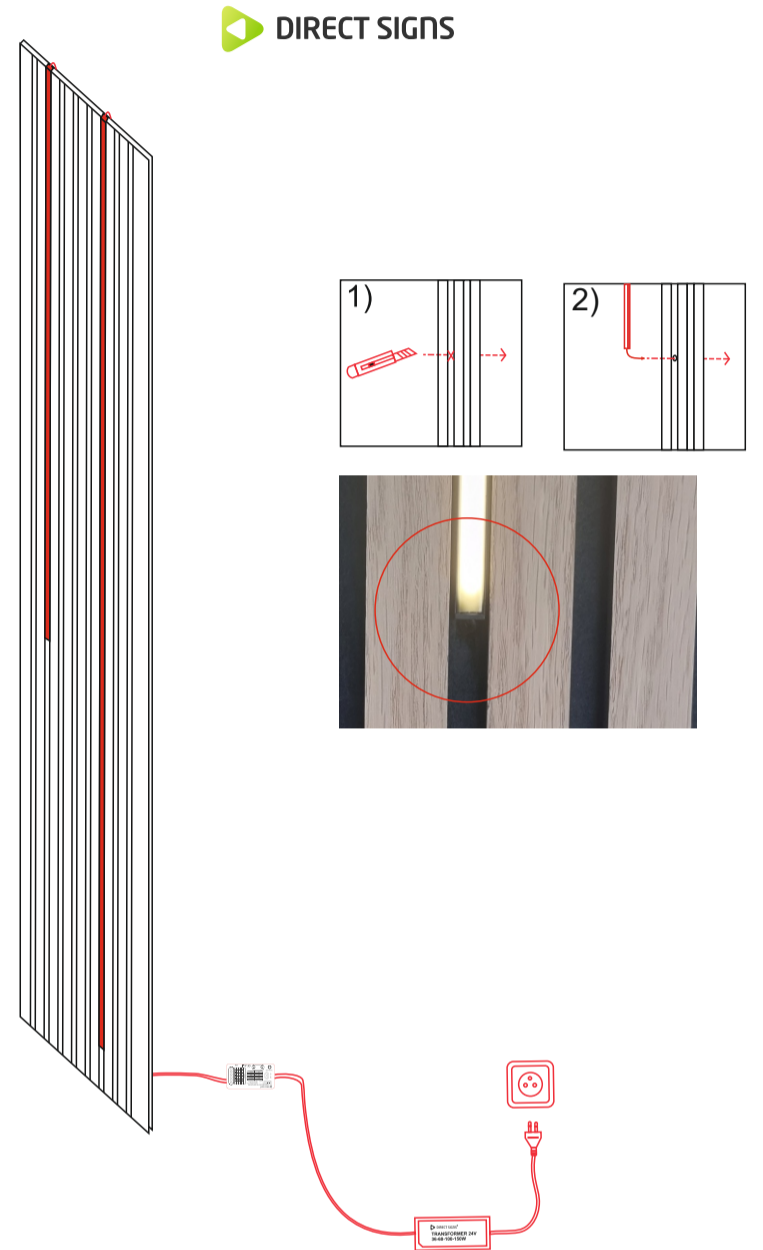

Set-Z01230788

# LED PROFILE AKUS. 3000K 1m (LED CONTROLLER ZIGBEE)

LED PROFILE AKUS

3000K