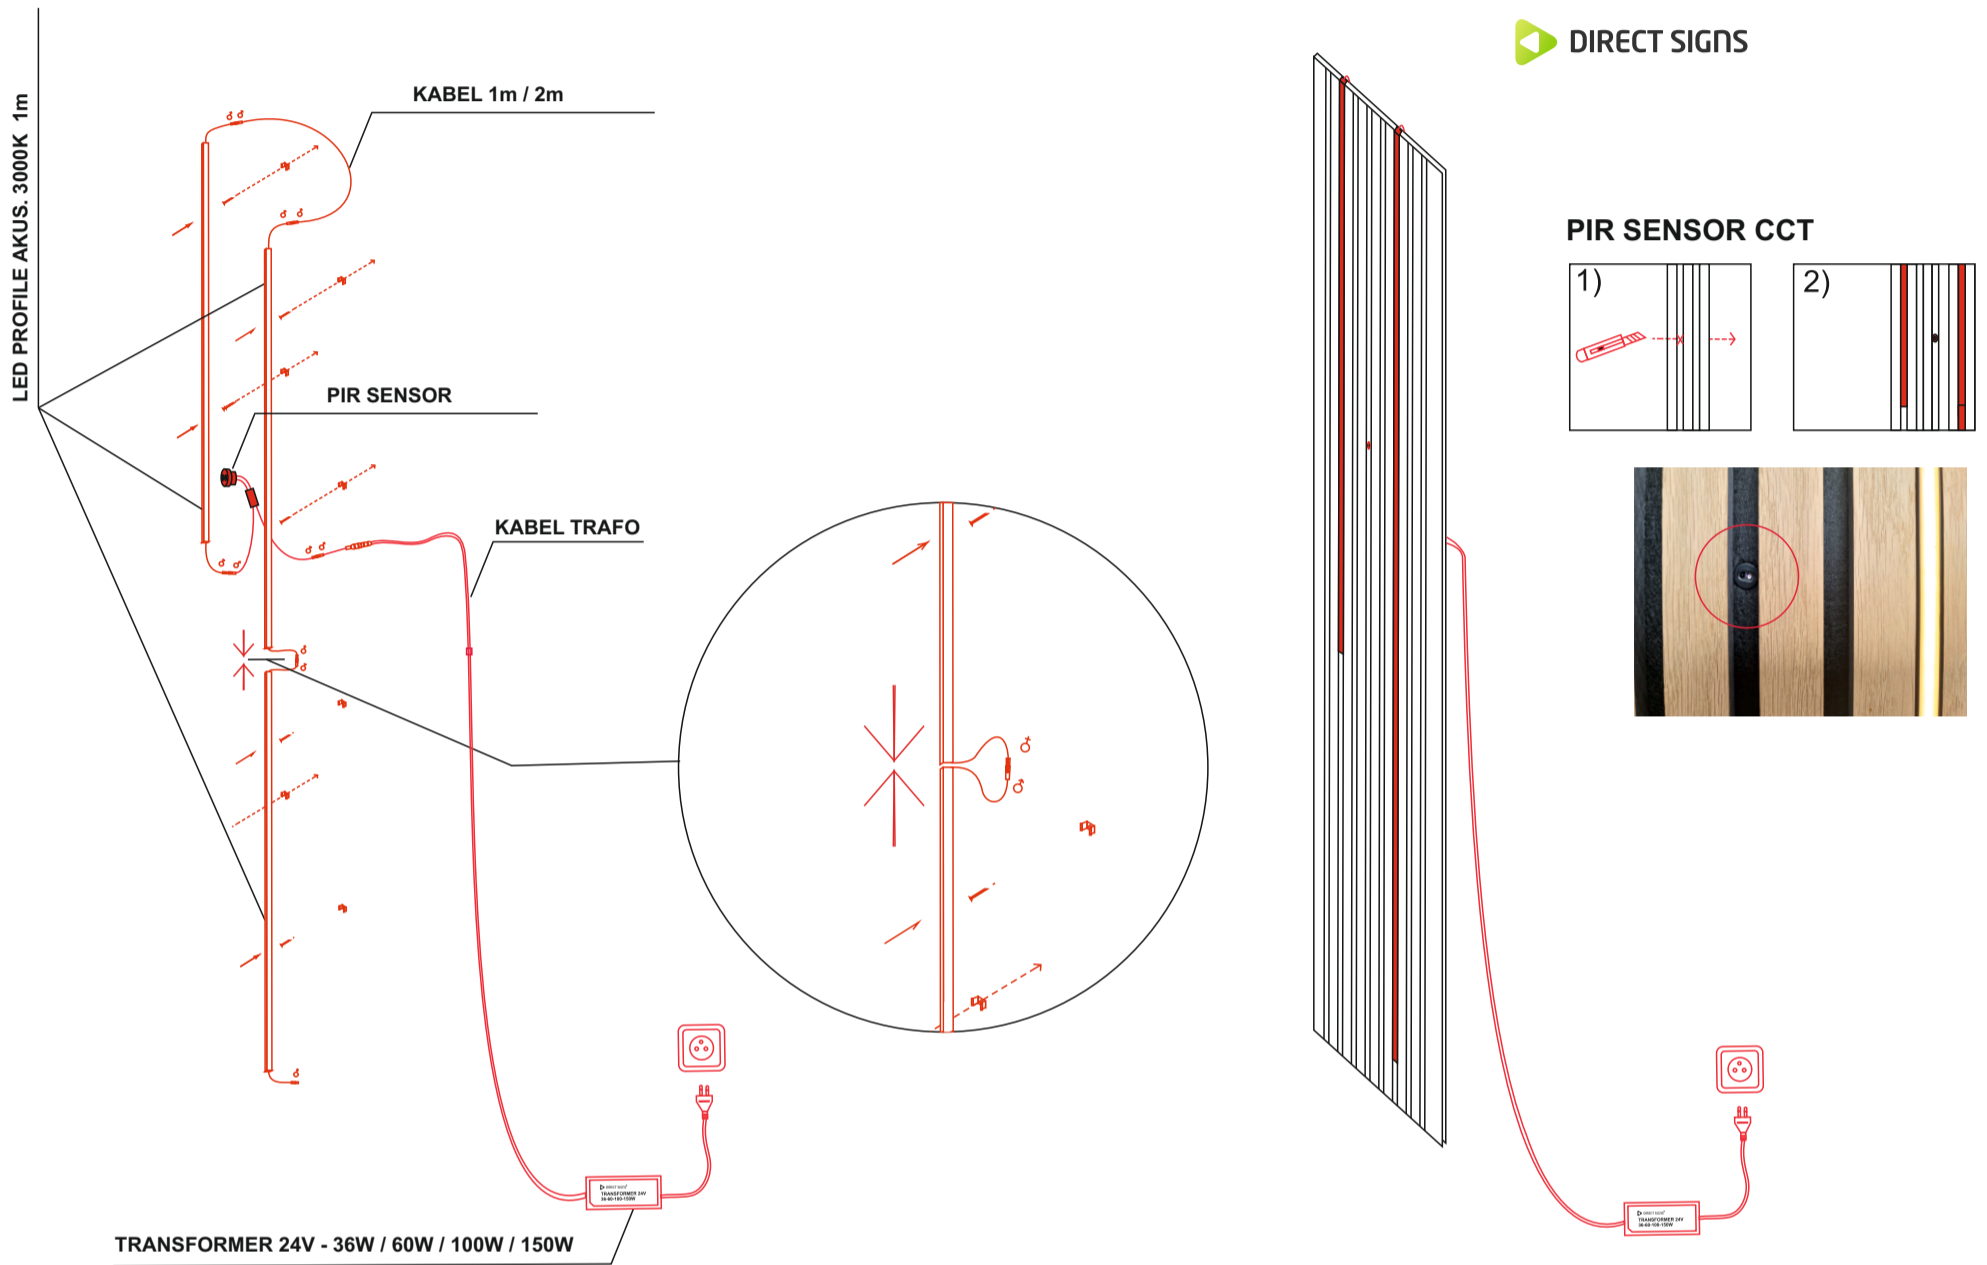

Set-Z01230788

# LED PROFILE AKUS. 3000K 1m (PIR SENSOR)

LED PROFILE AKUS

3000K