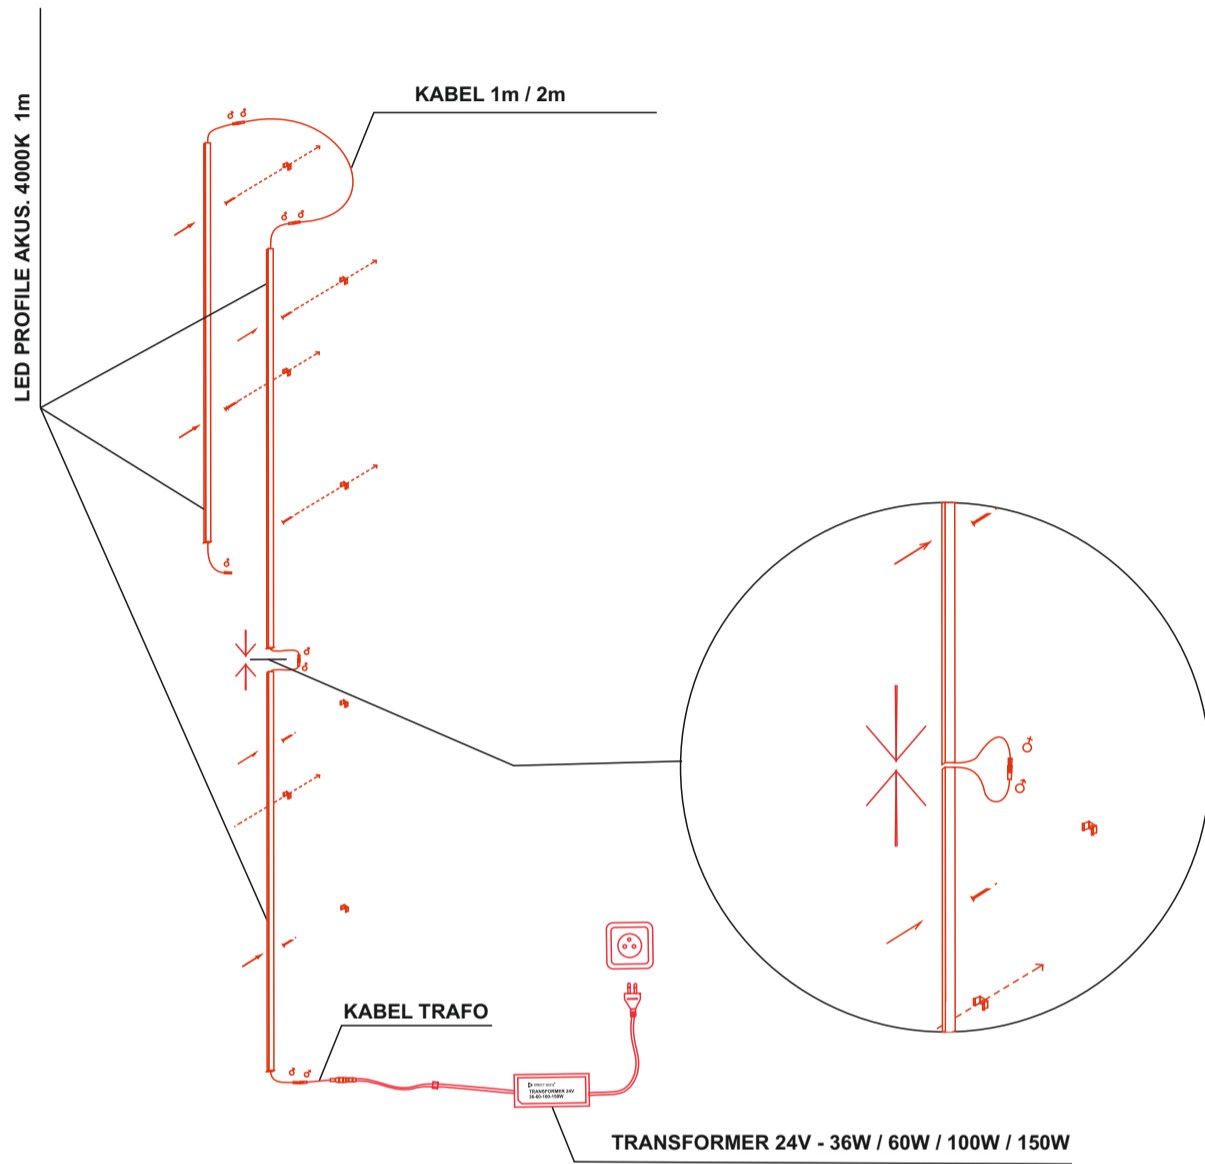

Set-Z01230787

LED PROFILE AKUS. 4000K 1m

DIRECT SIGNS

LED PROFILE AKUS

4000K