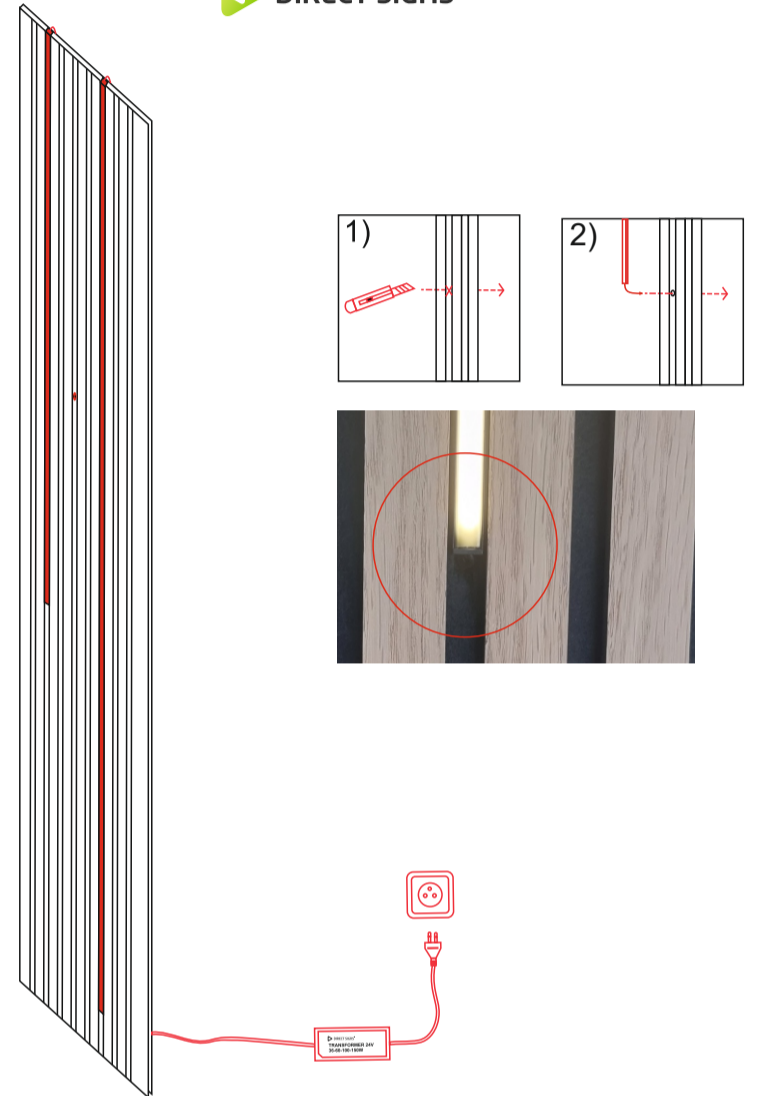

Set-Z01230787

LED PROFILE AKUS. 4000K 1m

DIRECT SIGNS

LED PROFILE AKUS

4000K