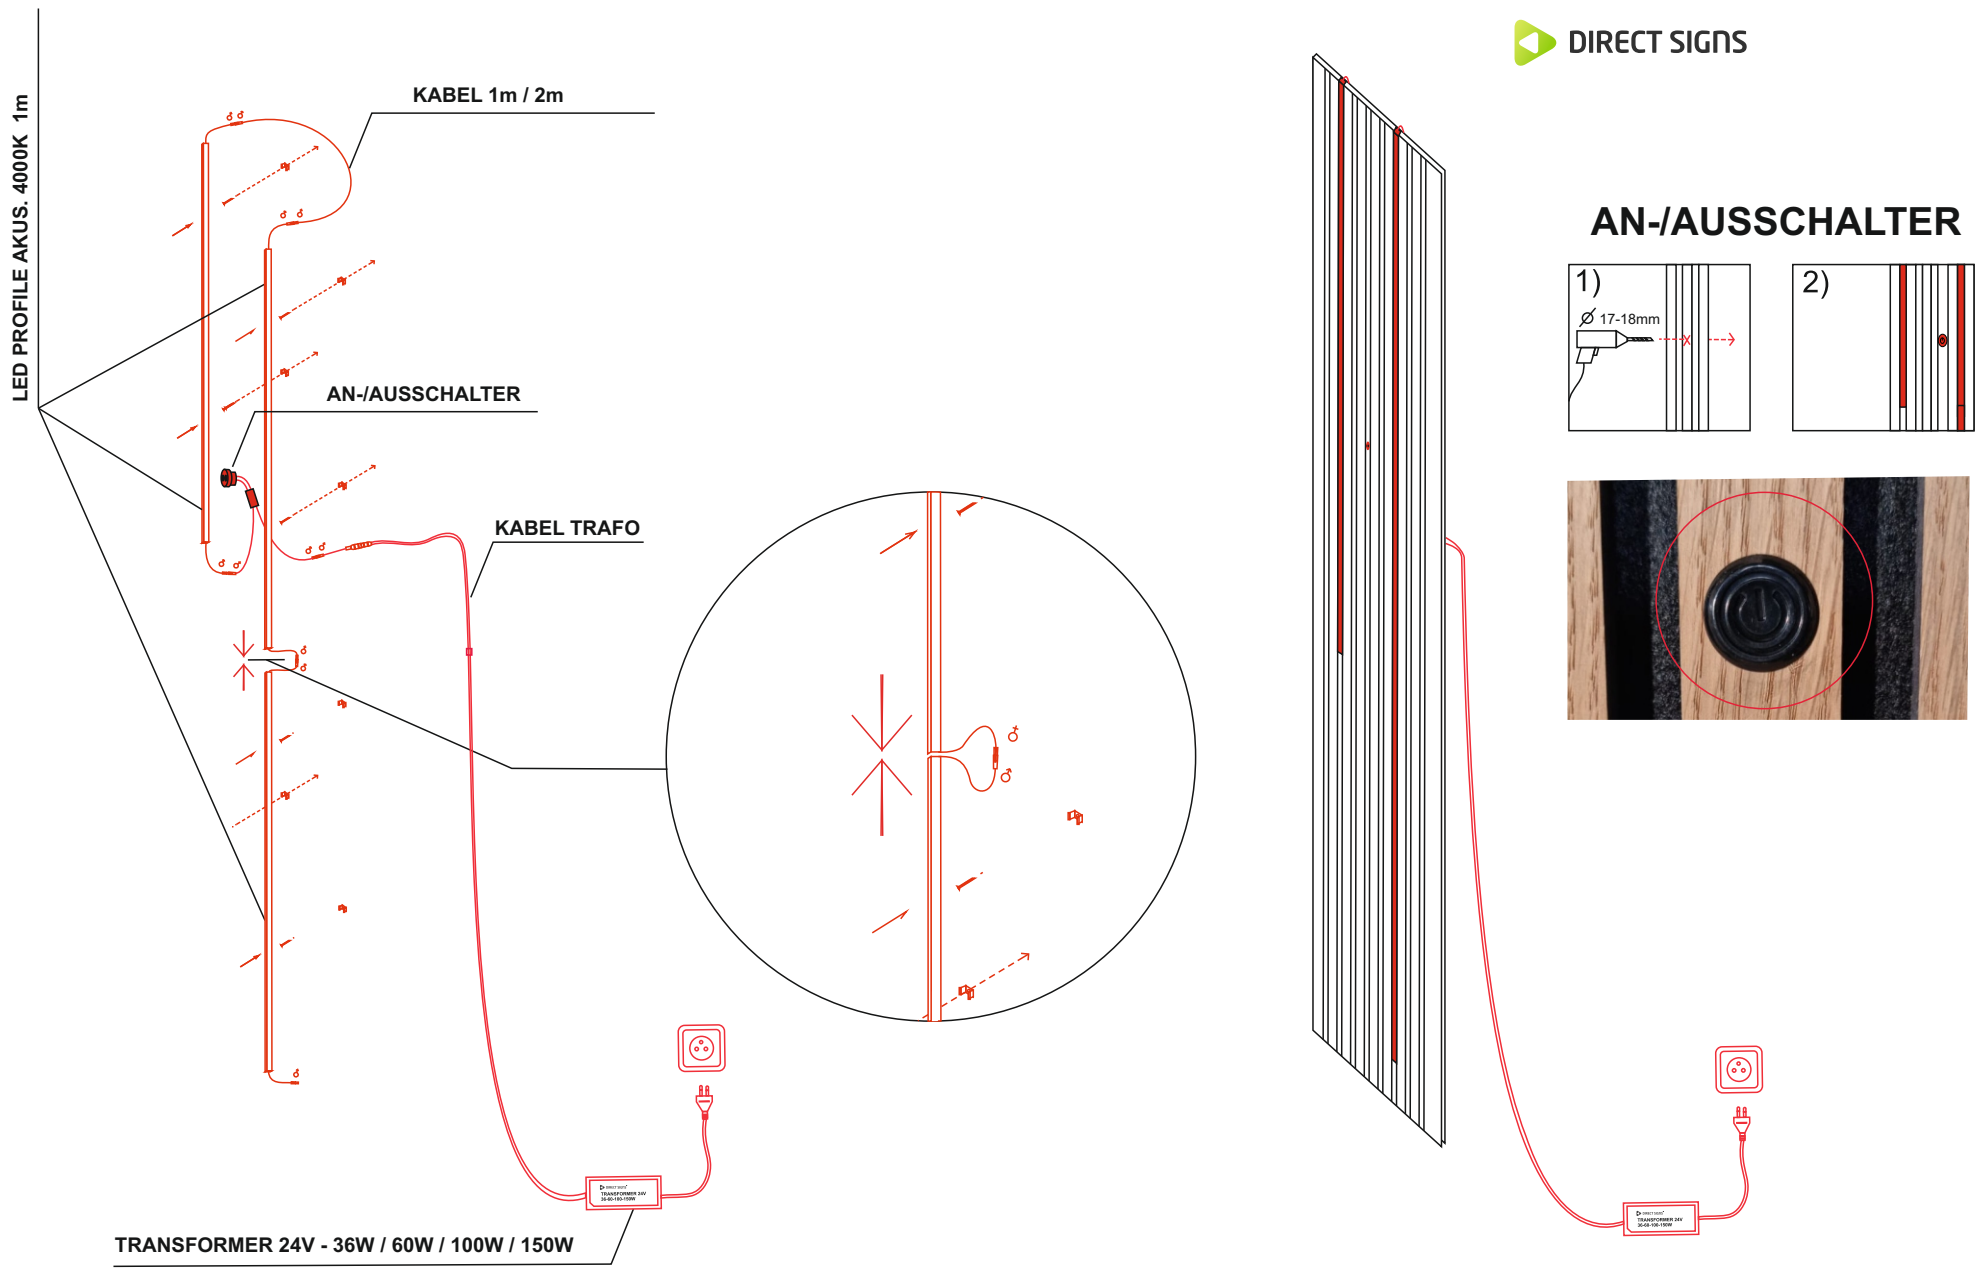

Set-Z01230787

LED PROFILE AKUS. 4000K 1m (AN-/AUSSCHALTER)

LED PROFILE AKUS

4000K