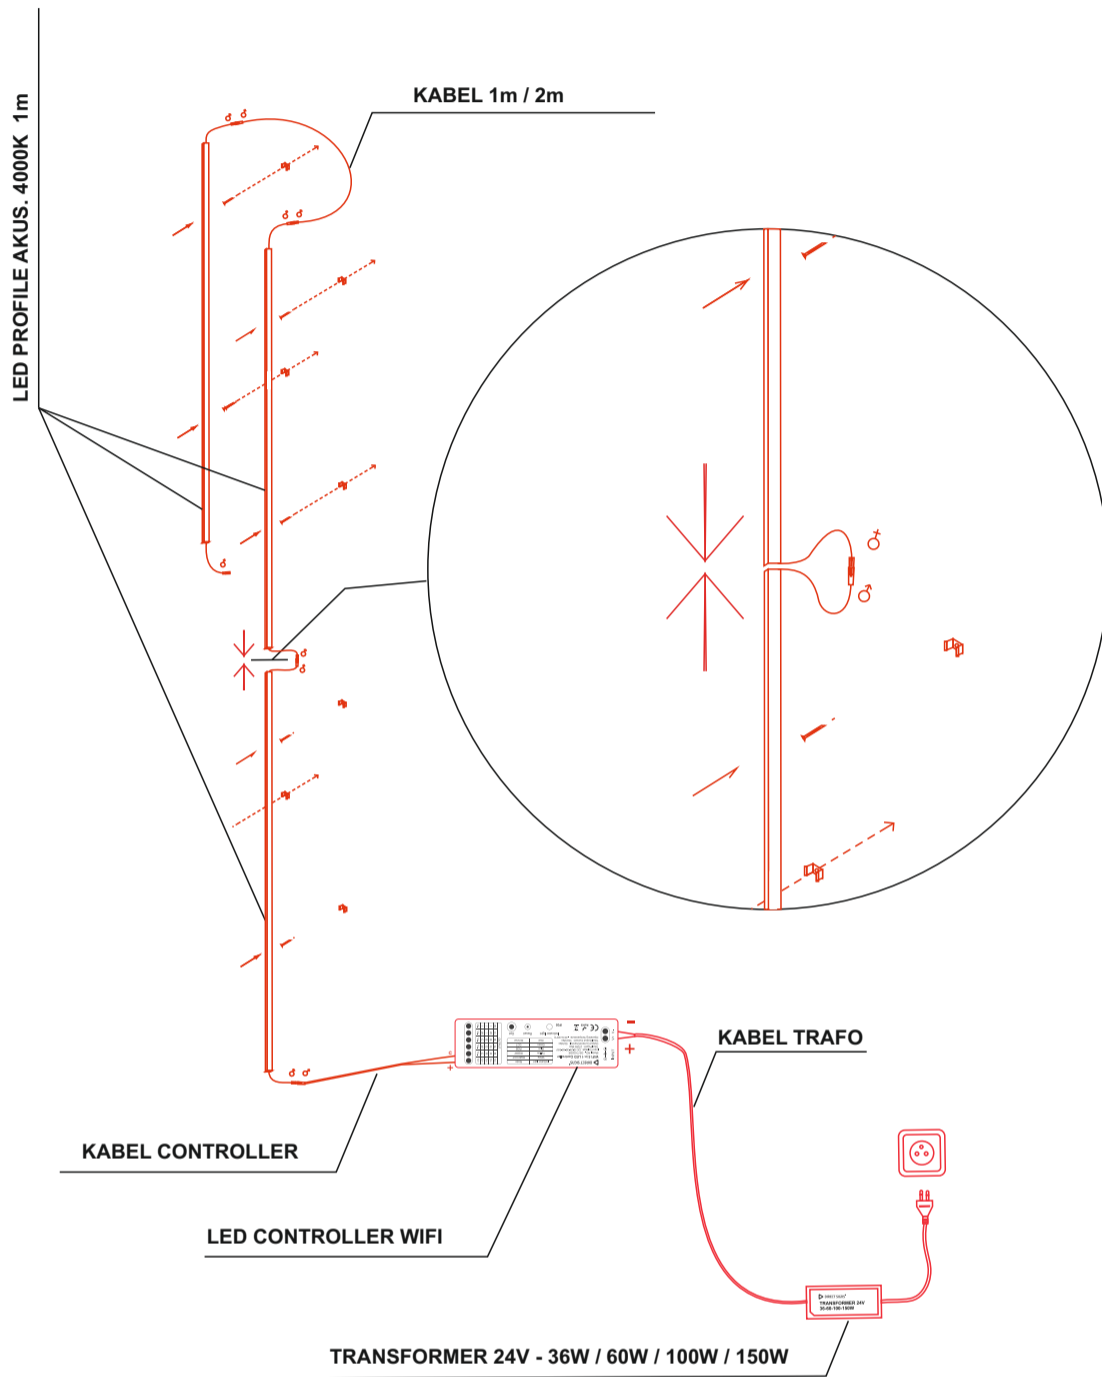

Set-Z01230787

LED PROFILE AKUS. 4000K 1m (LED CONTROLLER WIFI TUYA)

DIRECT SIGNS

LED PROFILE AKUS

4000K