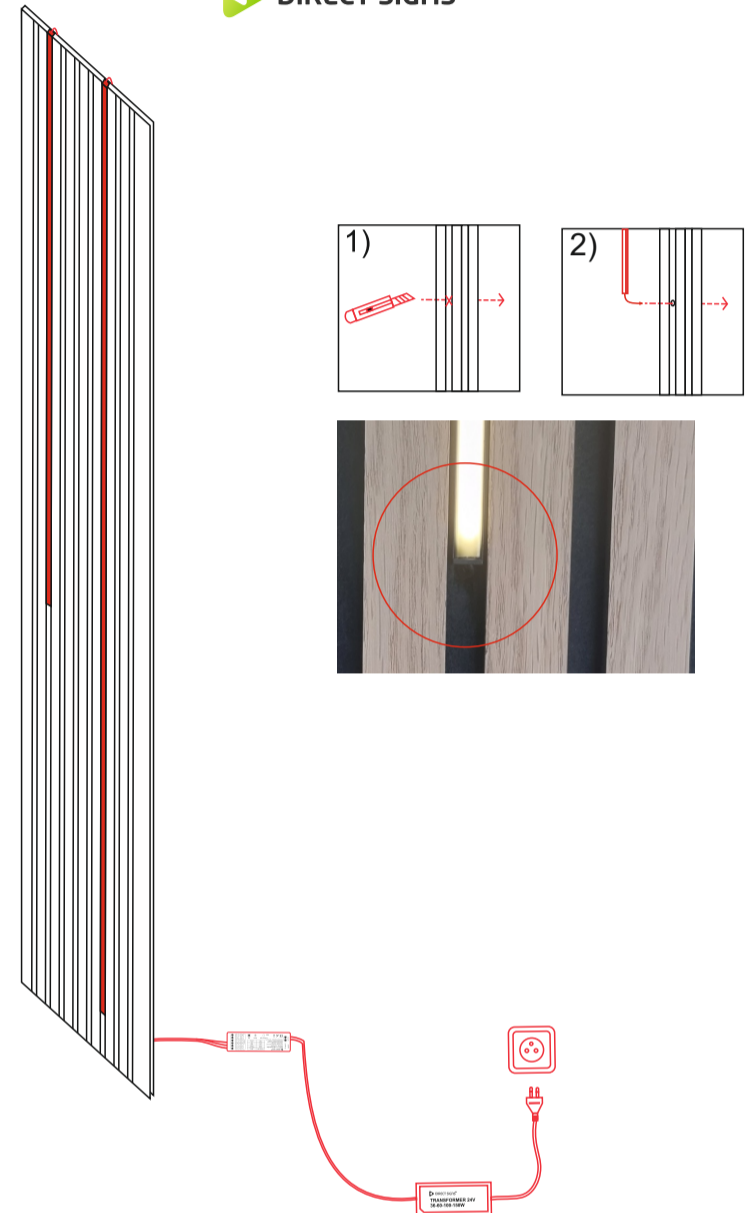

Set-Z01230787

LED PROFILE AKUS. 4000K 1m (LED CONTROLLER WIFI TUYA)

DIRECT SIGNS

LED PROFILE AKUS

4000K