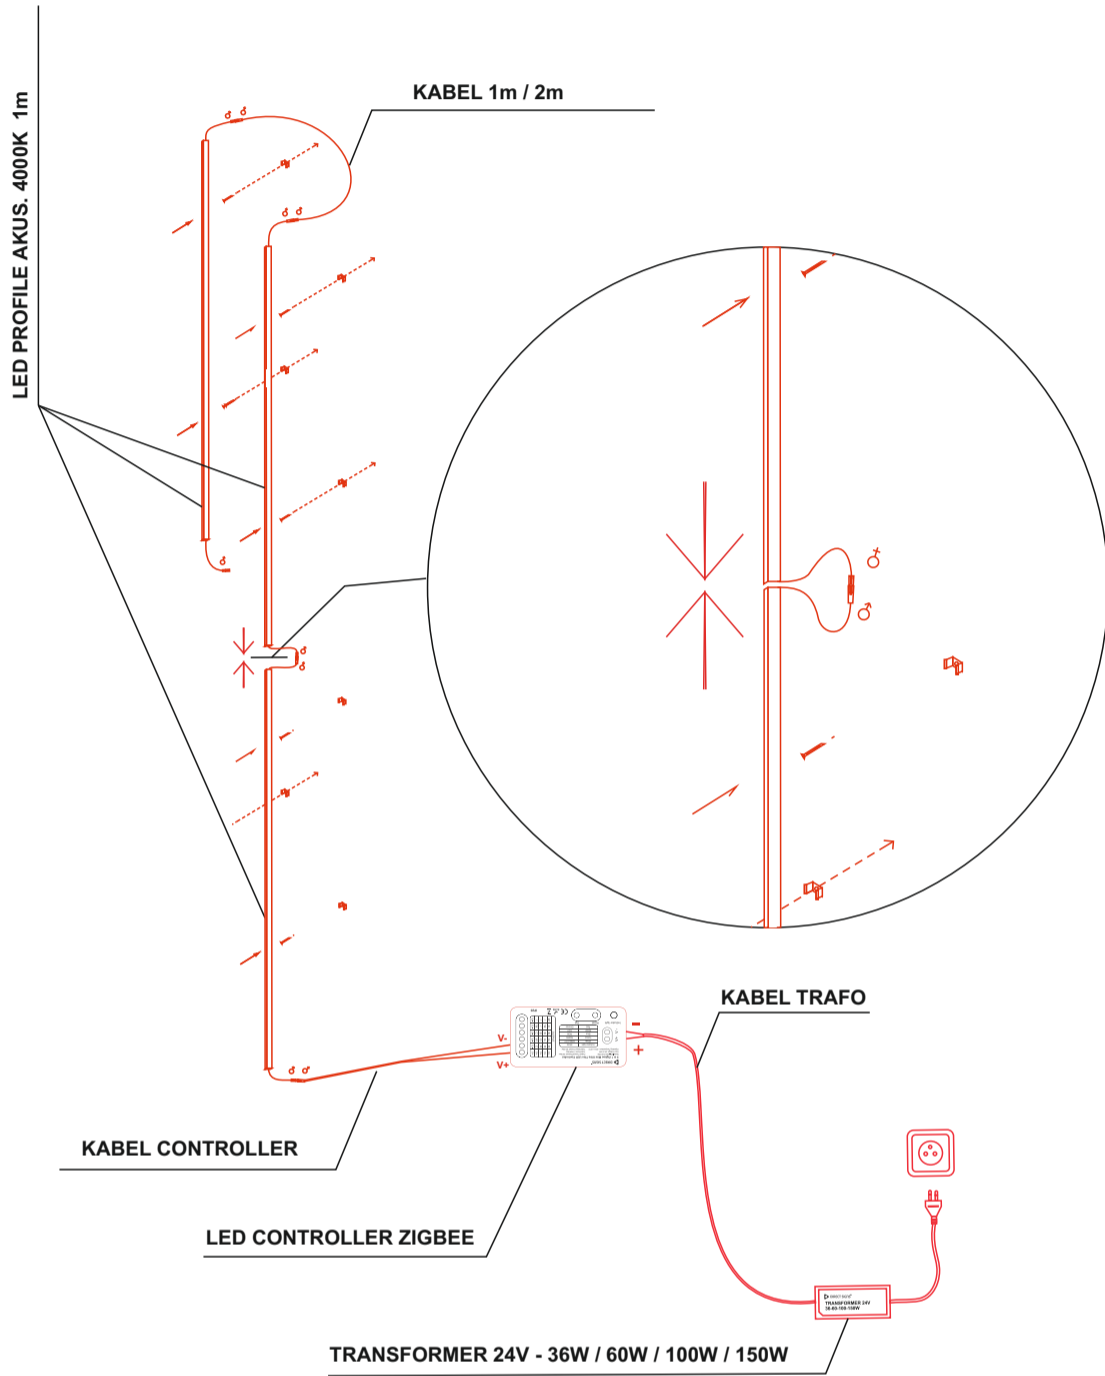

Set-Z01230787

LED PROFILE AKUS. 4000K 1m (LED CONTROLLER ZIGBEE)

DIRECT SIGNS

LED PROFILE AKUS

4000K