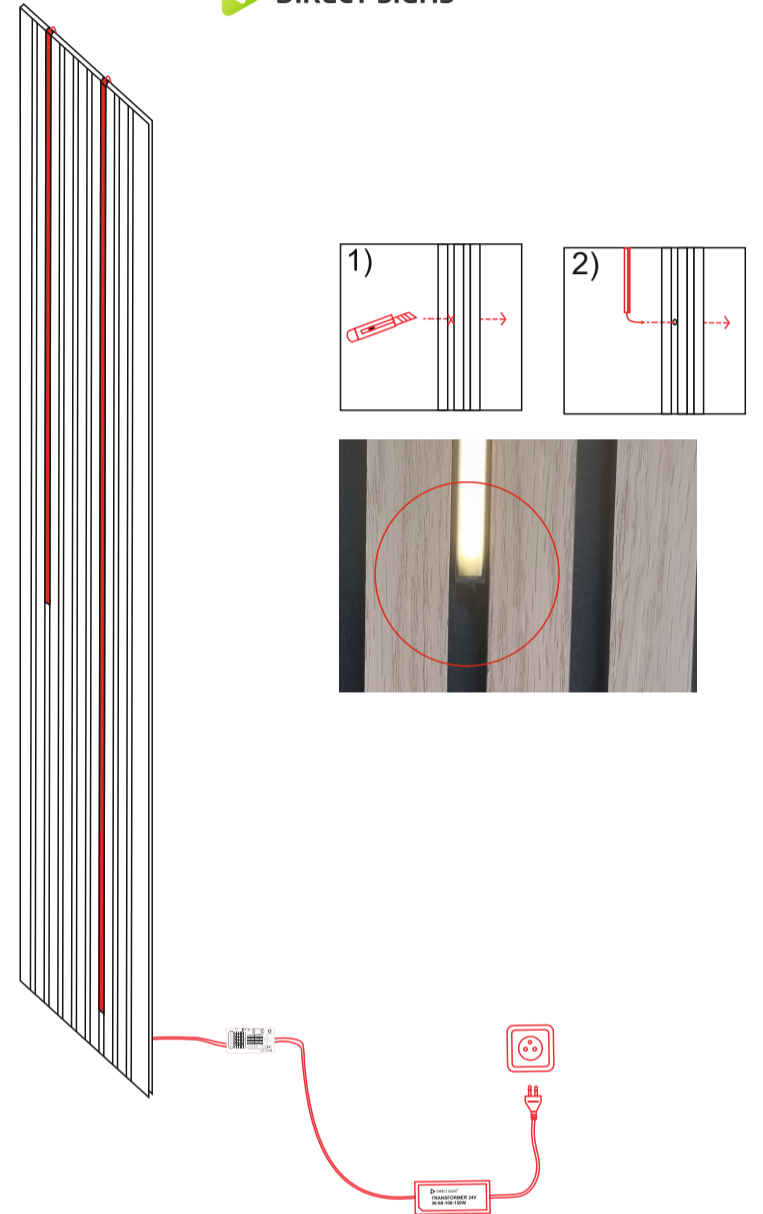

Set-Z01230787

LED PROFILE AKUS. 4000K 1m (LED CONTROLLER ZIGBEE)

DIRECT SIGNS

LED PROFILE AKUS

4000K