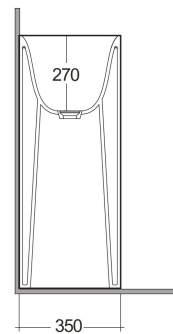

RAK-PETIT - PETFS23600AWHA

Wash basin | Free Standing

RAK
CERAMICS

TECHNICAL SPECIFICATIONS

Suite:	RAK-Petit
Type:	Free Standing
Dimensions:	360 x 360 mm
Color:	Alpine White
Shape of basin:	Square

Code	Name
PETFS23600AWHA	RAK-PETIT SUARED FREE STANDING WASHBASIN 36 CM W/O TAP HOLE - PETFS23600AWHA

Dimensions: All dimensions in mm. Tolerance of vitreous china & fireclay items: $\pm 5\%$ for below 200mm and $\pm 3\%$ for above 200mm; for all other items tolerance $\pm 1\%$. Note: Due to a continuing development program to improve design and performance, the manufacturer reserves all rights to vary specifications without prior information. Please note accessories are for photographic use only.