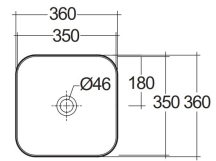

RAK-PETIT - PETFS23600AWHA

Wash basin | Free Standing

RAK
CERAMICS

TECHNICAL SPECIFICATIONS

Suite:	RAK-Petit
Type:	Free Standing
Dimensions:	360 x 360 mm
Color:	Alpine White
Shape of basin:	Square

Code	Name
PETFS23600AWHA	RAK-PETIT SUARED FREE STANDING WASHBASIN 36 CM W/O TAP HOLE - PETFS23600AWHA

Dimensions: All dimensions in mm. Tolerance of vitreous china & fireclay items: $\pm 5\%$ for below 200mm and $\pm 3\%$ for above 200mm; for all other items tolerance $\pm 1\%$. Note: Due to a continuing development program to improve design and performance, the manufacturer reserves all rights to vary specifications without prior information. Please note accessories are for photographic use only.