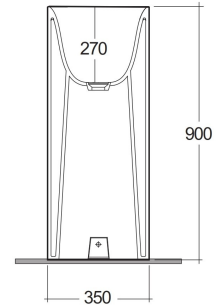

RAK-PETIT - PETFS23600AWHA

Wash basin | Free Standing

RAK
CERAMICS

TECHNICAL SPECIFICATIONS

Suite:	RAK-Petit
Type:	Free Standing
Dimensions:	360 x 360 mm
Color:	Alpine White
Shape of basin:	Square

Code	Name
PETFS23600AWHA	RAK-PETIT SUARED FREE STANDING WASHBASIN 36 CM W/O TAP HOLE - PETFS23600AWHA

Dimensions: All dimensions in mm. Tolerance of vitreous china & fireclay items: $\pm 5\%$ for below 200mm and $\pm 3\%$ for above 200mm; for all other items tolerance $\pm 1\%$. Note: Due to a continuing development program to improve design and performance, the manufacturer reserves all rights to vary specifications without prior information. Please note accessories are for photographic use only.