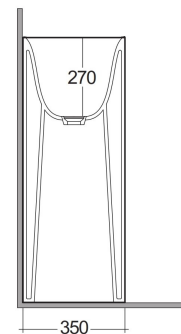

RAK-PETIT - PETFS13600AWHA

Wash basin | Free Standing

RAK
CERAMICS

TECHNICAL SPECIFICATIONS

Suite:	RAK-Petit
Type:	Free Standing
Dimensions:	360 x 360 mm
Color:	Alpine White
Shape of basin:	Round

Code	Name
PETFS13600AWHA	RAK-PETIT ROUND FREE STANDING WASHBASIN 36 CM W/O TAP HOLE - PETFS13600AWHA

Dimensions: All dimensions in mm. Tolerance of vitreous china & fireclay items: $\pm 5\%$ for below 200mm and $\pm 3\%$ for above 200mm; for all other items tolerance $\pm 1\%$. Note: Due to a continuing development program to improve design and performance, the manufacturer reserves all rights to vary specifications without prior information. Please note accessories are for photographic use only.