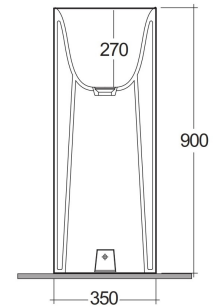

RAK-PETIT - PETFS13600AWHA

Wash basin | Free Standing

RAK
CERAMICS

TECHNICAL SPECIFICATIONS

Suite:	RAK-Petit
Type:	Free Standing
Dimensions:	360 x 360 mm
Color:	Alpine White
Shape of basin:	Round

Code	Name
PETFS13600AWHA	RAK-PETIT ROUND FREE STANDING WASHBASIN 36 CM W/O TAP HOLE - PETFS13600AWHA

Dimensions: All dimensions in mm. Tolerance of vitreous china & fireclay items: $\pm 5\%$ for below 200mm and $\pm 3\%$ for above 200mm; for all other items tolerance $\pm 1\%$. Note: Due to a continuing development program to improve design and performance, the manufacturer reserves all rights to vary specifications without prior information. Please note accessories are for photographic use only.