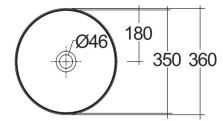

RAK-PETIT - PETFS13600AWHA

Wash basin | Free Standing

RAK
CERAMICS

TECHNICAL SPECIFICATIONS

Suite:	RAK-Petit
Type:	Free Standing
Dimensions:	360 x 360 mm
Color:	Alpine White
Shape of basin:	Round

Code	Name
PETFS13600AWHA	RAK-PETIT ROUND FREE STANDING WASHBASIN 36 CM W/O TAP HOLE - PETFS13600AWHA

Dimensions: All dimensions in mm. Tolerance of vitreous china & fireclay items: $\pm 5\%$ for below 200mm and $\pm 3\%$ for above 200mm; for all other items tolerance $\pm 1\%$. Note: Due to a continuing development program to improve design and performance, the manufacturer reserves all rights to vary specifications without prior information. Please note accessories are for photographic use only.