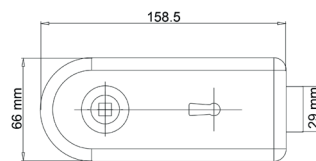

Schlosskasten PZ + Knaufzylinder* Lock case PZ + knob cylinder*