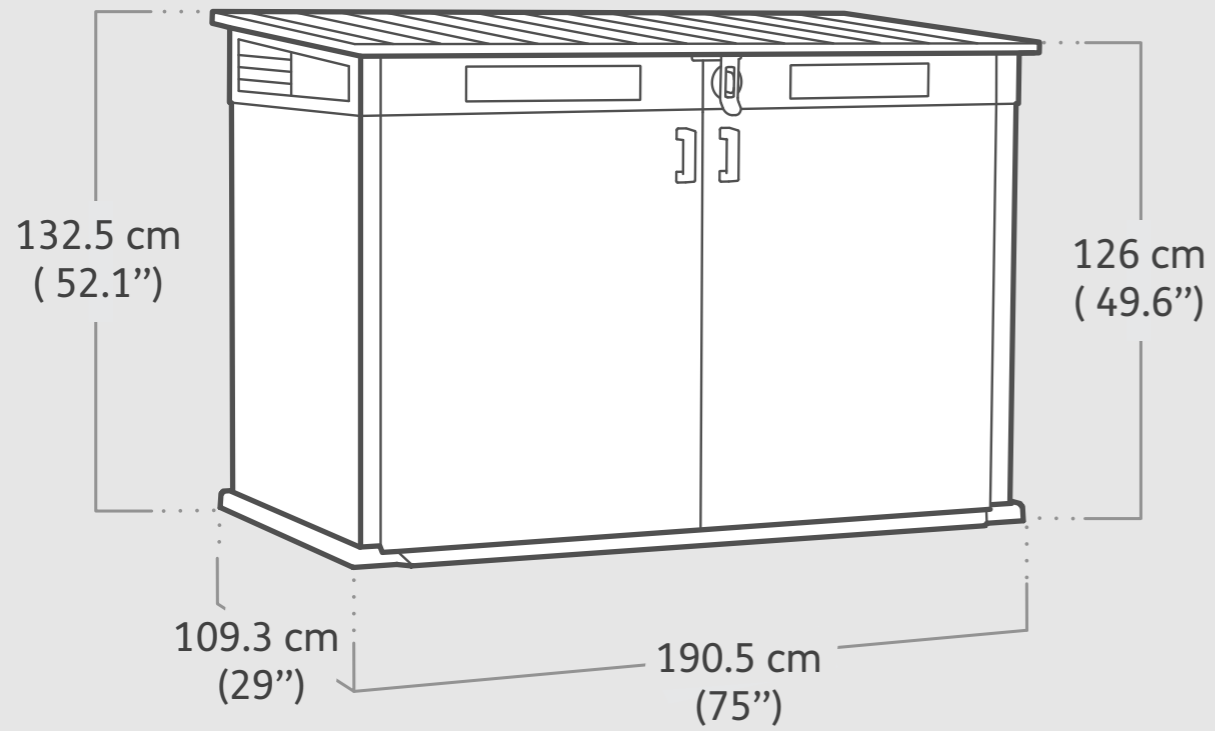

Cortina Mega

Product Dimensions

2020L
71cu.ft