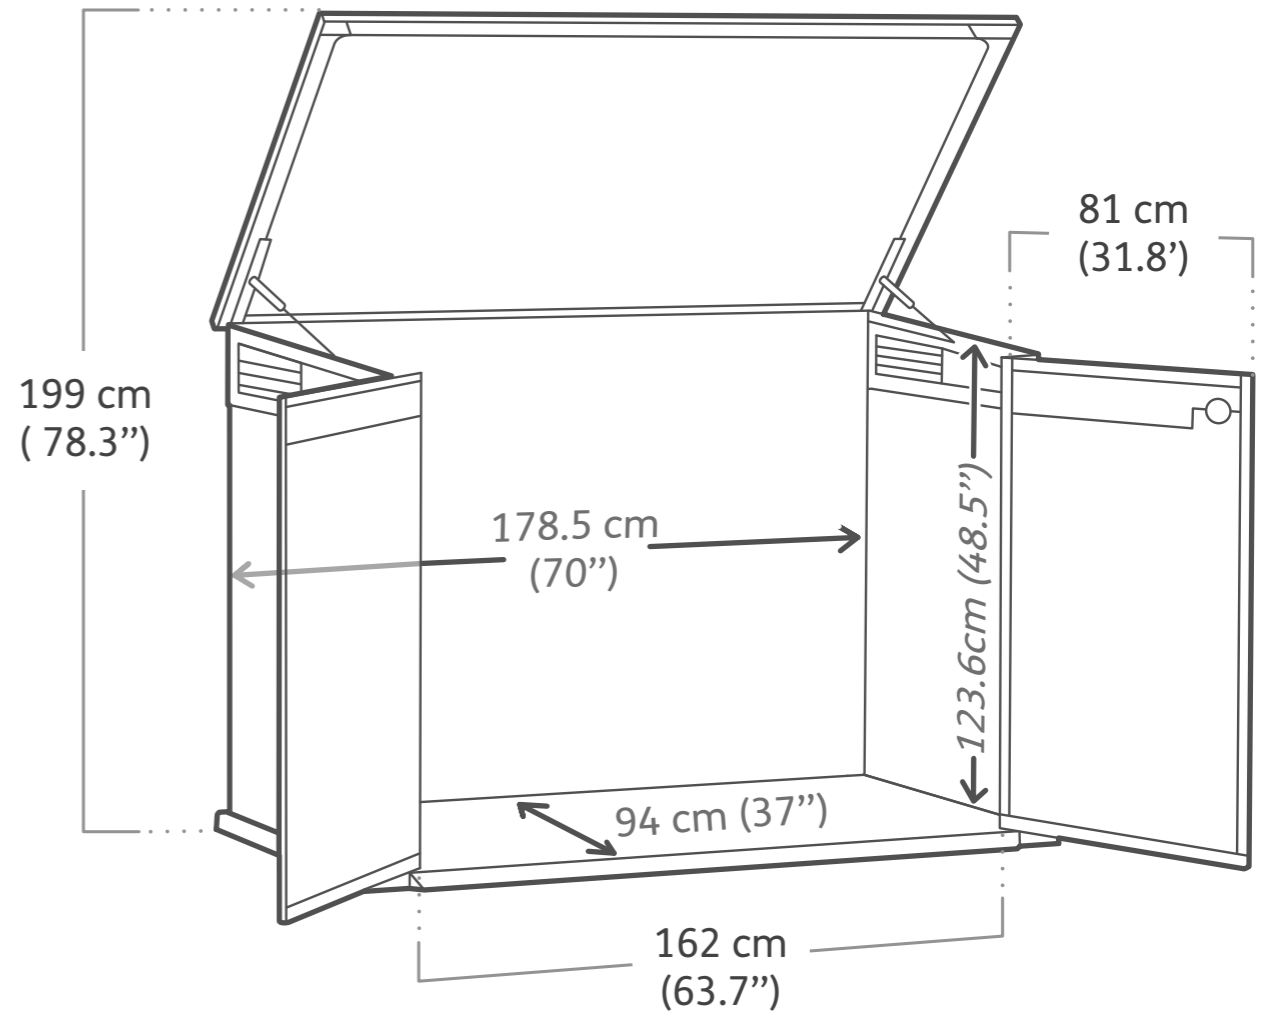

Cortina Mega

Product Dimensions

2020L
71cu.ft