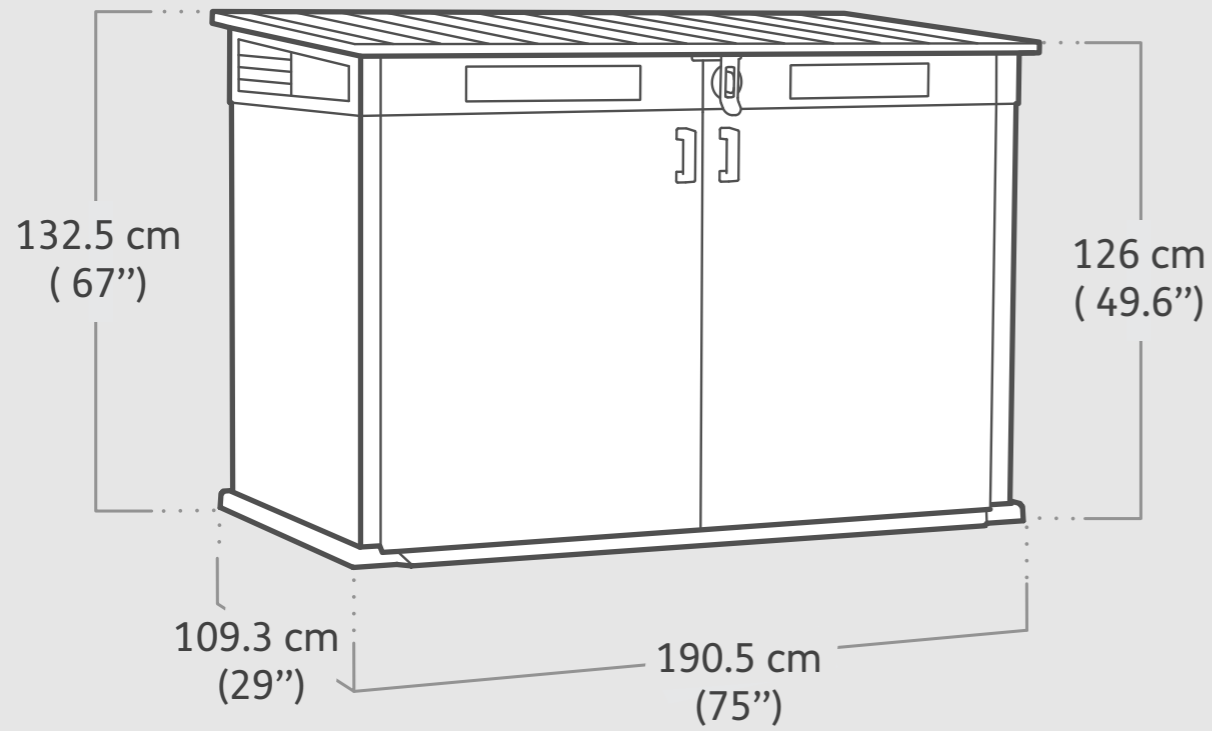

Horizontal Shed

Product Dimensions

2020L
71cu.ft