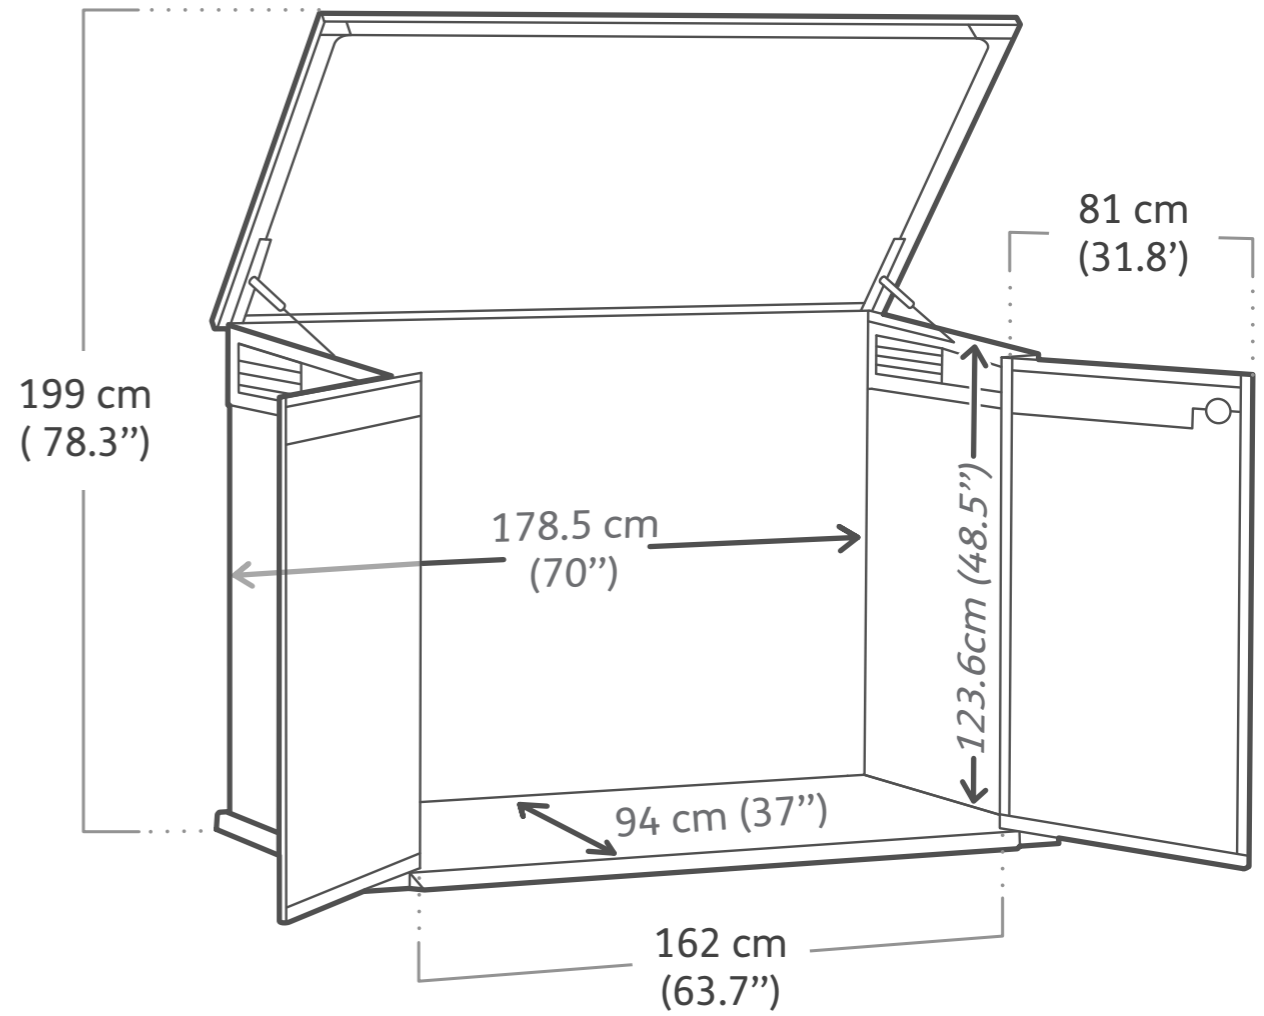

Horizontal Shed

Product Dimensions

2020L
71cu.ft