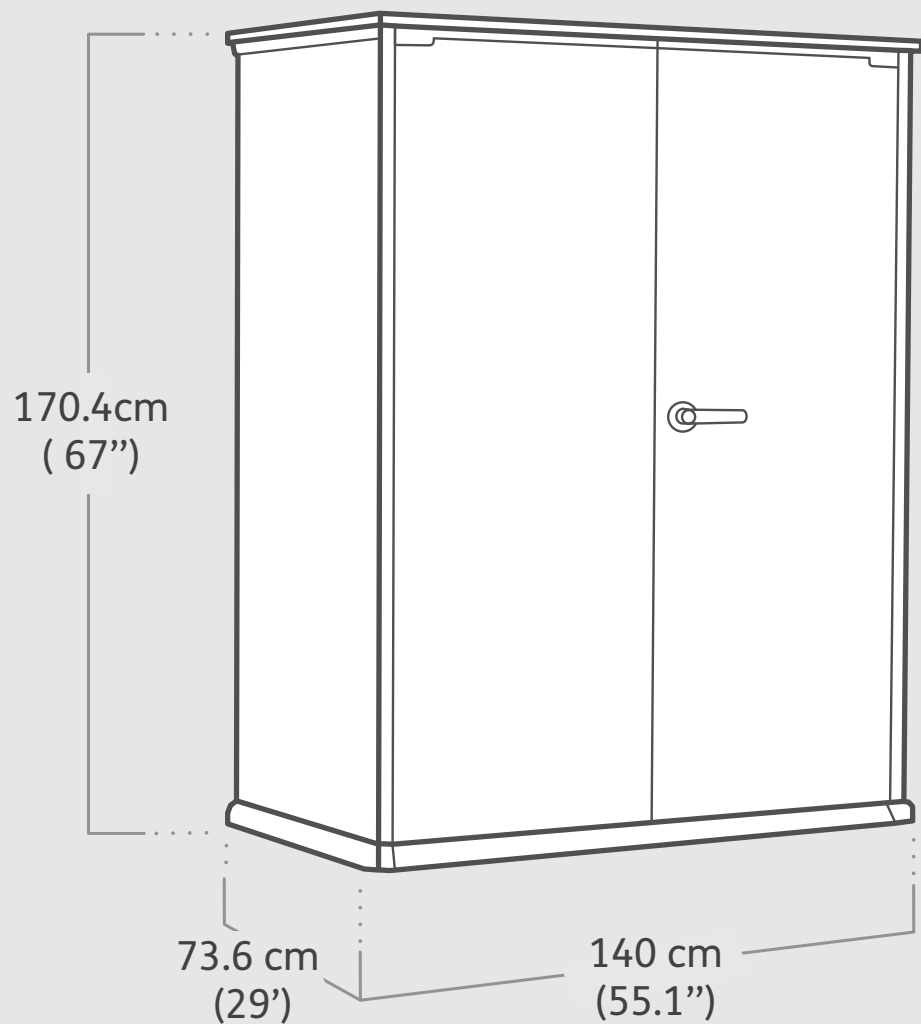

# Vertical Shed

Product Dimensions

1400L  
50cu.ft