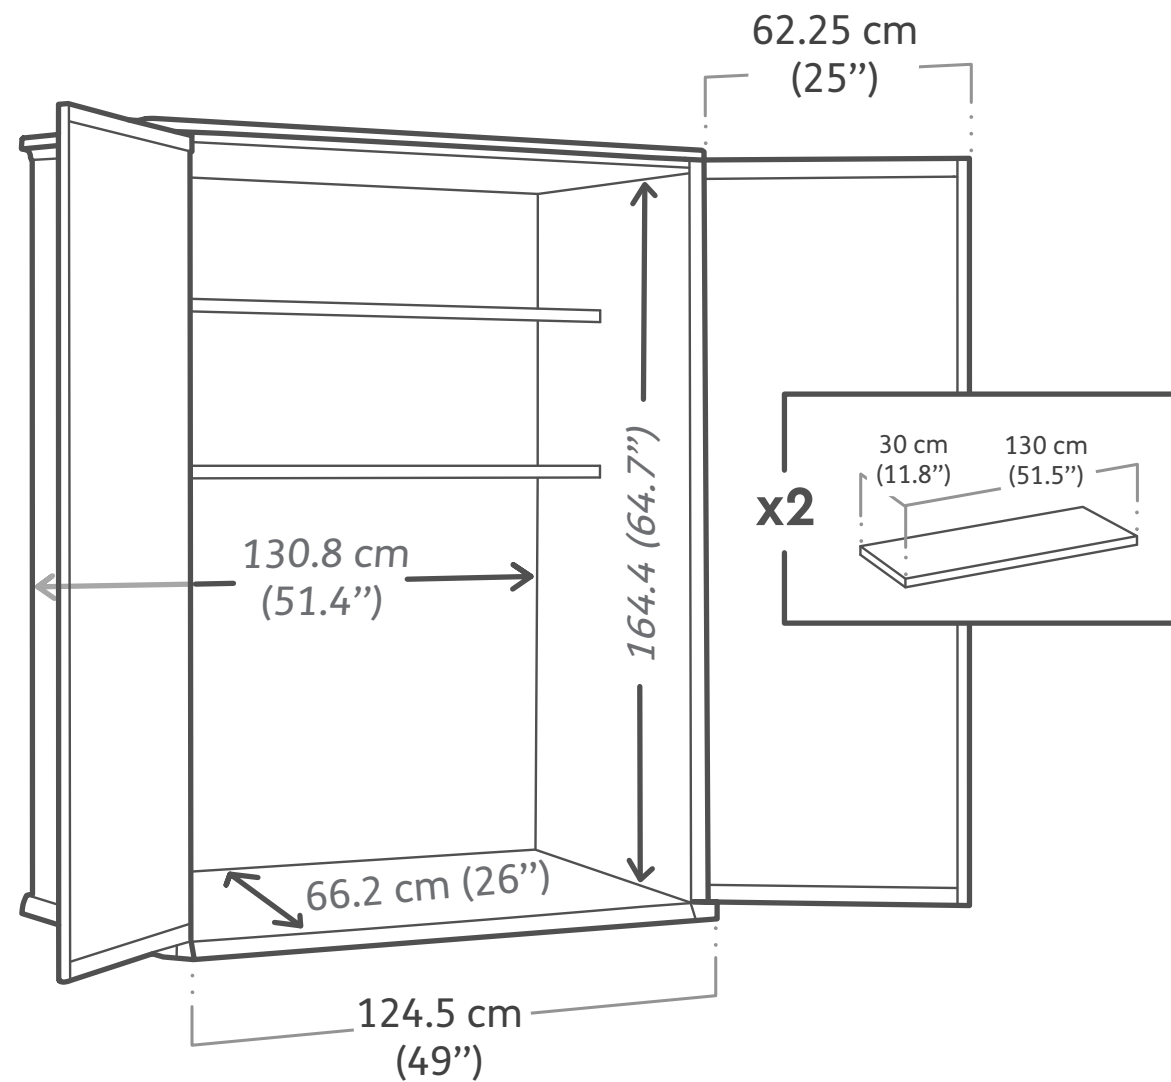

# Vertical Shed

Product Dimensions

1400L  
50cu.ft