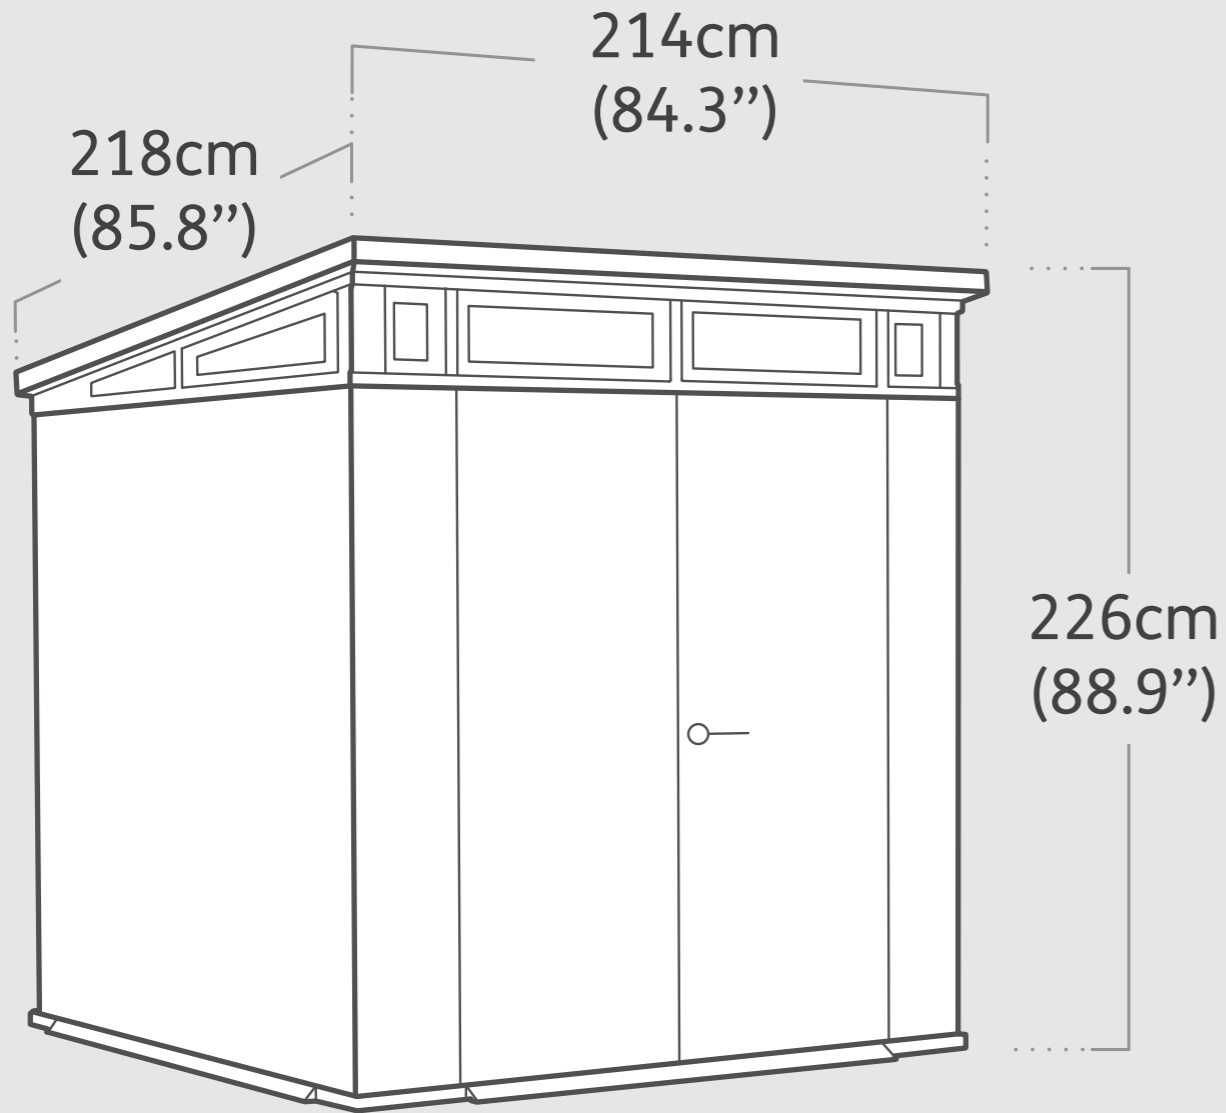

Pent 7x7

Product Dimensions

Interior Dimensions (WxDxH) : 201x201x219.8 cm | 79.1"x79.1"x86.5"