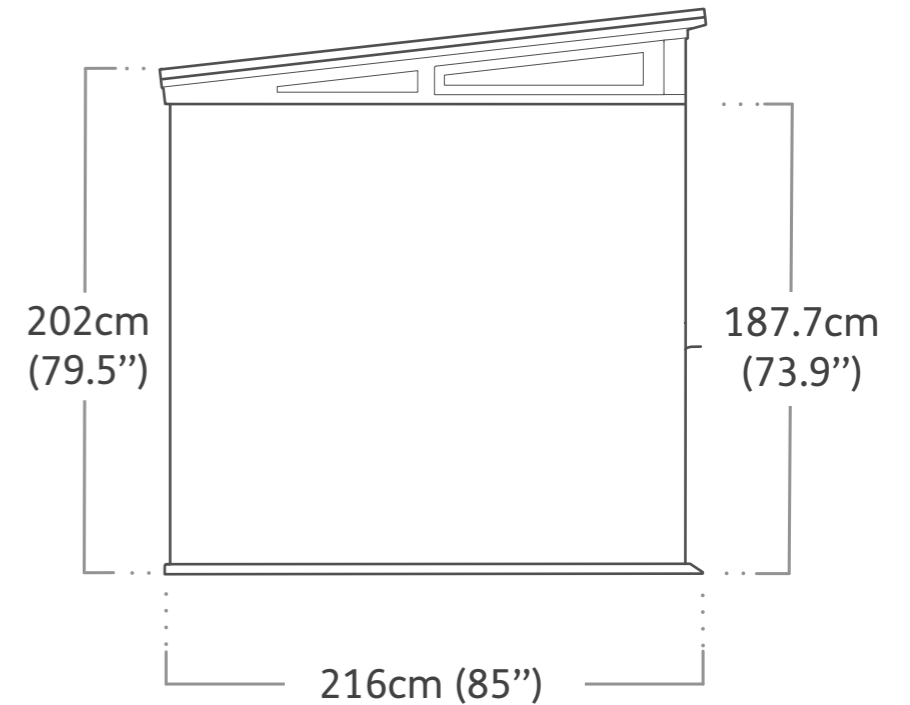

Pent 7x7

Product Dimensions

Interior Dimensions (WxDxH) : 201x201x219.8 cm | 79.1"x79.1"x86.5"