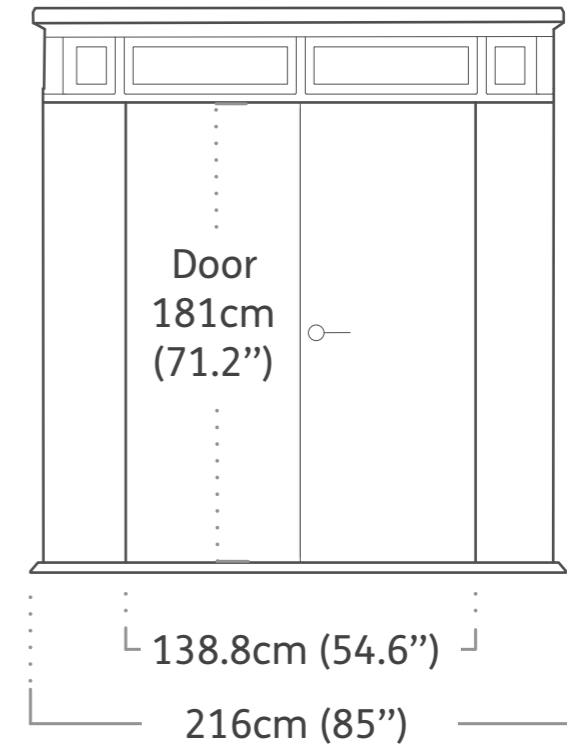

Pent 7x7

Product Dimensions

Interior Dimensions (WxDxH) : 201x201x219.8 cm | 79.1"x79.1"x86.5"