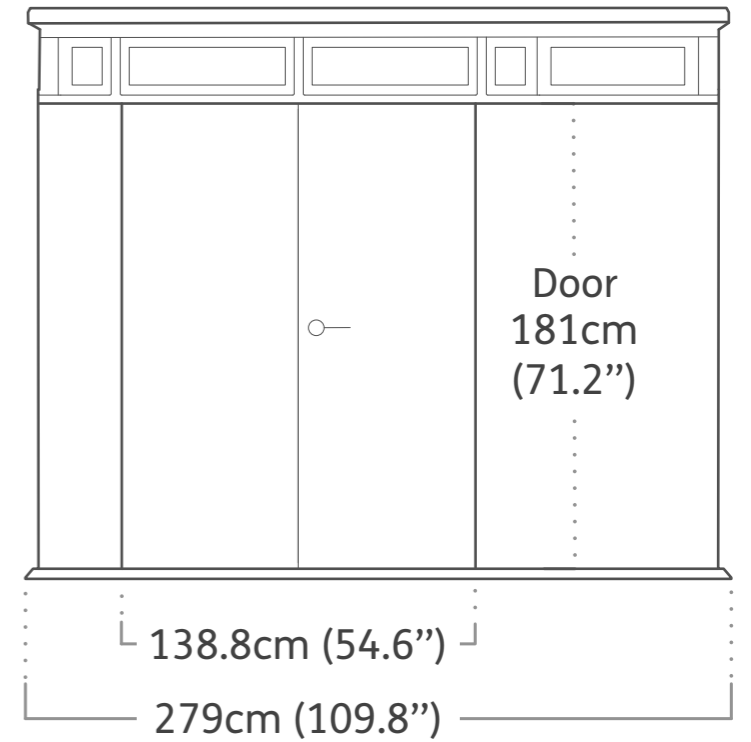

Pent 9x7

Product Dimensions

Interior Dimensions (WxDxH) : 264x201x219.5 cm | 103.9"x79"x86.4"