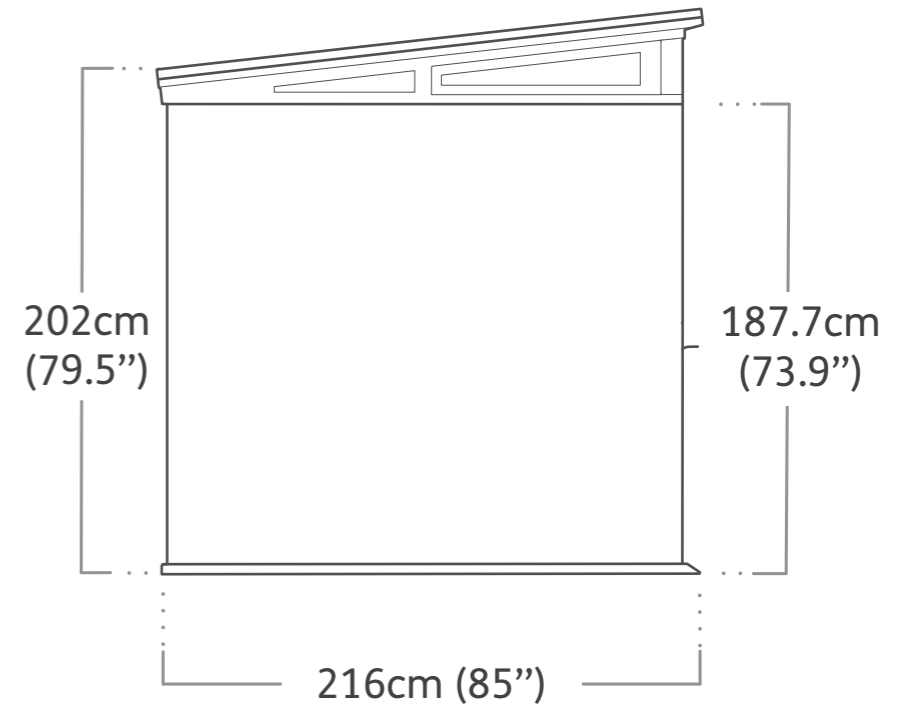

Pent 9x7

Product Dimensions

Interior Dimensions (WxDxH) : 264x201x219.5 cm | 103.9"x79"x86.4"