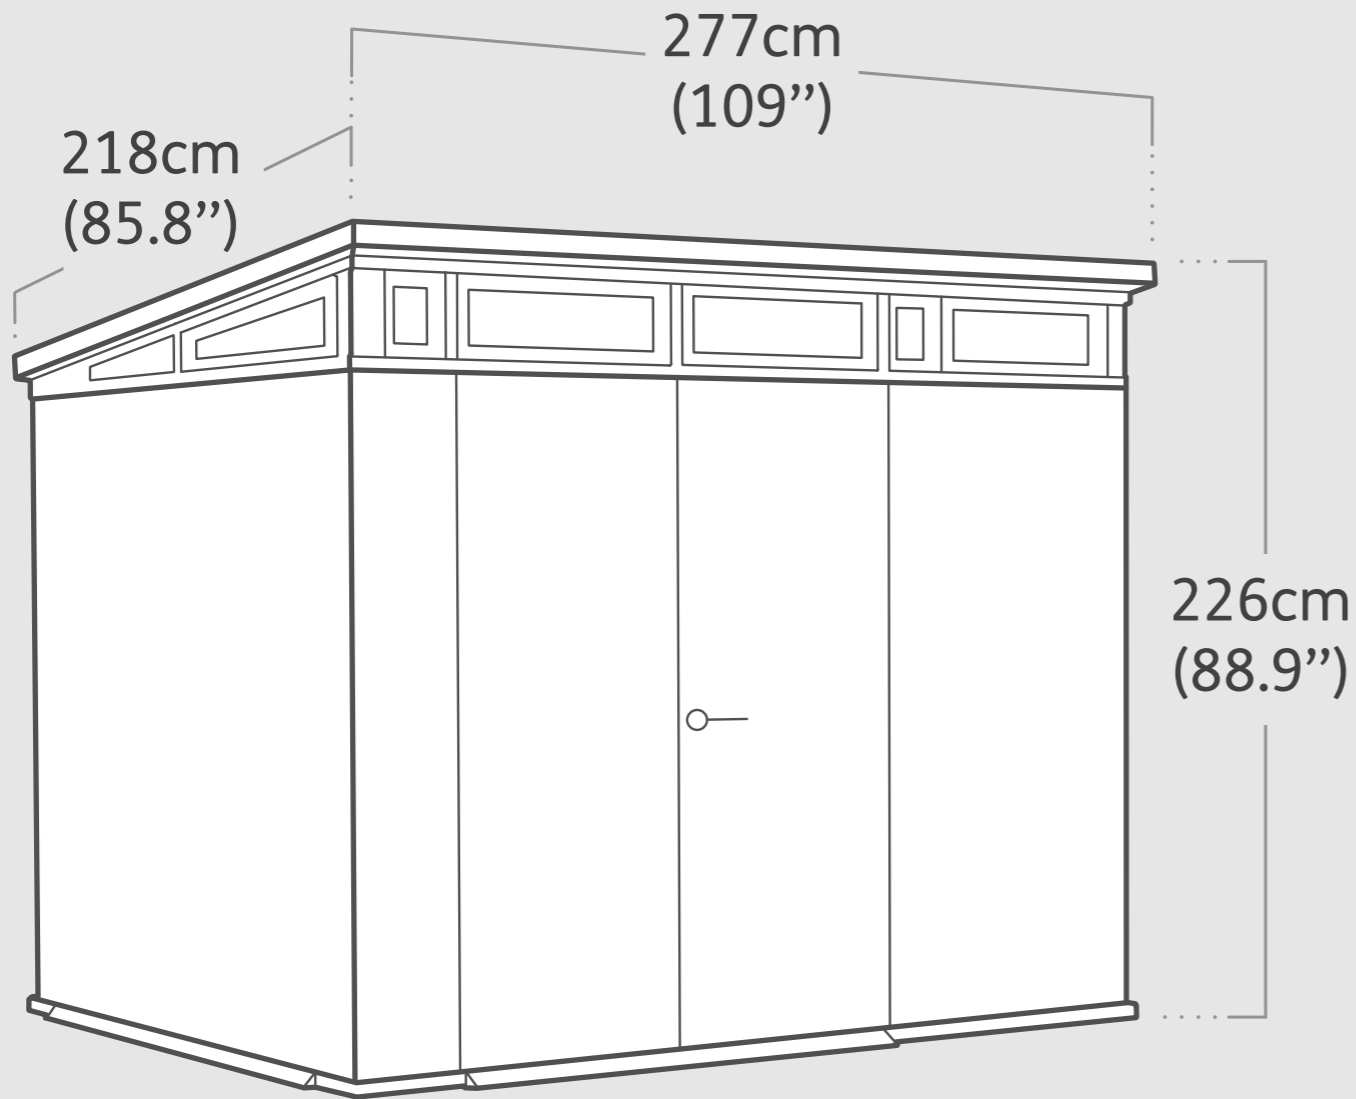

Pent 9x7

Product Dimensions

Interior Dimensions (WxDxH) : 264x201x219.5 cm | 103.9"x79"x86.4"