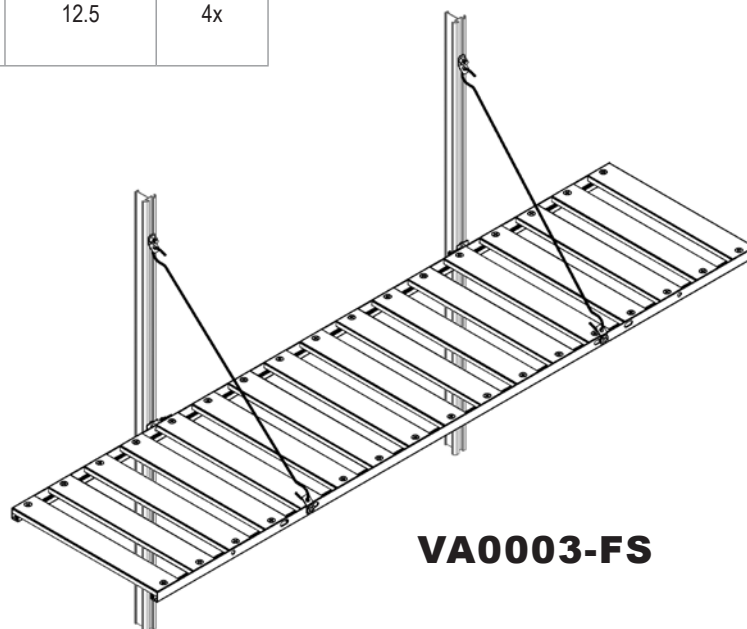

EN Assembly instructions

DE Montageanleitung

FI Kokoonpano-ohjeet

HR Skupština Upute

FR Notice de Montage

IT Istruzioni di Montaggio

BS Skupština Uputstvo

NL Montage Instructies

CS Montážní Návod

RO Instrucțiuni de Asamblare

DA Montagevejledning

PL Instrukcja Montażu

RU Инструкция по Монтажу

SV Monteringsanvisning

SL Navodila za Montažo

UK Інструкція по монтажу

NO Montasjeveiledning

HU Szerelési útmutató

Item No.	Part	Size mm	Quantity
1001		M6 x 12	4x
1002		M6	8x
2001		M6 x 12	4x
6061		Ø 6 / 18	2x
9517		420	2x
9518		12.5	4x

Item No.	Part	Size mm	Quantity
9529		290	17x
9530		1200	2x
9533		3.5 x 16	34x
9545		22	4x
9546		44	2x

E.P.H. Schmidt u. Co. GmbH
Hoefkerstrasse 30
44149 Dortmund
Postfach 170163
44060 Dortmund
Deutschland
Tel.: +49 231 941655 0
Fax: +49 231 941655 99
www.eph-schmidt.de
verkauf@eph-schmidt.de

VA0003-FS

Vitavia
– makes living grow

OPJ A/S
Volderslevvej 36 A
5260 Odense S
Danmark
Tel.: +45 66 15 10 30
Fax: +45 66 15 00 84
www.opj.dk
opj@opj.dk