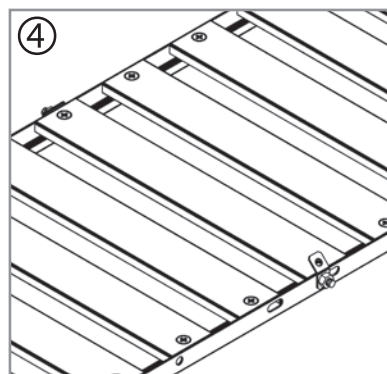

Glazing Width: 719mm - 730mm

Glazing Width : 599mm - 610mm

VA0003-FS