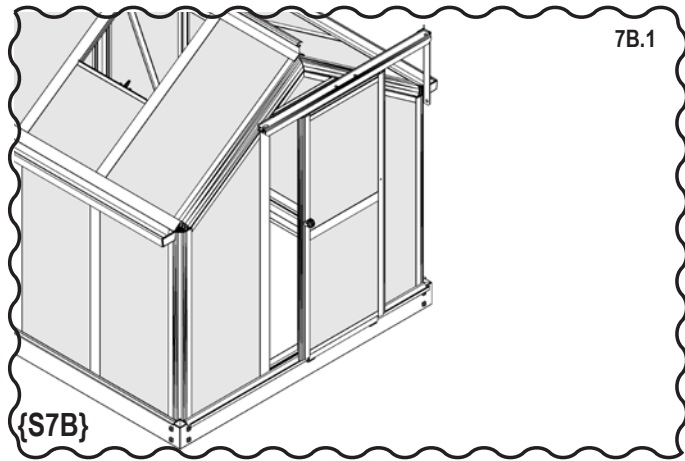

7B

1001 11x		1515 2x		2251P 1x		2255P 1x		2271 2x	
1002 14x		2001 3x		2252P 1x		2257 1x		2285 1x	
1006 2x		2214 2x		2253P 1x		2258P 1x		2289 1x	
1500 2x		2250P 1x		2254P 1x		2270P 2x		{S4} 1x	

PC	No. 4mm	mm	5000P	
H	40002010	242 x 318	2x	
Total			6x