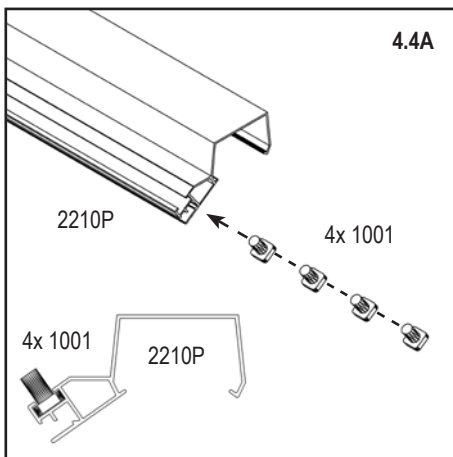

4

Important!

Look closely

Outside

Recycle