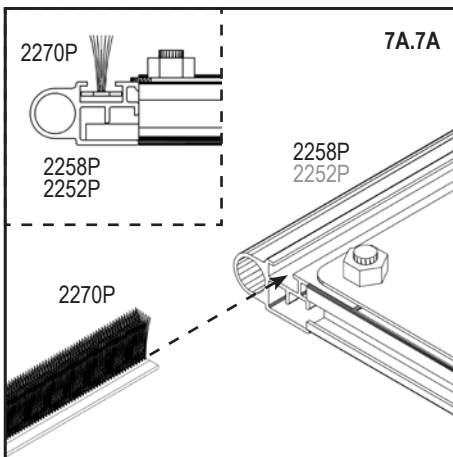

PC	No. 4mm	mm	5000P	
H	40002010	242 x 318	2x	
Total			6x	

7A

Mirror of

Important!

Look closely

Outside

Recycle

7A