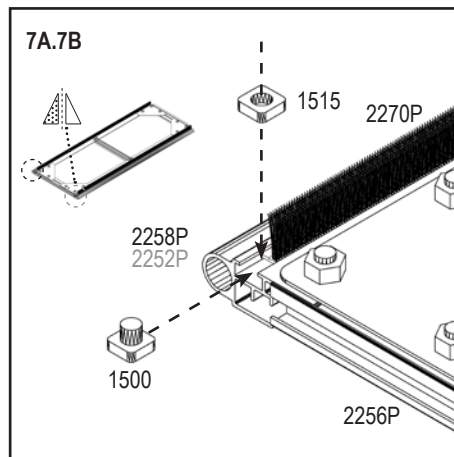

PC	No. 4mm	mm	5000P	
H	40002010	242 x 318	2x	
Total			6x	

7A

Mirror of

Important!

Look closely

Outside

Recycle

7A