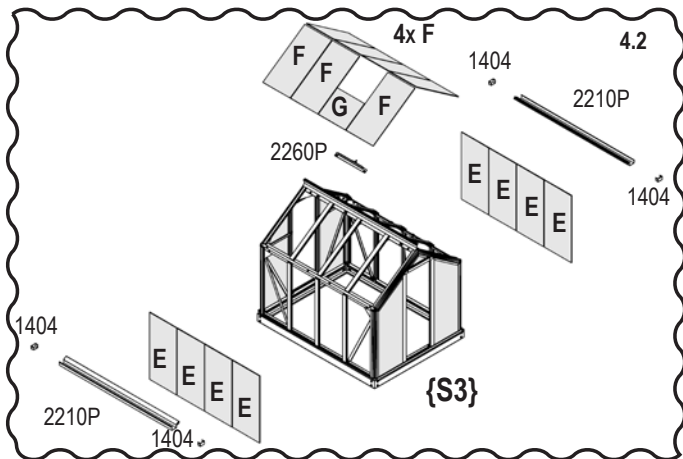

1001 8x		1404 4x		2399 7x	
1002 10x		2210P 2x		6056 1x	
1006 2x		2260P 1x		{S3} 1x	

PC	No. 4mm	mm	5000P	
E	40002011	242 x 516	8x	
F	40002012	242 x 454	7x	
G	40002013	242 x 207	1x	
Total			16x