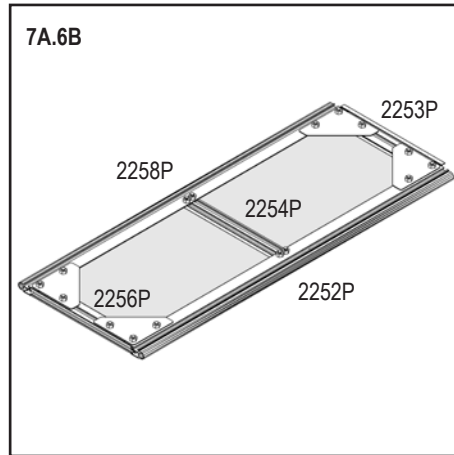

PC	No. 4mm	mm	5000P	
H	40002010	242 x 318	2x	
Total			6x	

7A

Mirror of

Important!

Look closely

Outside

Recycle

7A