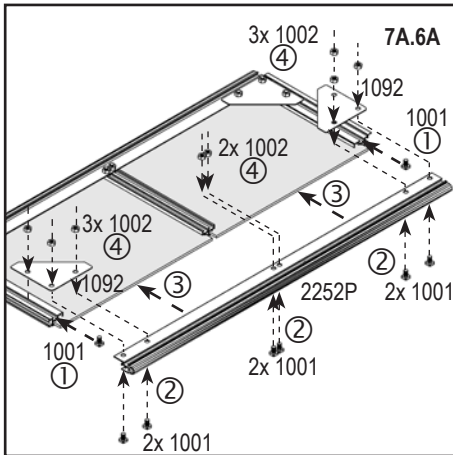

PC	No. 4mm	mm	5000P	
H	40002010	242 x 318	2x	
Total			6x	

7A

Mirror of

Important!

Look closely

Outside

Recycle

7A