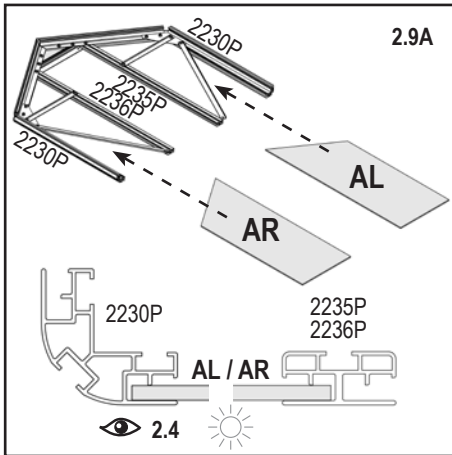

Item No.	Part	Sect. Ref.	Size mm	Quantity
				5000P
2286		7A	27	1x
2287		7A	Ø 7 x 10	1x
2288		7A	3.5 x 30	1x
2289		7B	3.9 x 34	1x
2290P		2	254	4x
2292P		2	493.5	4x
2293P		3	510.5	4x
2391P	PVC 	8	235	2x
2399		4	20	7x
6056		4	46	1x
9029		3	19	14x
9030P		0	796	2x
9031P		0	1042	2x
9106		0	50	4x

PC	No. 4mm	mm	5000P	
AL	40002014	242 x 508.5 / 678	1x 2	
AR	40006239	242 x 678 / 508.5	1x 2	
D	40002015	177.5 x 0 / 62 / 0	1x 2	
Total			6x	

2

Important!
 Look closely
 Outside
 Recycle

 go to
  Outside
  Mirror of