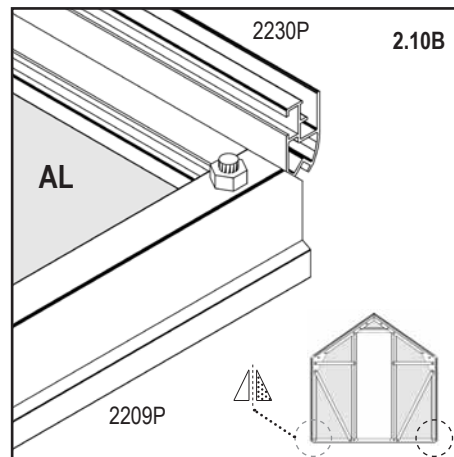

PC	No. 4mm	mm	5000P	
AL	40002014	242 x 508.5 / 678	1x 2	
AR	40006239	242 x 678 / 508.5	1x 2	
D	40002015	177.5 x 0 / 62 / 0	1x 2	
Total			6x	

2

Important!
 Look closely
 Outside
 Recycle

 go to
  Outside
  Mirror of