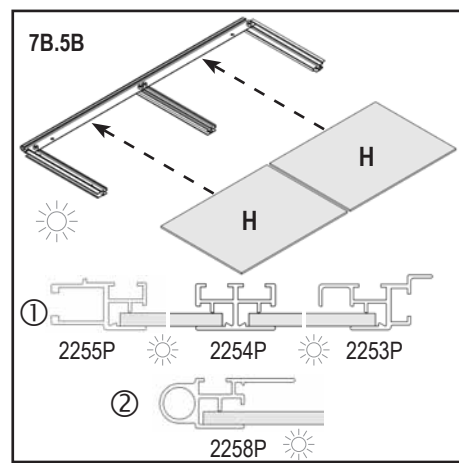

Item No.	Part	Sect. Ref.	Size mm	Quantity
				5000P
2286		7A	27	1x
2287		7A	Ø 7 x 10	1x
2288		7A	3.5 x 30	1x
2289		7B	3.9 x 34	1x
2290P		2	254	4x
2292P		2	493.5	4x
2293P		3	510.5	4x
2391P	PVC 	8	235	2x
2399		4	20	7x
6056		4	46	1x
9029		3	19	14x
9030P		0	796	2x
9031P		0	1042	2x
9106		0	50	4x

PC	No. 4mm	mm	5000P	
H	40002010	242 x 318	2x	
Total			6x	

7A

Mirror of

Important!

Look closely

Outside

Recycle

7A

PC	No. 4mm	mm	5000P	
H	40002010	242 x 318	2x	
Total			6x	

7B

7B

7B

7B

Alternative options

7B

Important!