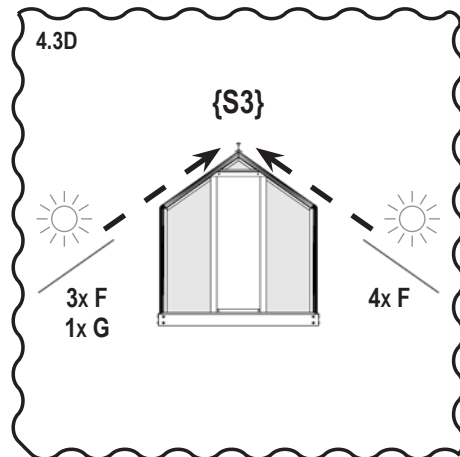

4

Important!

Look closely

Outside

Recycle