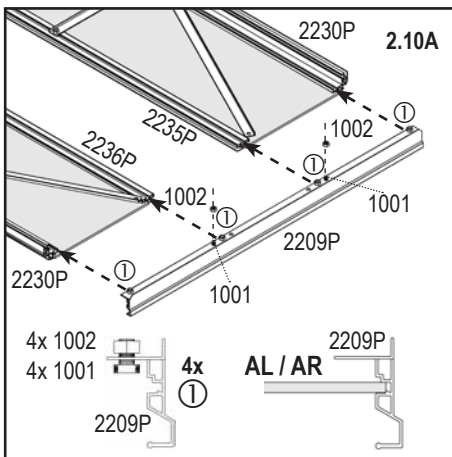

Item No.	Part	Sect. Ref.	Size mm	Quantity
				5000P
2286		7A	27	1x
2287		7A	Ø 7 x 10	1x
2288		7A	3.5 x 30	1x
2289		7B	3.9 x 34	1x
2290P		2	254	4x
2292P		2	493.5	4x
2293P		3	510.5	4x
2391P	PVC 	8	235	2x
2399		4	20	7x
6056		4	46	1x
9029		3	19	14x
9030P		0	796	2x
9031P		0	1042	2x
9106		0	50	4x

PC	No. 4mm	mm	5000P	
AL	40002014	242 x 508.5 / 678	1x 2	
AR	40006239	242 x 678 / 508.5	1x 2	
D	40002015	177.5 x 0 / 62 / 0	1x 2	
Total			6x	

2

Important!
 Look closely
 Outside
 Recycle

 go to
  Outside
  Mirror of