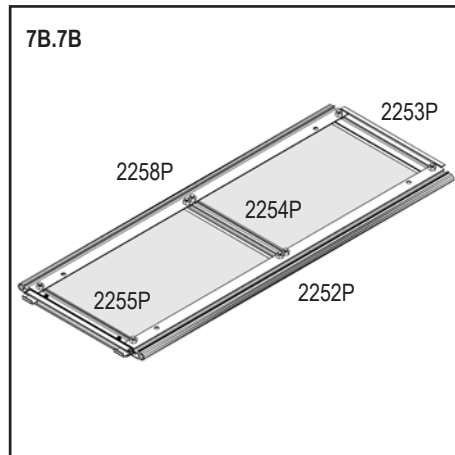

PC	No. 4mm	mm	5000P	
H	40002010	242 x 318	2x	
Total			6x	

7B

7B

7B

7B

Alternative options

7B

Important!