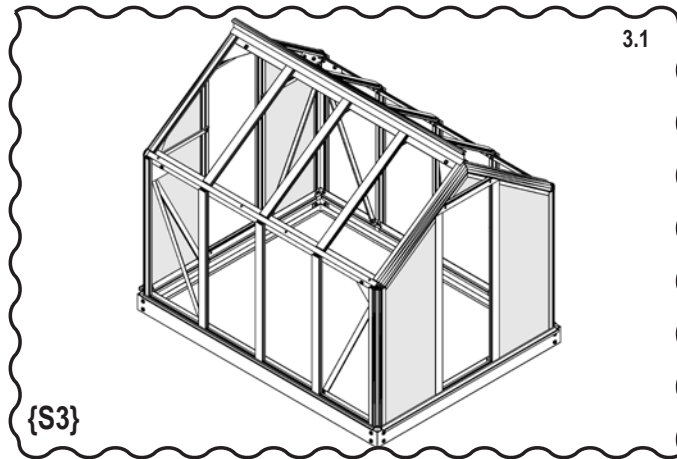

3

1001 56x		1092 8x		2293P 4x		{S0} 1x	
1002 54x		2225P 1x		9029 14x		{S1} 2x	
1056P 3x		2242P 6x				{S2} 2x