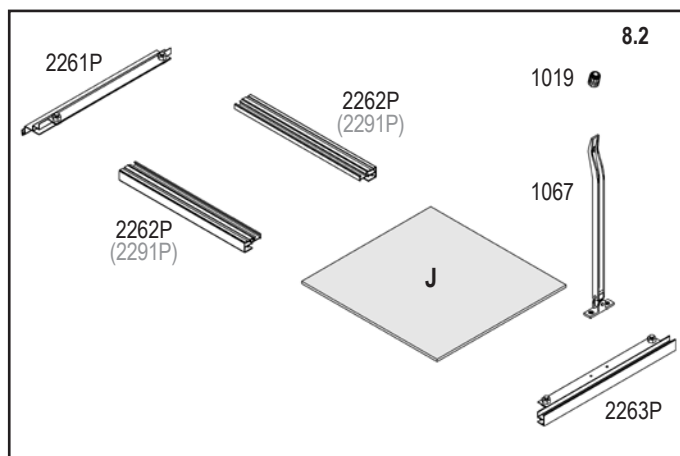

1001 4x		1019 1x		2262P 2x		{S4} 1x	
1002 4x		1067 1x		2263P 1x			
1006 2x		2261P 1x		2391P 2x			

PC	No. 4mm	mm	5000P	
J	40002009	242 x 254	1x	
Total			1x