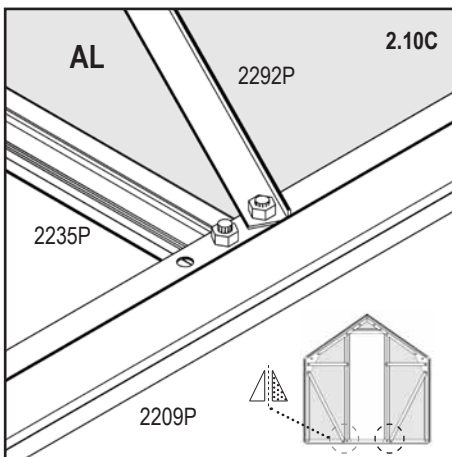

Item No.	Part	Sect. Ref.	Size mm	Quantity
				5000P
2286		7A	27	1x
2287		7A	Ø 7 x 10	1x
2288		7A	3.5 x 30	1x
2289		7B	3.9 x 34	1x
2290P		2	254	4x
2292P		2	493.5	4x
2293P		3	510.5	4x
2391P	PVC 	8	235	2x
2399		4	20	7x
6056		4	46	1x
9029		3	19	14x
9030P		0	796	2x
9031P		0	1042	2x
9106		0	50	4x

PC	No. 4mm	mm	5000P	
AL	40002014	242 x 508.5 / 678	1x 2	
AR	40006239	242 x 678 / 508.5	1x 2	
D	40002015	177.5 x 0 / 62 / 0	1x 2	
Total			6x	

2

Important!
 Look closely
 Outside
 Recycle

 go to
  Outside
  Mirror of