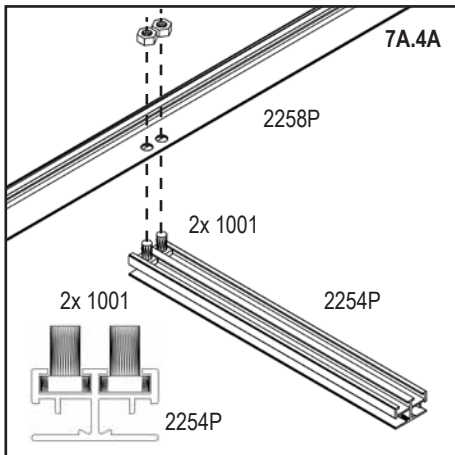

7A

Mirror of

Important!

Look closely

Outside

Recycle