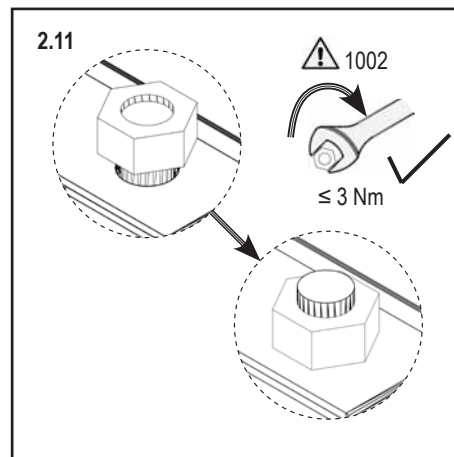

Item No.	Part	Sect. Ref.	Size mm	Quantity
				5000P
2286		7A	27	1x
2287		7A	Ø 7 x 10	1x
2288		7A	3.5 x 30	1x
2289		7B	3.9 x 34	1x
2290P		2	254	4x
2292P		2	493.5	4x
2293P		3	510.5	4x
2391P	PVC 	8	235	2x
2399		4	20	7x
6056		4	46	1x
9029		3	19	14x
9030P		0	796	2x
9031P		0	1042	2x
9106		0	50	4x

PC	No. 4mm	mm	5000P	
AL	40002014	242 x 508.5 / 678	1x 2	
AR	40006239	242 x 678 / 508.5	1x 2	
D	40002015	177.5 x 0 / 62 / 0	1x 2	
Total			6x	

2

Important!
 Look closely
 Outside
 Recycle

 go to
  Outside
  Mirror of