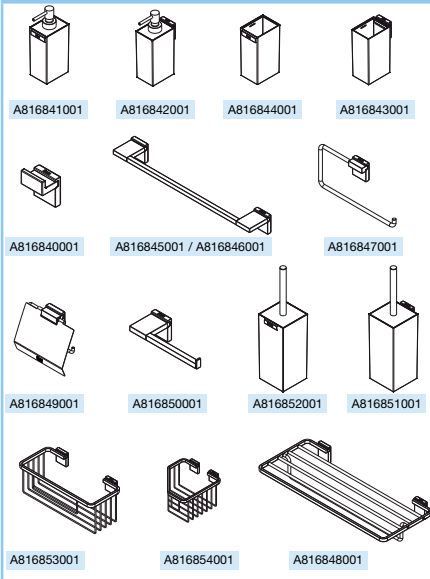

MODELOS DE PRODUCTO ACABADO Models of end product

RECAMBIOS COMUNES Common spare parts

RECAMBIOS ESPECÍFICOS Specific spare parts

1	x 2	
2	x 2	AA0001600R
3	x 2	
4		
6		AA0001700R
7		
8		
1	x 2	AA0002300R
2	x 2	
3	x 2	
9		AA0001800R
7		
10		AA0002000R
11		
11		AA0001900R
12		AA0002100R

PRODUCTO ACABADO COMPATIBLE Compatible end product		
5		
1	x 2	A816840001
2	x 2	
3	x 2	
4		

2015/04/29

C

AY0006700R