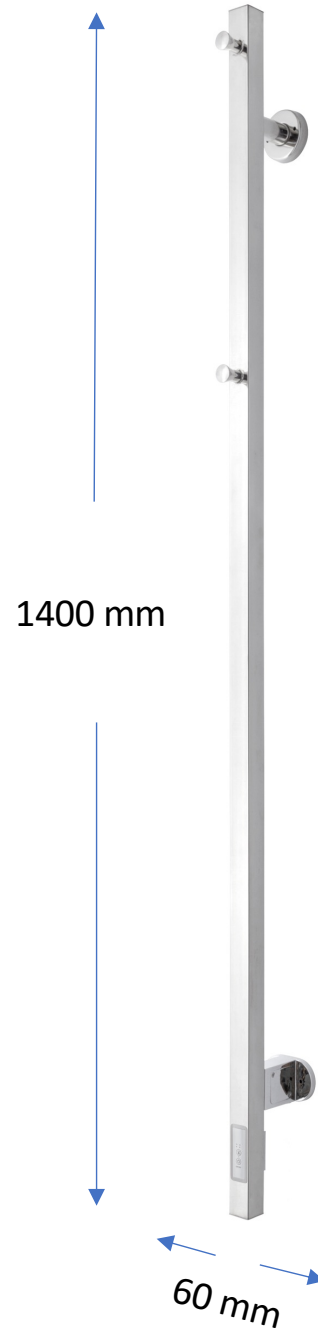

Elektro 1 – Vierkant - WITH TIMER

Datasheet and mounting instruction will be available on our website

www.tvs.dk

FRONT OF THE HEATER

The cable will be mounted inside this bracket.

● = Bracket with cover rosette. The rosette covers 60 mm .

● = Bracket where the cable will be mounted. The rosette covers 75 x 50 mm.