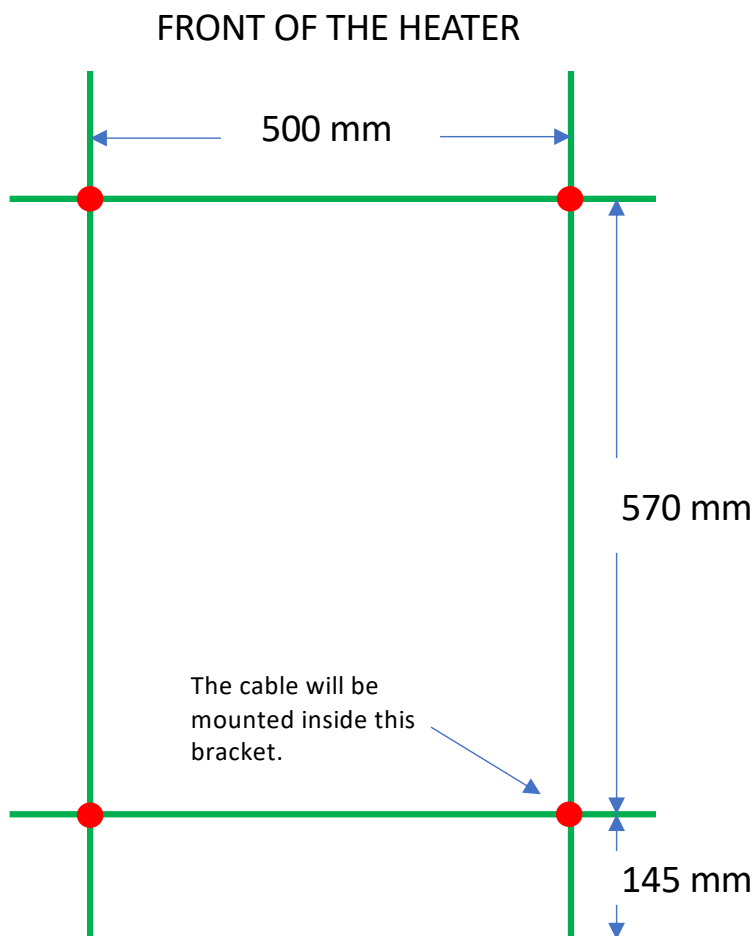

## Elektro 9 –Vierkant - WITH TIMER

Datasheet and mounting  
instruction will be available on  
our website

[www.tvs.dk](http://www.tvs.dk)

● = Bracket.