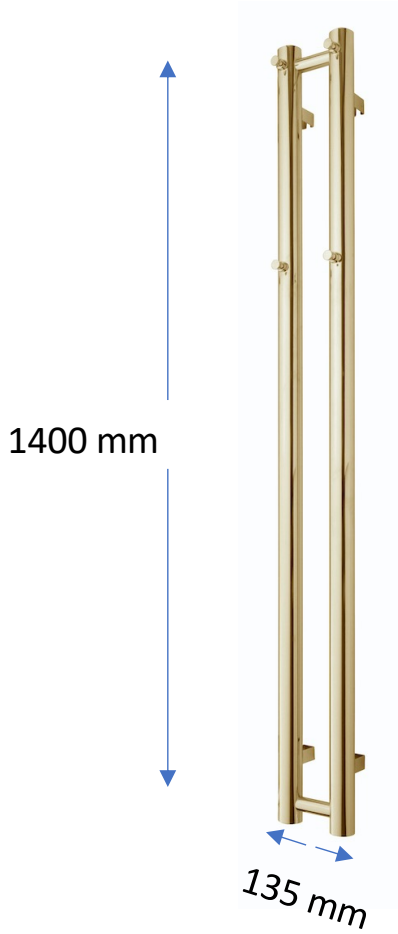

Model 2 -

Datasheet and mounting instruction will be available on our website

www.tv.s.dk

Center distance = 90 mm

● = Brackets