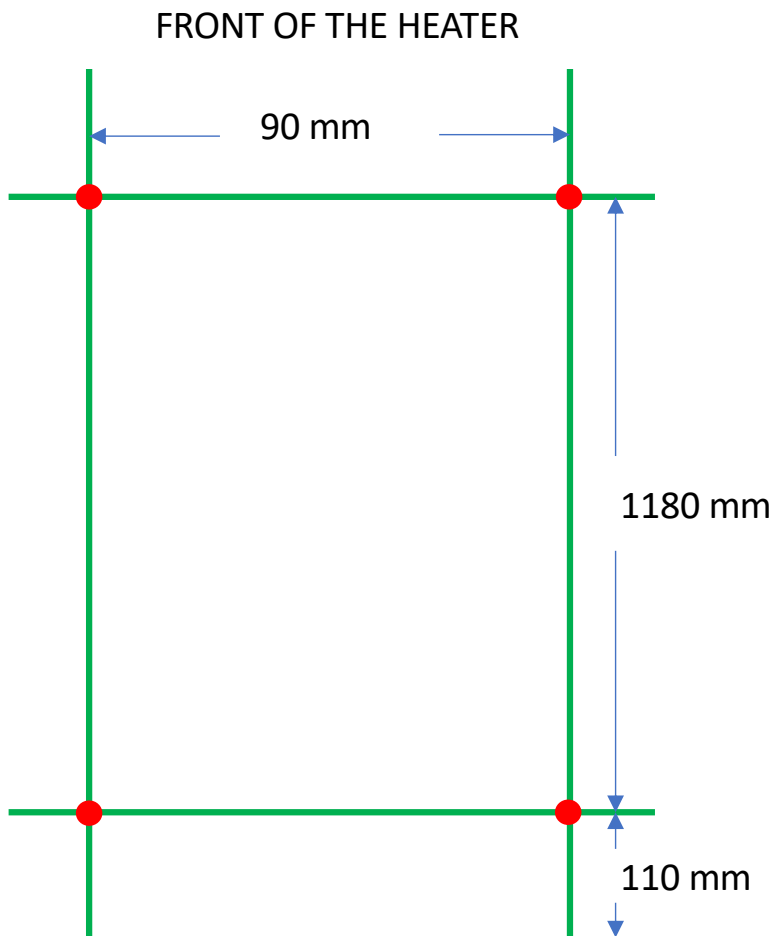

Model 2 -

Datasheet and mounting instruction will be available on our website

www.tv.s.dk

Center distance = 90 mm

● = Brackets