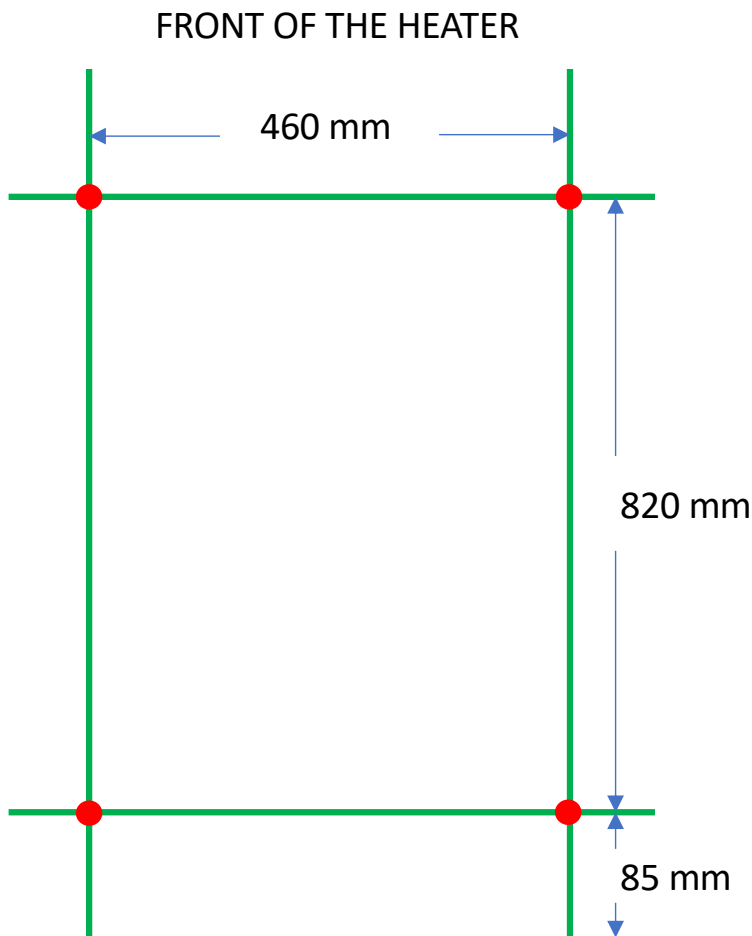

Easy 15-500

Datasheet and mounting instruction will be available on our website

www.tvs.dk

Center distance = 470 mm

● = Brackets