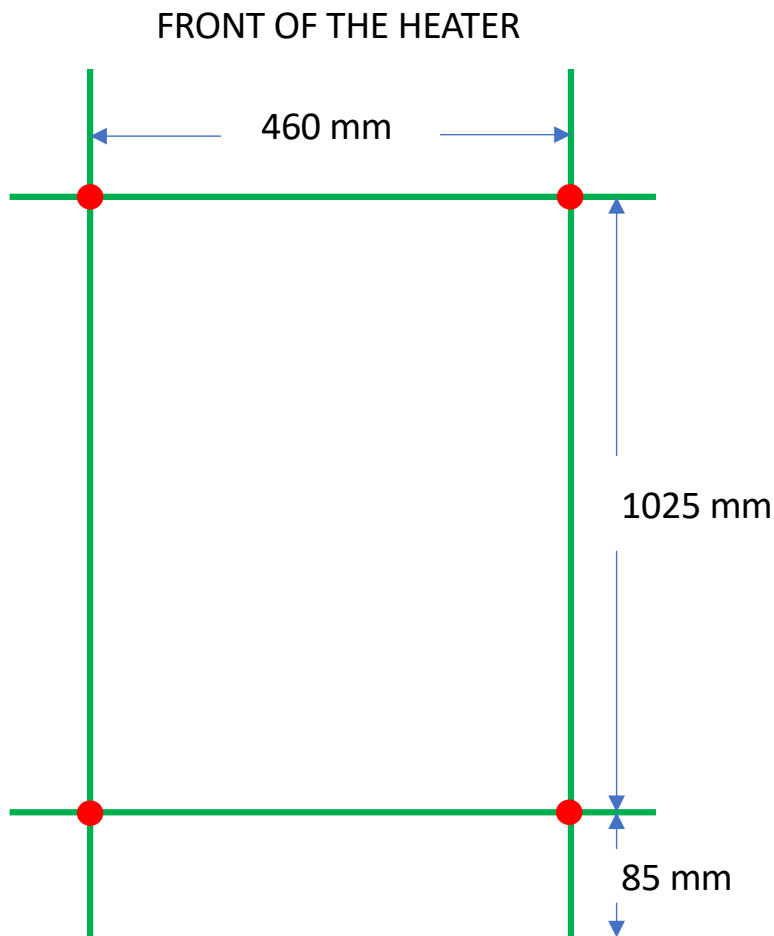

## Easy 18-500

Datasheet and mounting instruction will be available on our website

[www.tvs.dk](http://www.tvs.dk)

**Center distance = 470 mm**

● = Brackets