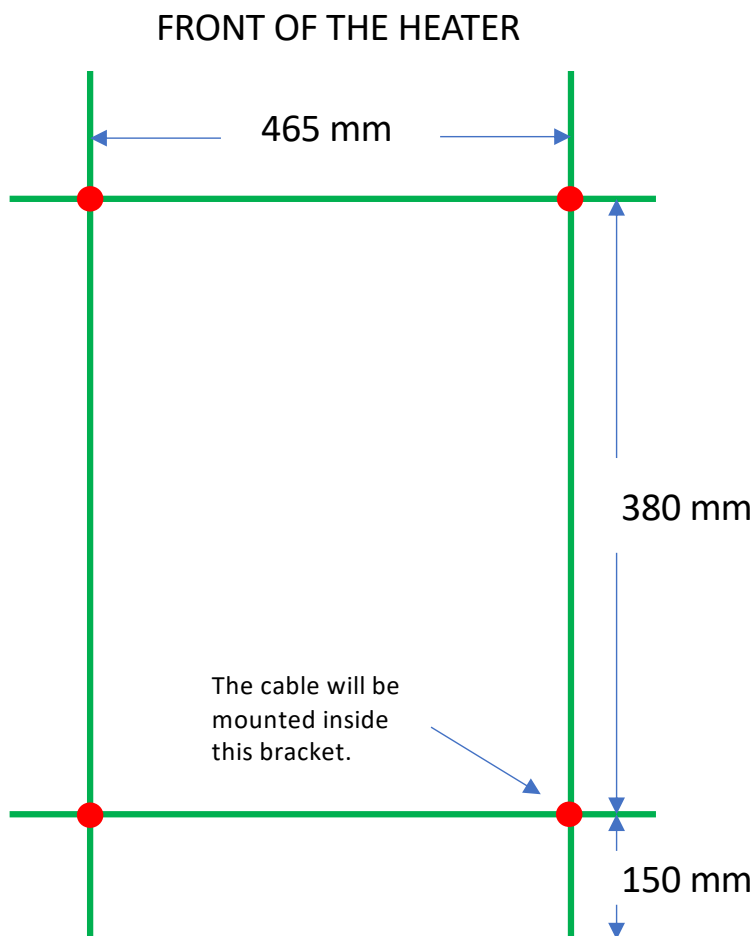

Elektro 6 L WITH TIMER

Datasheet and mounting instruction will be available on our website

www.tvvs.dk

● = Bracket with cover rosette. The rosette covers 60 mm .