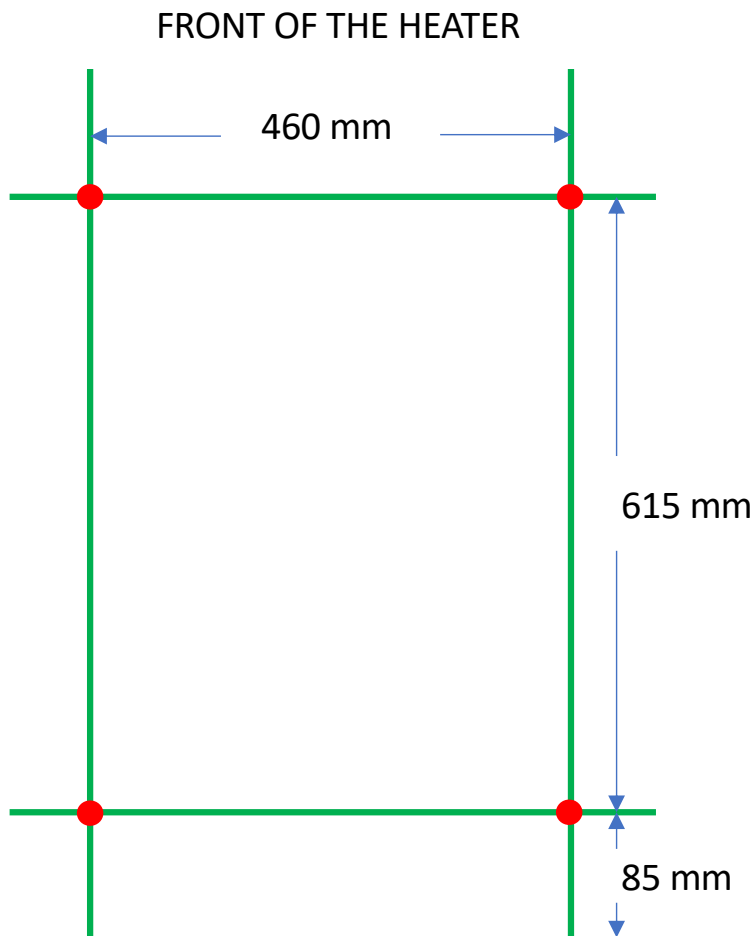

Easy 12-500

Datasheet and mounting instruction will be available on our website

www.tvs.dk

Center distance = 470 mm

● = Brackets