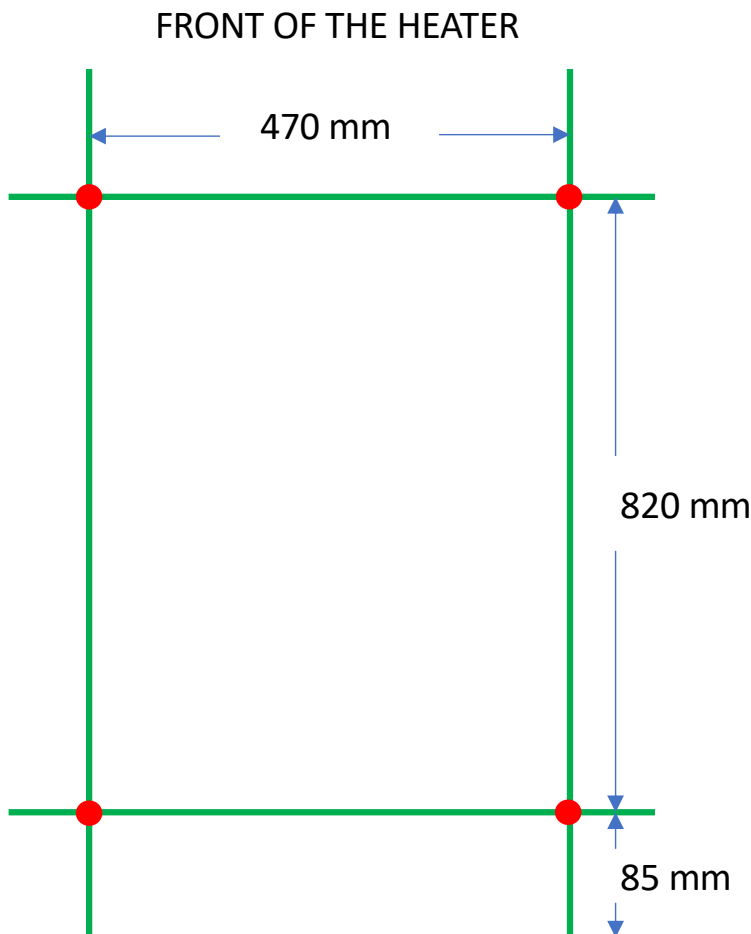

Square 15-500

Datasheet and mounting instruction will be available on our website

www.tvvs.dk

Center distance = 470 mm

● = Brackets