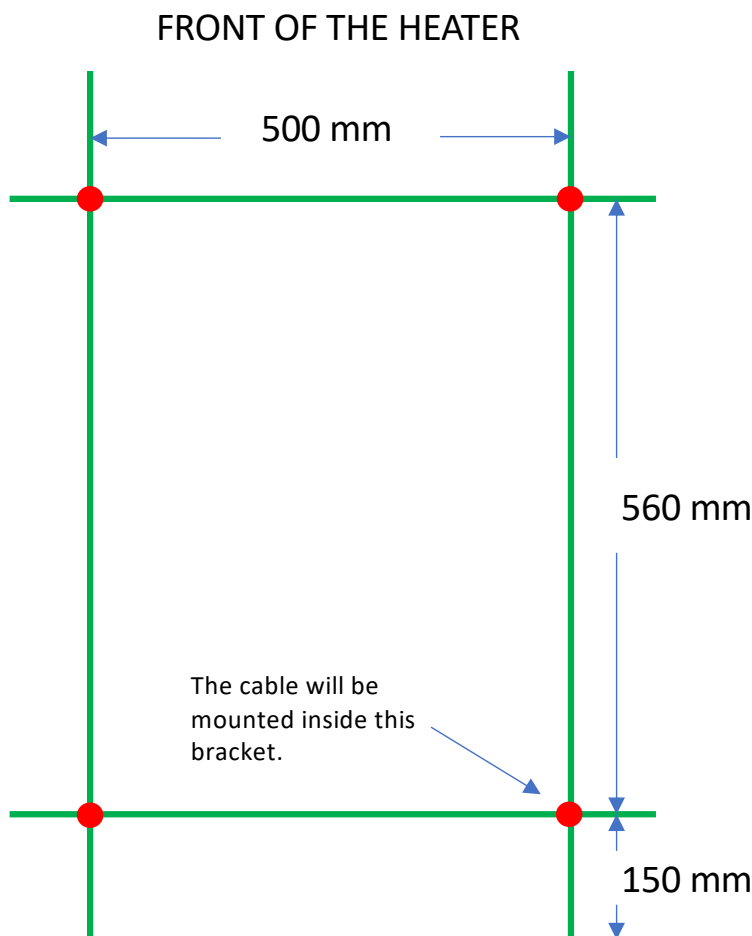

## Elektro 9 WITH TIMER

Datasheet and mounting instruction will be available on our website

[www.tvvs.dk](http://www.tvvs.dk)

● = Bracket with cover rosette. The rosette covers 60 mm .