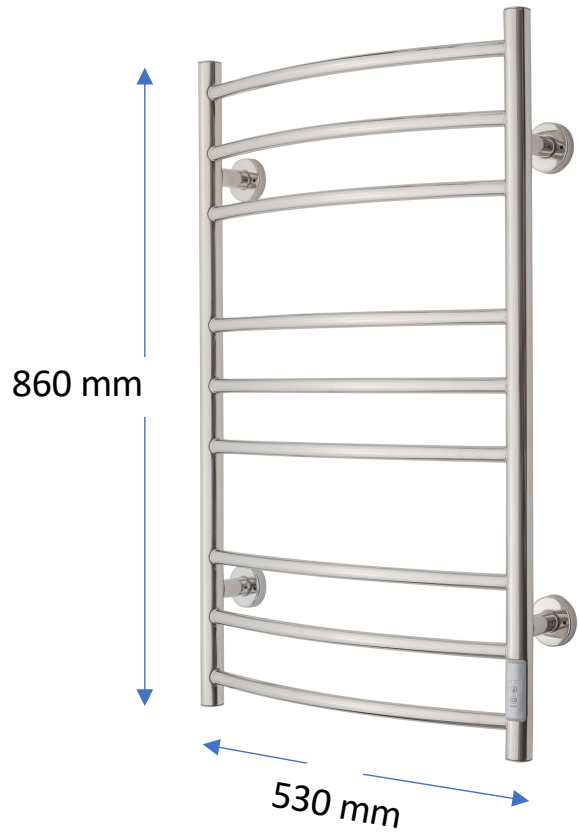

## Elektro 9 WITH TIMER

Datasheet and mounting instruction will be available on our website

[www.tvvs.dk](http://www.tvvs.dk)

● = Bracket with cover rosette. The rosette covers 60 mm .