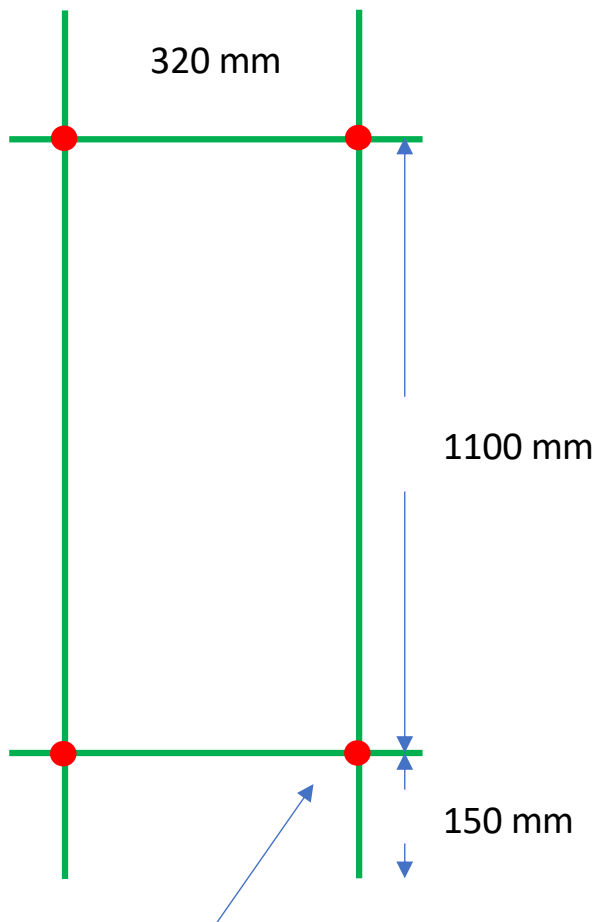

## Elektro 4 – Vierkant – with Timer

Datasheet and mounting  
instruction will be available on  
our website

[www.tvvs.dk](http://www.tvvs.dk)

FRONT OF THE HEATER

The cable will be  
mounted inside  
this bracket.

● = Bracket