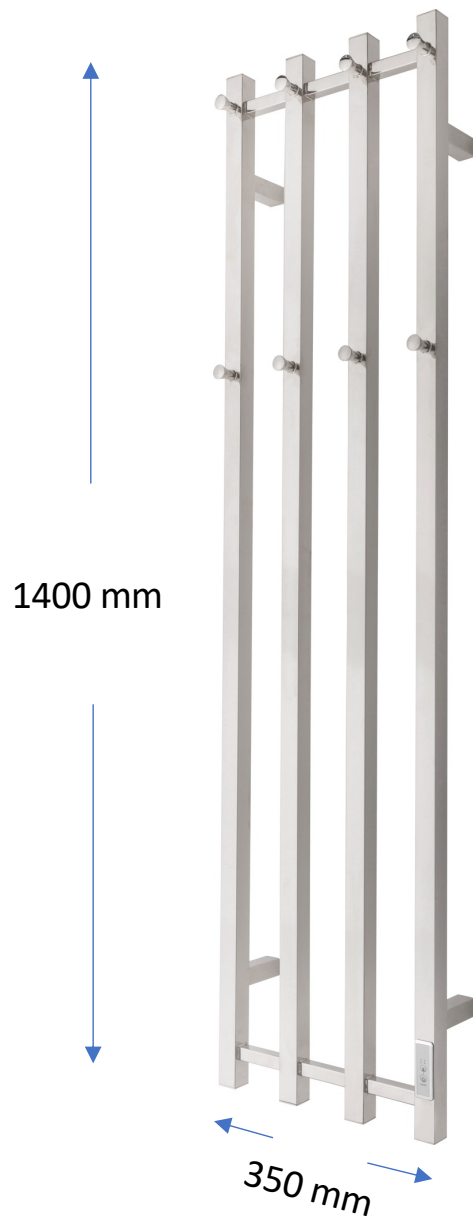

## Elektro 4 – Vierkant – with Timer

Datasheet and mounting  
instruction will be available on  
our website

[www.tvvs.dk](http://www.tvvs.dk)

FRONT OF THE HEATER

The cable will be  
mounted inside  
this bracket.

● = Bracket