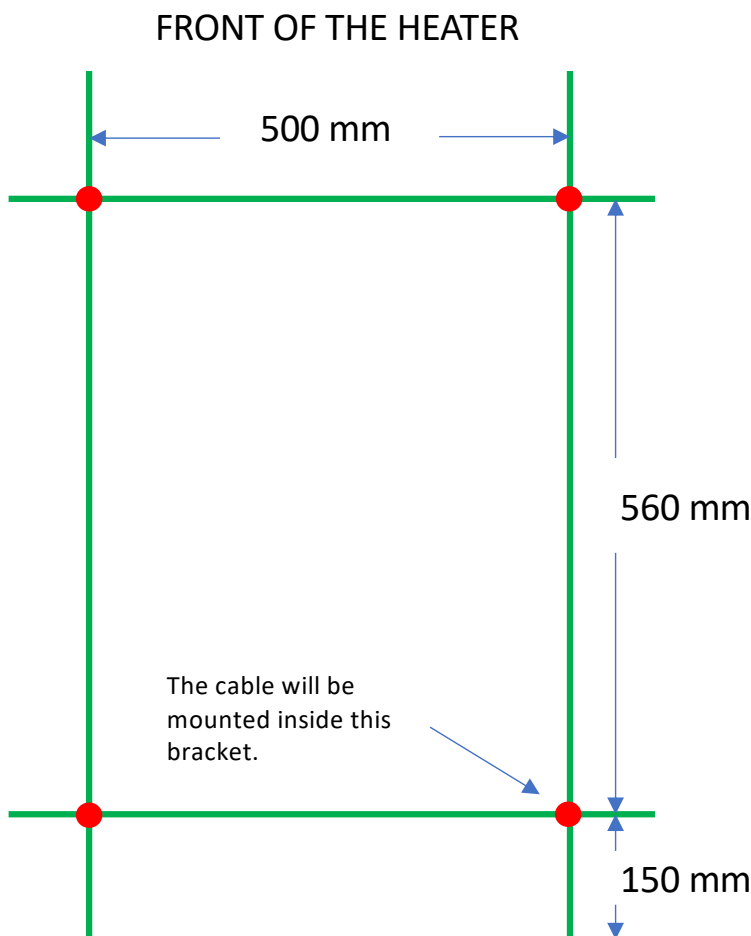

Elektro 9 – Recht - WITH TIMER

Datasheet and mounting instruction will be available on our website

www.tvs.dk

● = Bracket with cover rosette. The rosette covers 60 mm .