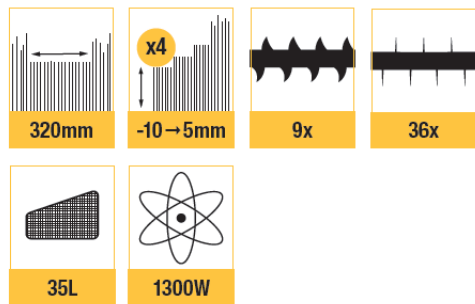

WORKING WIDTH **320mm**

WORKING DEPTH **-10 → 5mm**

ROTATION SPEED **3000min⁻¹**

RATED VOLTAGE - FREQUENCY
230-240V~ 50Hz

POWXG75130
ESCARIFICADO
R / AIREADOR
1300W