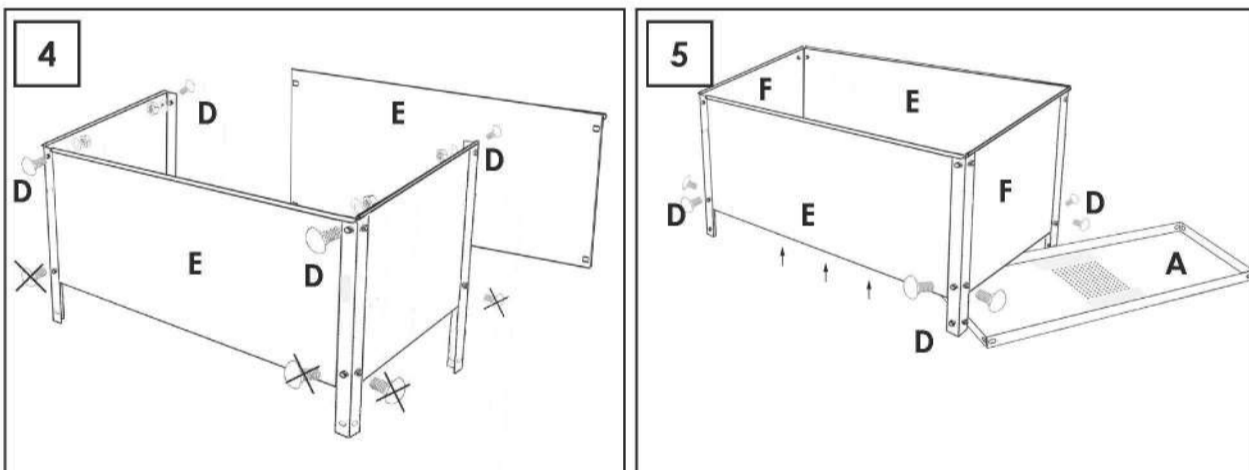

Simongarden Urban

41 x 120 x 40 cm*
16.1" x 47.2" x 15.8"

*MEDIDAS EN USO: 419 x 1224 x 421 mm
USED MEASUREMENTS: 16.50" x 48.19" x 16.58"

ESTANTERIAS SIMON S.L. B.50.556.463
PG. ALFAMEN C/ POLIGONO C, N°3
ALFAMEN (ZARAGOZA)

info@simonrack.com
www.simonrack.com
Telf. (+34) 976 628 537
Fax (+34) 976 628 542

SIMONCLASSIC

BOLTS SYSTEM

Up to: **150 Kg** (331 lb)
Kg/Shelf
Uniformly distributed load

SIMONCLICK

NO BOLTS SYSTEM

Up to: **400 Kg** (882 lb)
Kg/Shelf
Uniformly distributed load