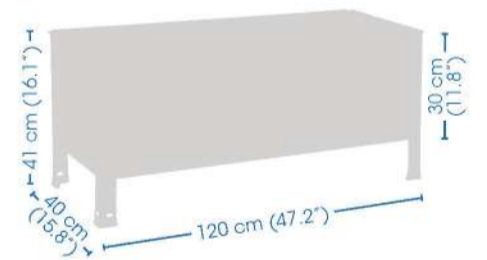

Simongarden Urban

41 x 120 x 40 cm*
16.1" x 47.2" x 15.8"

*MEDIDAS EN USO: 419 x 1224 x 421 mm
USED MEASUREMENTS: 16.50" x 48.19" x 16.58"

ESTANTERIAS SIMON S.L. B.50.556.463
PG. ALFAMEN C/ POLIGONO C, N°3
ALFAMEN (ZARAGOZA)

info@simonrack.com
www.simonrack.com
Telf. (+34) 976 628 537
Fax (+34) 976 628 542

SIMONCLASSIC

BOLTS SYSTEM

Up to: **150 Kg** (331 lb)
Kg/Shelf
Uniformly distributed load

SIMONCLICK

NO BOLTS SYSTEM

Up to: **400 Kg** (882 lb)
Kg/Shelf
Uniformly distributed load