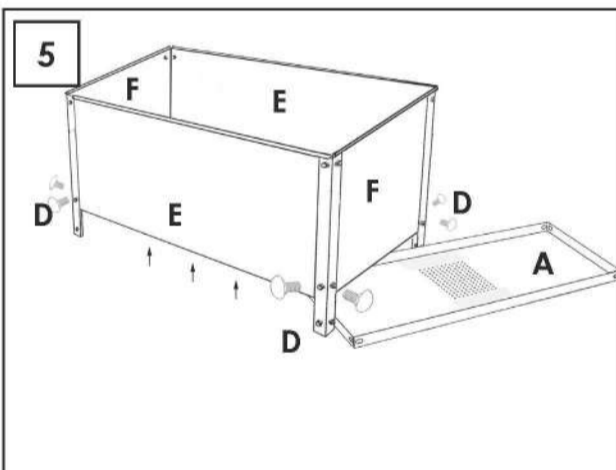

Simongarden Urban

41 x 120 x 40 cm*
16.1" x 47.2" x 15.8"

*MEDIDAS EN USO: 419 x 1224 x 421 mm
USED MEASUREMENTS: 16.50" x 48.19" x 16.58"

ESTANTERIAS SIMON S.L. B.50.556.463
PG. ALFAMEN C/ POLIGONO C, N°3
ALFAMEN (ZARAGOZA)

info@simonrack.com
www.simonrack.com
Telf. (+34) 976 628 537
Fax (+34) 976 628 542

SIMONCLASSIC

BOLTS SYSTEM

Up to: **150 Kg** (331 lb)
Kg/Shelf
Uniformly distributed load

SIMONCLICK

NO BOLTS SYSTEM

Up to: **400 Kg** (882 lb)
Kg/Shelf
Uniformly distributed load