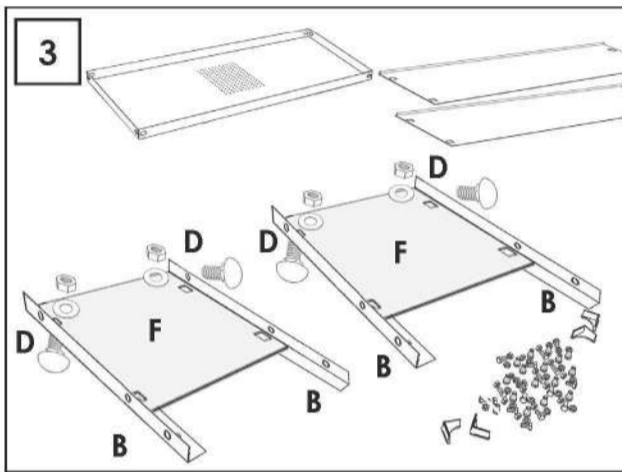

Simongarden Urban

41 x 120 x 40 cm*
16.1" x 47.2" x 15.8"

*MEDIDAS EN USO: 419 x 1224 x 421 mm
USED MEASUREMENTS: 16.50" x 48.19" x 16.58"

ESTANTERIAS SIMON S.L. B.50.556.463
PG. ALFAMEN C/ POLIGONO C, N°3
ALFAMEN (ZARAGOZA)

info@simonrack.com
www.simonrack.com
Telf. (+34) 976 628 537
Fax (+34) 976 628 542

SIMONCLASSIC

BOLTS SYSTEM

Up to: **150 Kg** (331 lb)
Kg/Shelf
Uniformly distributed load

SIMONCLICK

NO BOLTS SYSTEM

Up to: **400 Kg** (882 lb)
Kg/Shelf
Uniformly distributed load