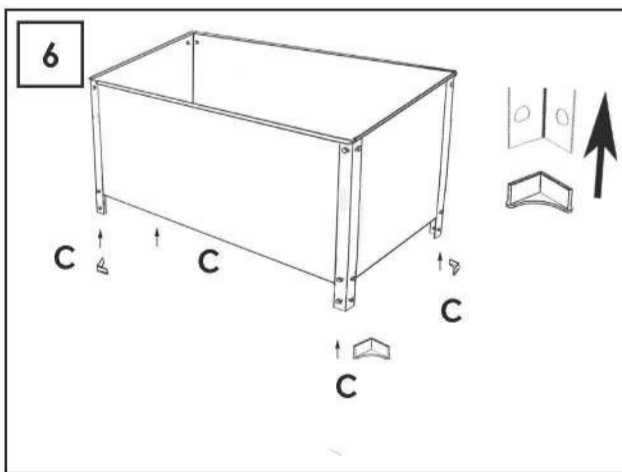

SIMONCLASSIC

BOLTS SYSTEM

Up to: **150 Kg** (331 lb)
Kg/Shelf
Uniformly distributed load

SIMONCLICK

NO BOLTS SYSTEM

Up to: **400 Kg** (882 lb)
Kg/Shelf
Uniformly distributed load

SIMONOFFICE

NO BOLTS SYSTEM

Up to: **275 Kg** (606 lb)
Kg/Shelf
Uniformly distributed load

SIMONTALLER

NO BOLTS SYSTEM

Up to: **700 Kg** (1543 lb)
Kg/Shelf
Uniformly distributed load

BANCOS DE TRABAJO WORK BENCHES

Up to: **800 Kg** (1764 lb)
Kg/Shelf
Uniformly distributed load

SIMONHOME

Up to: **150 Kg** (331 lb)
Kg/Shelf
Uniformly distributed load

TAQUILLAS LOCKER

SIMONTITÁN

NO BOLTS SYSTEM

Up to: **900 Kg** (1984 lb)
Kg/Shelf
Uniformly distributed load

SIMONINOX

NO BOLTS SYSTEM

SIMONPALET

Up to: **4500 Kg** (9921 lb)
Kg/Shelf

SIMONLEVER

ALTILLOS Y PASILLOS ELEVADOS PLATFORMS AND MEZZANINES