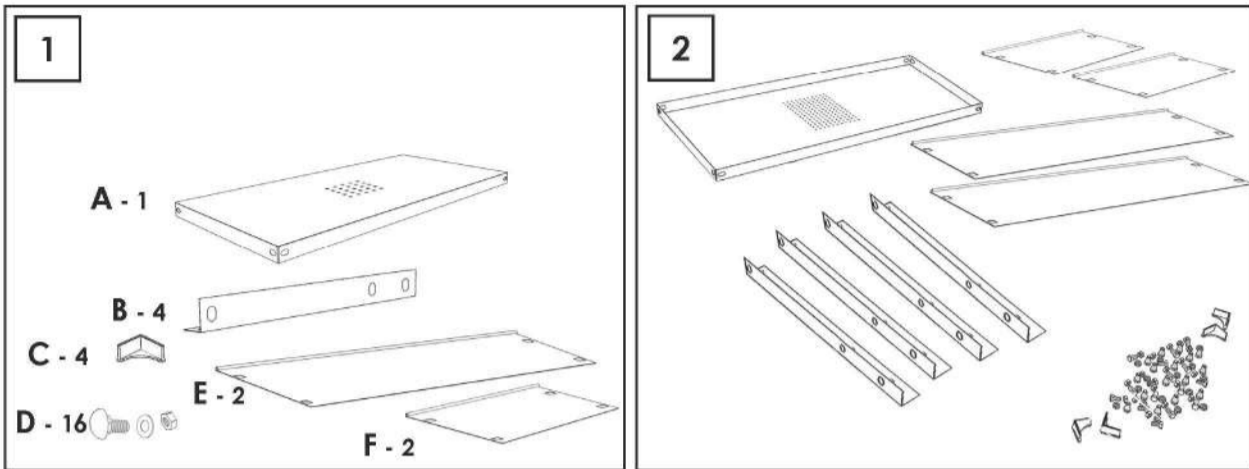

Simongarden Urban

41 x 120 x 40 cm*
16.1" x 47.2" x 15.8"

*MEDIDAS EN USO: 419 x 1224 x 421 mm
USED MEASUREMENTS: 16.50" x 48.19" x 16.58"

ESTANTERIAS SIMON S.L. B.50.556.463
PG. ALFAMEN C/ POLIGONO C, N°3
ALFAMEN (ZARAGOZA)

info@simonrack.com
www.simonrack.com
Telf. (+34) 976 628 537
Fax (+34) 976 628 542

SIMONCLASSIC

BOLTS SYSTEM

Up to: **150 Kg** (331 lb)
Kg/Shelf
Uniformly distributed load

SIMONCLICK

NO BOLTS SYSTEM

Up to: **400 Kg** (882 lb)
Kg/Shelf
Uniformly distributed load