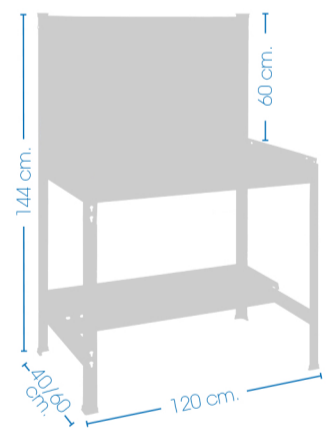

BT-2 Garden 1200

- 1 x 120 x 40/60 cm. (Perforated metal board)
- 2 x 84 cm. / 2 x 144 cm. (L-shaped brackets)
- 1 x 40/60 x 120 cm. / 1 x 30 x 120 cm. (Corner brackets)
- 3 x 120 cm. / 4 x 40/60 cm. (L-shaped brackets)
- 1 x 120 cm. (Long horizontal bracket)
- 4 x (Screws and nuts)
- 4 x (Plastic clips)
- VIDEO INSTRUCTIONS (QR code)

144 x 120 x 40 cm

144 x 120 x 60 cm

info@simonrack.com
www.simonrack.com
Polígono de Alfamén
C/ Polígono C, nº 3
50.461 Alfamén (Zaragoza) SPAIN
Telf. (+34) 976 628 537
Fax (+34) 976 628 542

INSTRUCTIONS