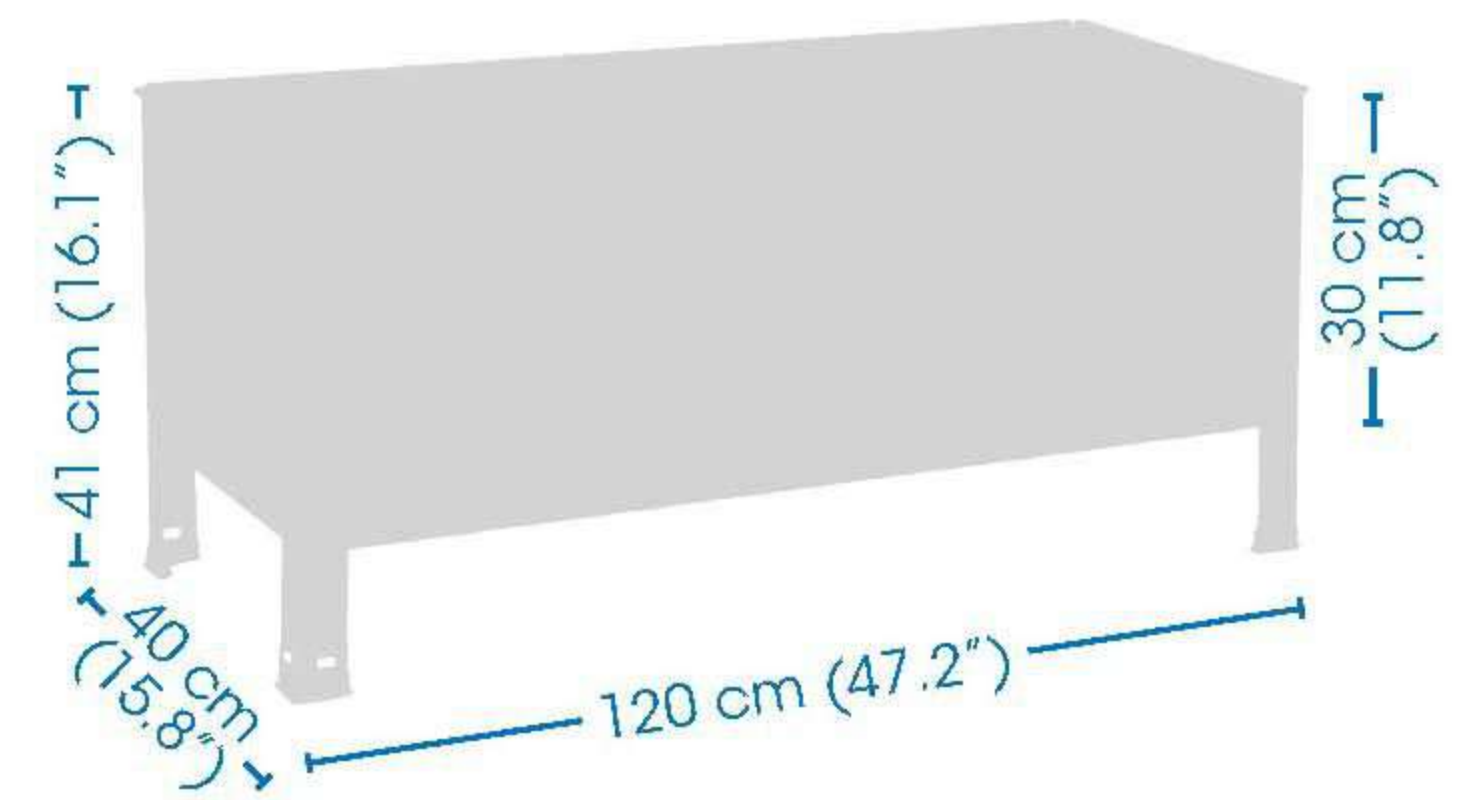

**Simon
Rack**
SINCE 1964 - MANUFACTURER

**Simon
Garden**

Simongarden Urban

41 x 120 x 40 cm

16.1" x 47.2" x 15.8"

OPTIONAL
NOT INCLUDED

*MEDIDAS EN USO: 419 x 1224 x 421 mm
USED MEASUREMENTS: 16.50"x 48.19" x 16.58"