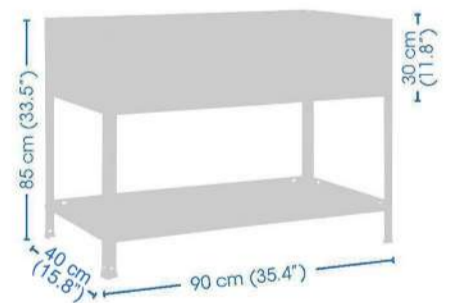

Simongarden Urban Top

85 x 90 x 40 cm
33.5" x 35.4" x 15.8"

ESTANTERIAS SIMON S.L. B.50.556.463
PG. ALFAMEN C/ POLIGONO C, N°3
ALFAMEN (ZARAGOZA)

info@simonrack.com
www.simonrack.com
Telf. (+34) 976 628 537
Fax (+34) 976 628 542

SIMONCLASSIC

BOLTS SYSTEM

Up to: **150 Kg** (331 lb)
Kg/Shelf (Uniformly Distributed Load)

SIMONCLICK

NO BOLTS SYSTEM

Up to: **400 Kg** (882 lb)
Kg/Shelf (Uniformly Distributed Load)

SIMONOFFICE

NO BOLTS SYSTEM

Up to: **275 Kg** (606 lb)
Kg/Shelf (Uniformly Distributed Load)

SIMONTALLER

NO BOLTS SYSTEM

Up to: **700 Kg** (1543 lb)
Kg/Shelf (Uniformly Distributed Load)

BANCOS DE TRABAJO WORK BENCHES

Up to: **800 Kg** (1764 lb)
Kg/Shelf (Uniformly Distributed Load)

SIMONPALET

Up to: **4500 Kg** (9923 lb)
Kg/Shelf (Uniformly Distributed Load)

SIMONLEVER

ALTILLOS Y PASILLOS ELEVADOS PLATFORMS AND MEZZANINES