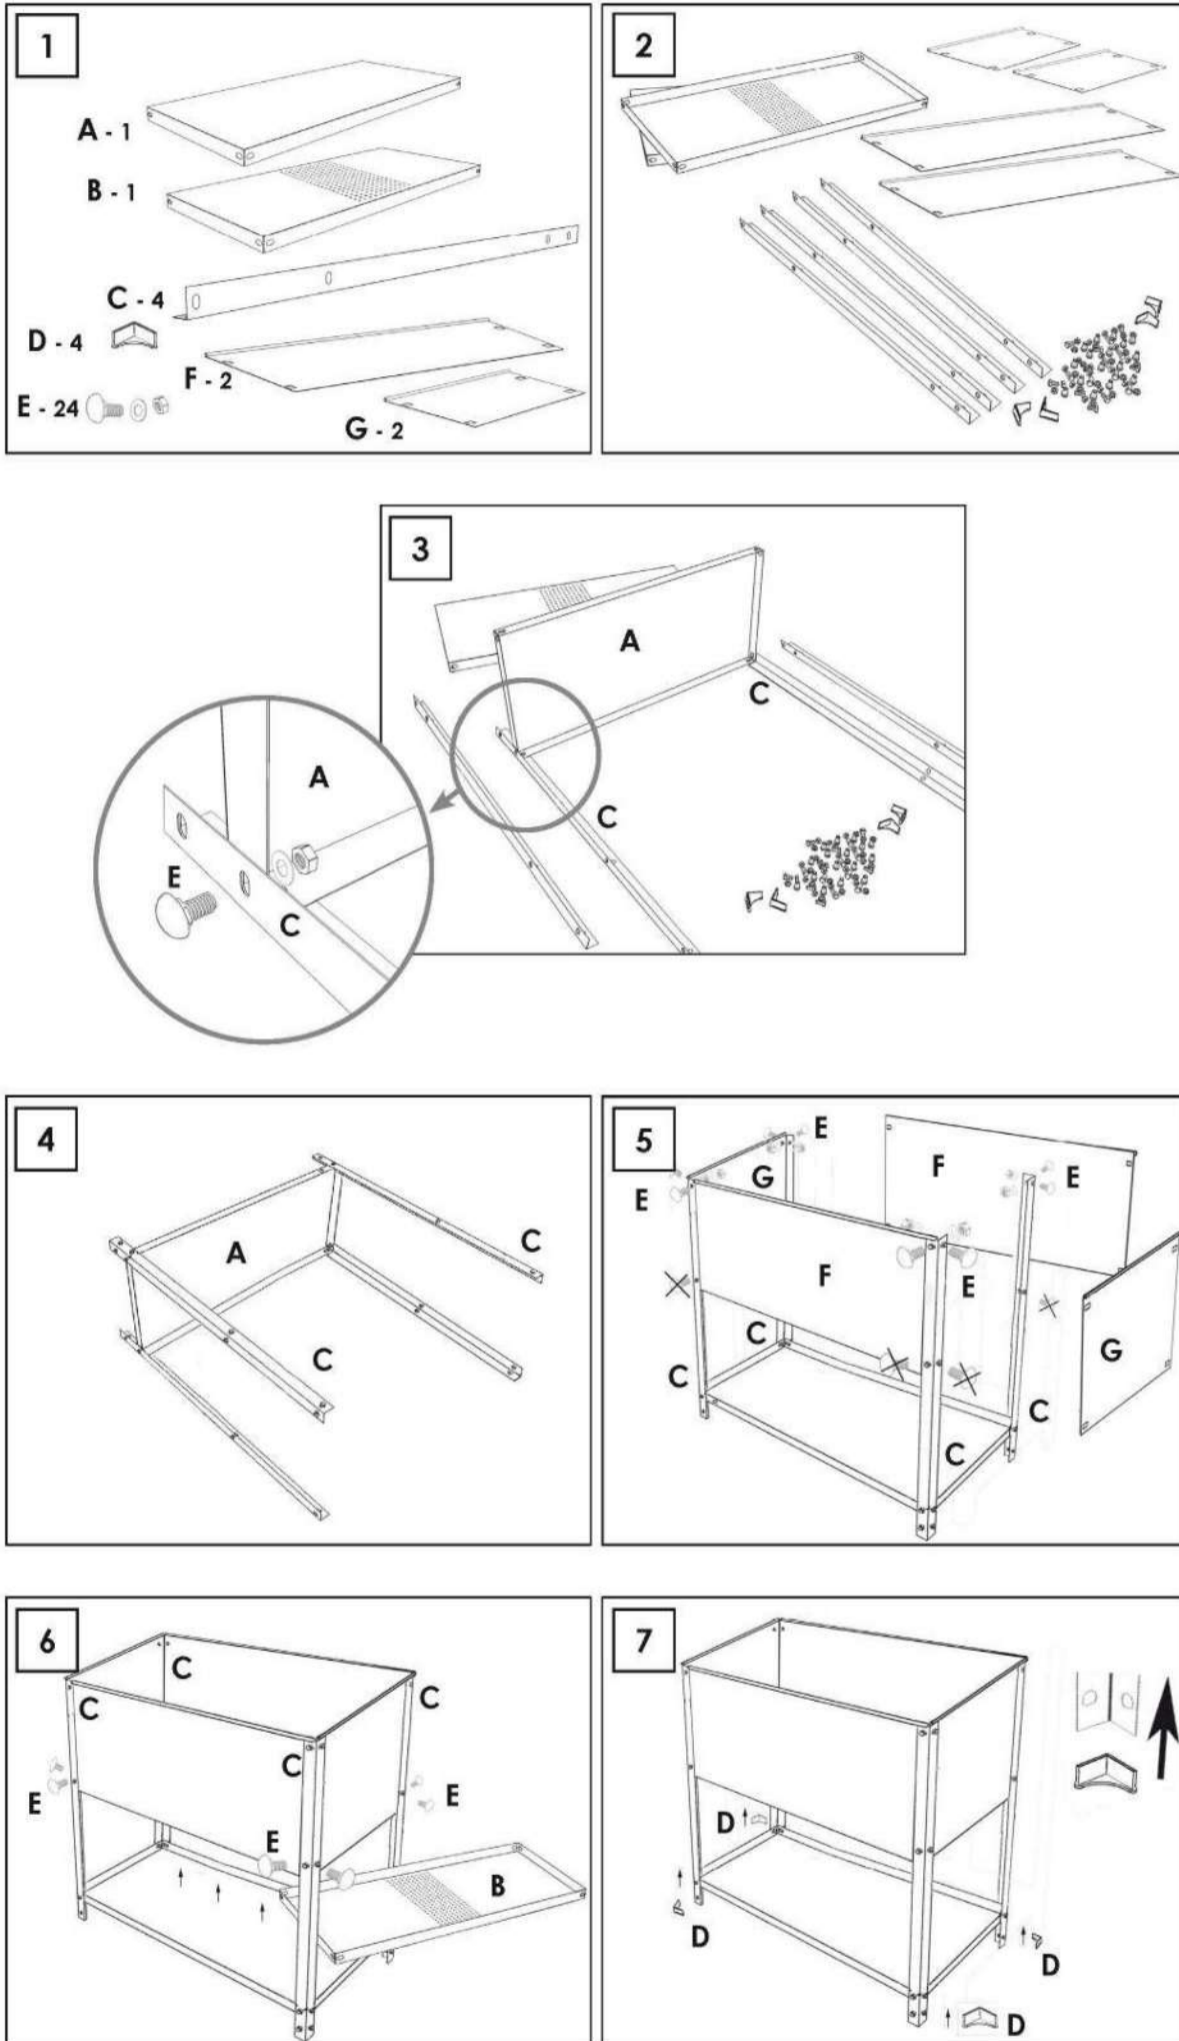

SIMONCLASSIC

BOLTS SYSTEM

Up to: **150 Kg** (331 lb)
Kg/Shelf (Uniformly Distributed Load)

SIMONCLICK

NO BOLTS SYSTEM

Up to: **400 Kg** (882 lb)
Kg/Shelf (Uniformly Distributed Load)

SIMONOFFICE

NO BOLTS SYSTEM