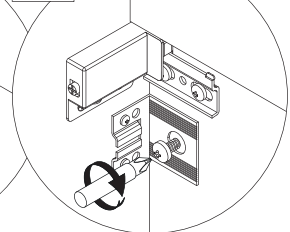

In compliance to the norm EN 14749 please make sure to built-in the additional wall-fastenings for sink cabinets and vanities. Attached wall-fastening-material is for massive walls only. For mounting on all other walls please use special dowels.

4.1

4.2

4.3

4.4

4.5

4.6

4.7

OFF = Oberkante fertiger Fußboden
Top edge of finished floor

Silikon nicht inklusive
Silicone is not included

X = X!

A**B****C****D**

i Silikon nicht inklusive
Silicone is not included