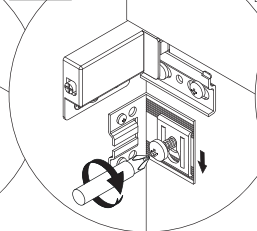

In compliance to the norm EN 14749 please make sure to built-in the additional wall-fastenings for sink cabinets and vanities. Attached wall-fastening-material is for massive walls only. For mounting on all other walls please use special dowels.

4.1

4.2

4.3

4.4

4.5

4.6

4.7

OFF = Oberkante fertiger Fußboden
Top edge of finished floor