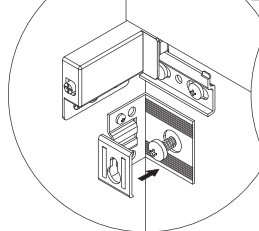

In compliance to the norm EN 14749 please make sure to built-in the additional wall-fastenings for sink cabinets and vanities. Attached wall-fastening-material is for massive walls only. For mounting on all other walls please use special dowels.

4.1

4.2

4.3

4.4

4.5

4.6

4.7

OFF = Oberkante fertiger Fußboden
Top edge of finished floor