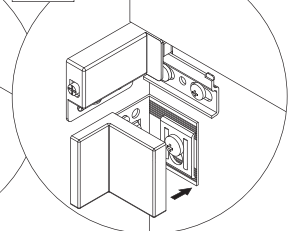

In compliance to the norm EN 14749 please make sure to built-in the additional wall-fastenings for sink cabinets and vanities. Attached wall-fastening-material is for massive walls only. For mounting on all other walls please use special dowels.

4.1

4.2

4.3

4.4

4.5

4.6

4.7

OFF = Oberkante fertiger Fußboden
Top edge of finished floor